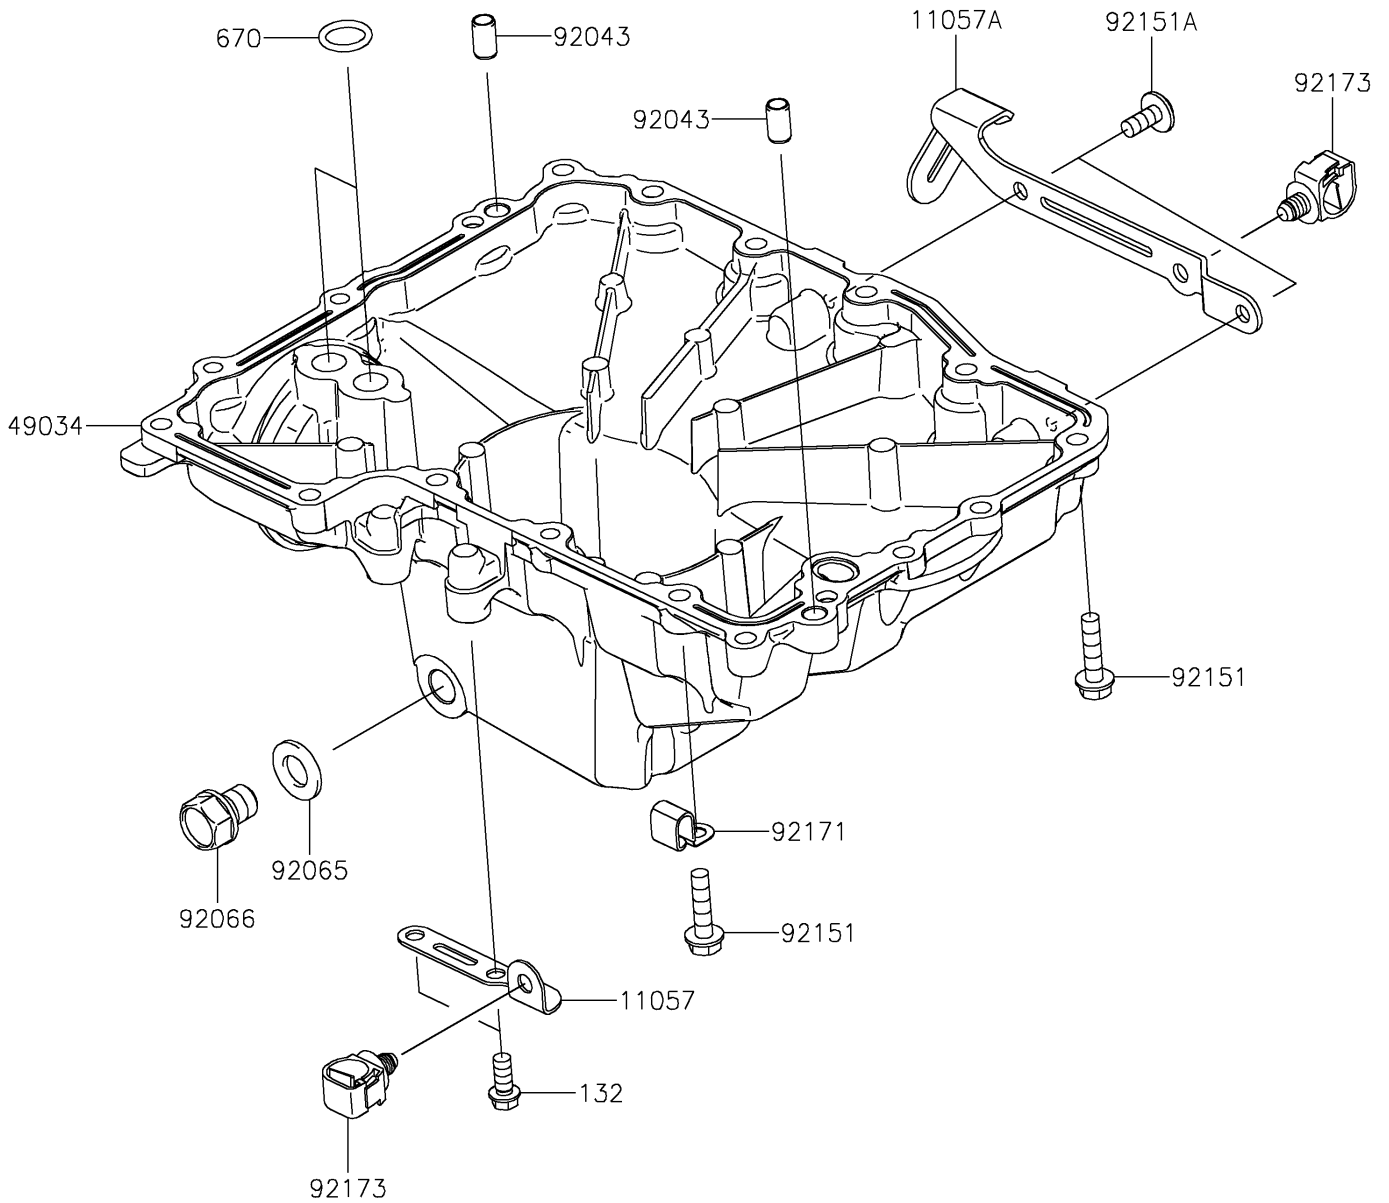

# 2024 Z900RS CAFE PARTS DIAGRAM

Oil Pan

E1434

## 2024 Z900RS CAFE PARTS LIST

### Oil Pan

ITEM NAME	PART NUMBER	QUANTITY
BRACKET (Ref # 11057)	11057-1316	1
BRACKET,OXYGEN SENSOR (Ref # 11057A)	11057-1595	1
PAN-OIL (Ref # 49034)	49034-0578	1
PIN,6.2X8X14 (Ref # 92043)	92043-1263	2
GASKET,12X22X2 (Ref # 92065)	92065-097	1
PLUG,12X15 (Ref # 92066)	92066-0079	1
BOLT,FLANGED,6X25 (Ref # 92151)	92151-1225	18
BOLT,SOCKET,6X14 (Ref # 92151A)	92151-1654	2
CLAMP (Ref # 92171)	92171-0534	1
CLAMP,12MM DIA. (Ref # 92173)	92173-0736	2
BOLT-FLANGED-SMALL,6X14 (Ref # 132)	132BC0614	2
O RING,14MM (Ref # 670)	670D2014	2