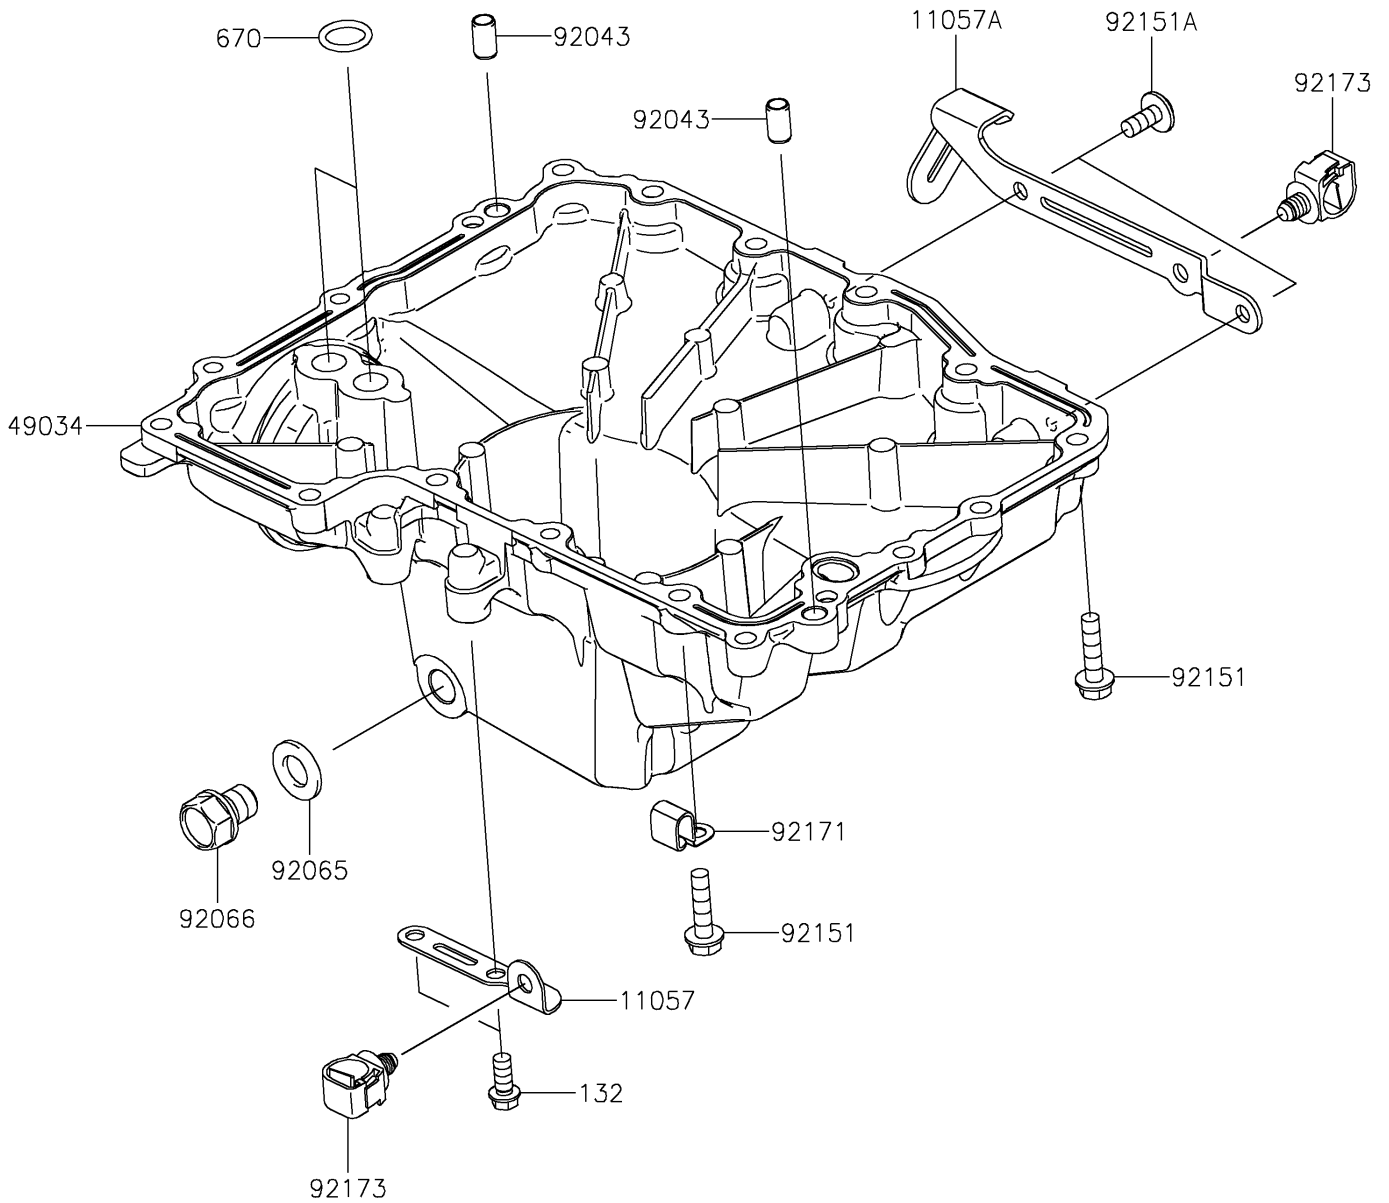

2022 Z900RS CAFE PARTS DIAGRAM

Oil Pan

E1434

2022 Z900RS CAFE PARTS LIST

Oil Pan

ITEM NAME	PART NUMBER	QUANTITY
BRACKET (Ref # 11057)	11057-1316	1
BRACKET,OXYGEN SENSOR (Ref # 11057A)	11057-1595	1
PAN-OIL (Ref # 49034)	49034-0578	1
PIN,6.2X8X14 (Ref # 92043)	92043-1263	2
GASKET,12X22X2 (Ref # 92065)	92065-097	1
PLUG,12X15 (Ref # 92066)	92066-0079	1
BOLT,FLANGED,6X25 (Ref # 92151)	92151-1225	18
BOLT,SOCKET,6X14 (Ref # 92151A)	92151-1654	2
CLAMP (Ref # 92171)	92171-0534	1
CLAMP,12MM DIA. (Ref # 92173)	92173-0736	2
BOLT-FLANGED-SMALL,6X14 (Ref # 132)	132BC0614	2
O RING,14MM (Ref # 670)	670D2014	2