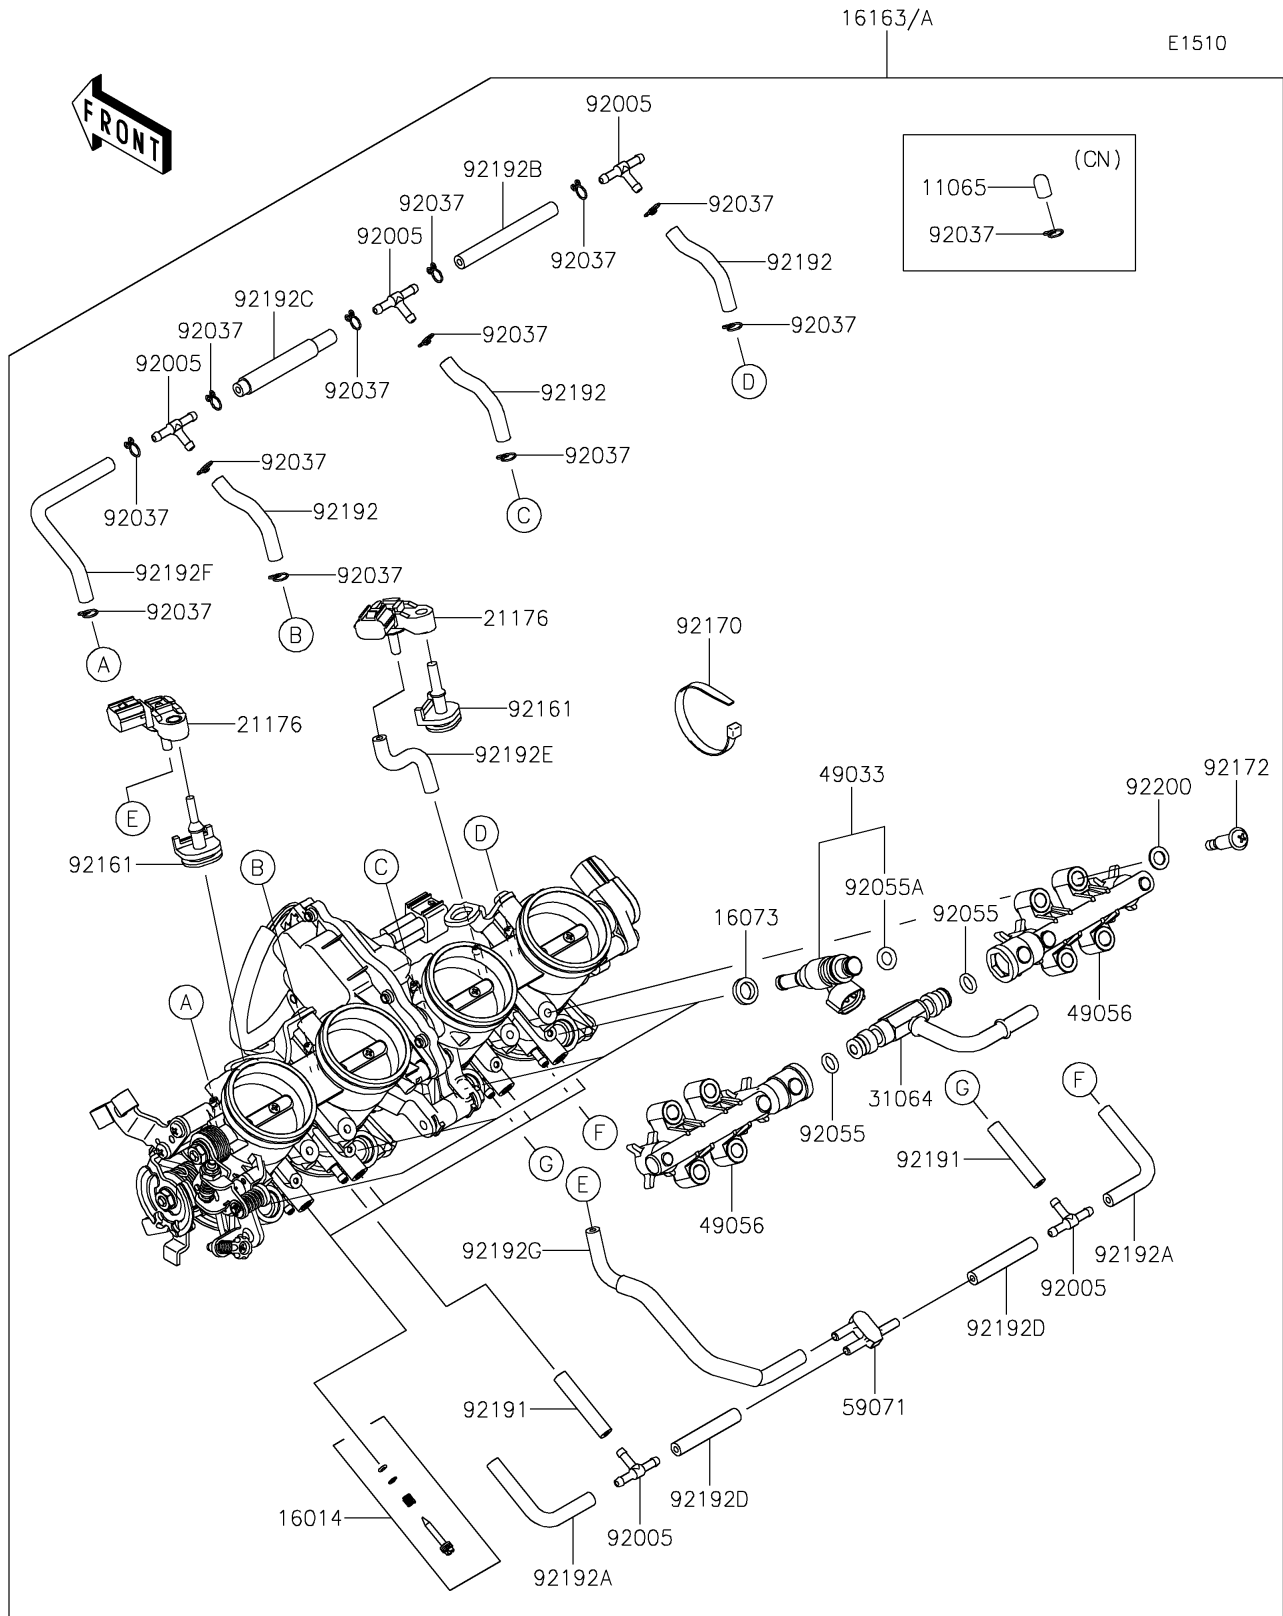

2024 Z900RS CAFE ABS PARTS DIAGRAM

Throttle

2024 Z900RS CAFE ABS PARTS LIST

Throttle

| ITEM NAME | PART NUMBER | QUANTITY |
|--------------------------------------|-------------|----------|
| CAP (Ref # 11065) | 11065-0072 | 4 |
| SCREW-PILOT AIR (Ref # 16014) | 16014-0017 | 4 |
| INSULATOR,INJECTER (Ref # 16073) | 16073-1123 | 4 |
| THROTTLE-ASSY (Ref # 16163A) | 16163-1255 | 1 |
| SENSOR,PRESSURE (Ref # 21176) | 21176-0906 | 2 |
| PIPE-COMP (Ref # 31064) | 31064-0692 | 1 |
| NOZZLE-INJECTION (Ref # 49033) | 49033-0034 | 4 |
| PIPE-INJECTION (Ref # 49056) | 49056-0049 | 2 |
| JOINT (Ref # 59071) | 59071-0022 | 1 |
| RING-O (Ref # 92055) | 92055-0761 | 2 |
| RING-O,REGULATOR-FUEL (Ref # 92055A) | 92055-2187 | 4 |
| DAMPER (Ref # 92161) | 92161-0673 | 2 |
| CLAMP (Ref # 92170) | 92170-3749 | 1 |
| SCREW,PIPE INJECTION (Ref # 92172) | 92172-0828 | 4 |
| TUBE,3.2X7.4X40 (Ref # 92191) | 92191-1551 | 2 |
| TUBE,3.2X7.4X75 (Ref # 92192A) | 92192-1446 | 2 |
| TUBE,3.2X7.4X45 (Ref # 92192D) | 92192-1617 | 2 |
| TUBE,3.2X7.4X55 (Ref # 92192E) | 92192-1802 | 1 |
| TUBE,3.2X7.4X175 (Ref # 92192G) | 92192-1805 | 1 |
| WASHER (Ref # 92200) | 92200-3807 | 4 |