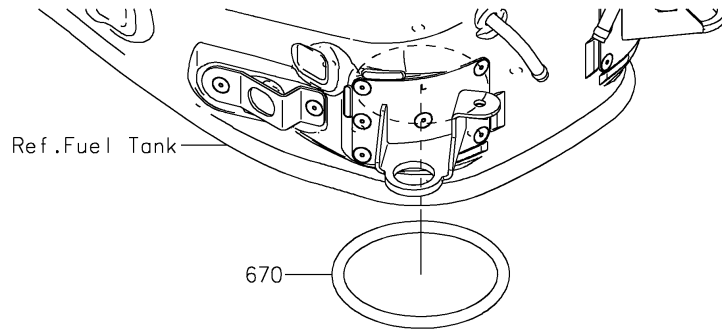

2024 Z900RS CAFE PARTS DIAGRAM

Fuel Pump

2024 Z900RS CAFE PARTS LIST

Fuel Pump

ITEM NAME	PART NUMBER	QUANTITY
PUMP-FUEL (Ref # 49040)	49040-0762	1
TUBE-ASSY,FUEL (Ref # 51044)	51044-0863	1
BOLT,FLANGED,6X12 (Ref # 92154)	92154-1848	5
KIT,FUEL FILTER (Ref # 99999)	99999-0522	1
O RING (Ref # 670)	670E5075	1