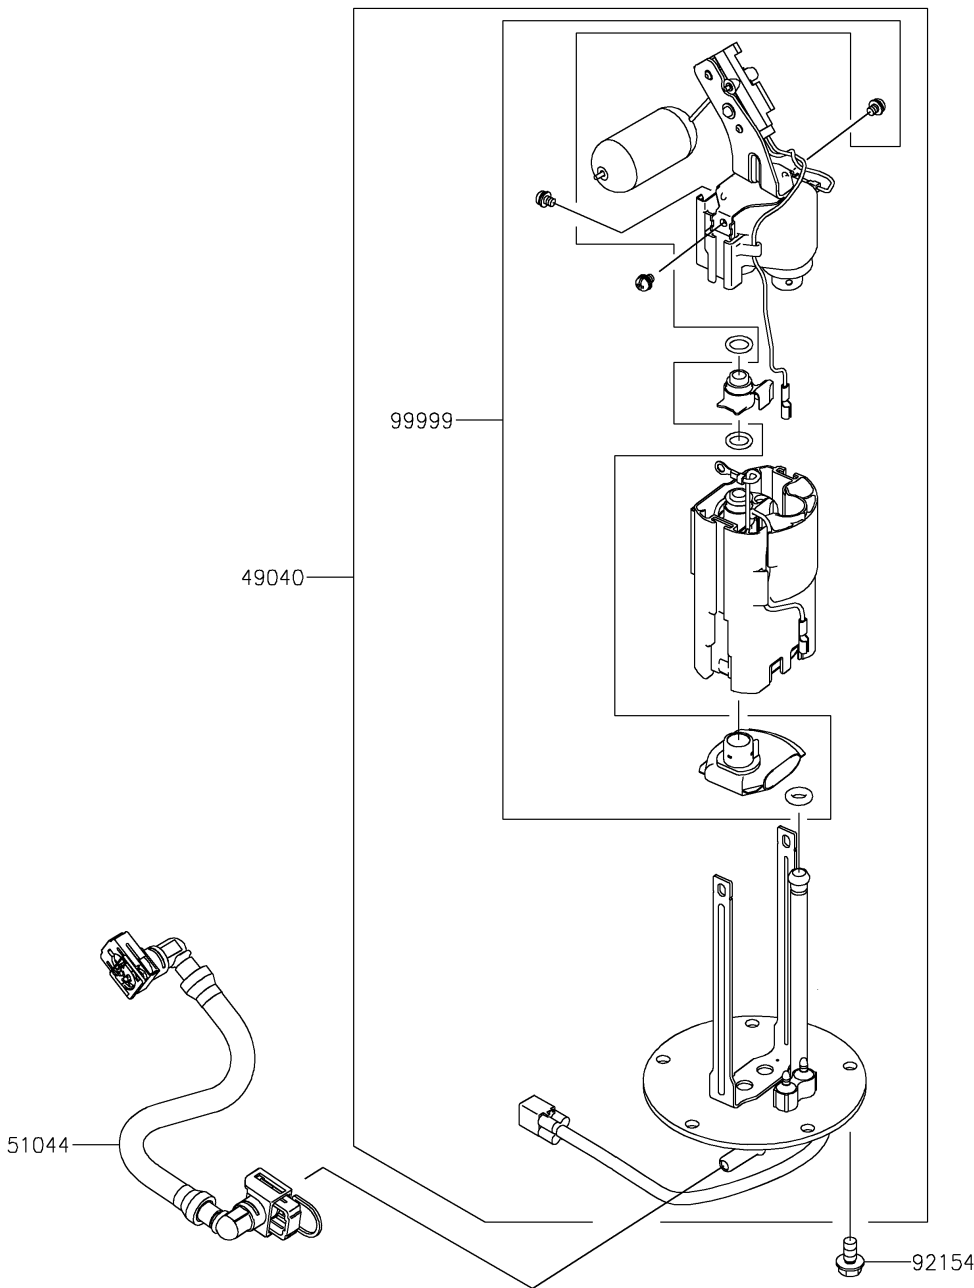

2024 Z900RS CAFE PARTS DIAGRAM

Fuel Pump

2024 Z900RS CAFE PARTS LIST

Fuel Pump

ITEM NAME	PART NUMBER	QUANTITY
PUMP-FUEL (Ref # 49040)	49040-0762	1
TUBE-ASSY,FUEL (Ref # 51044)	51044-0863	1
BOLT,FLANGED,6X12 (Ref # 92154)	92154-1848	5
KIT,FUEL FILTER (Ref # 99999)	99999-0522	1
O RING (Ref # 670)	670E5075	1