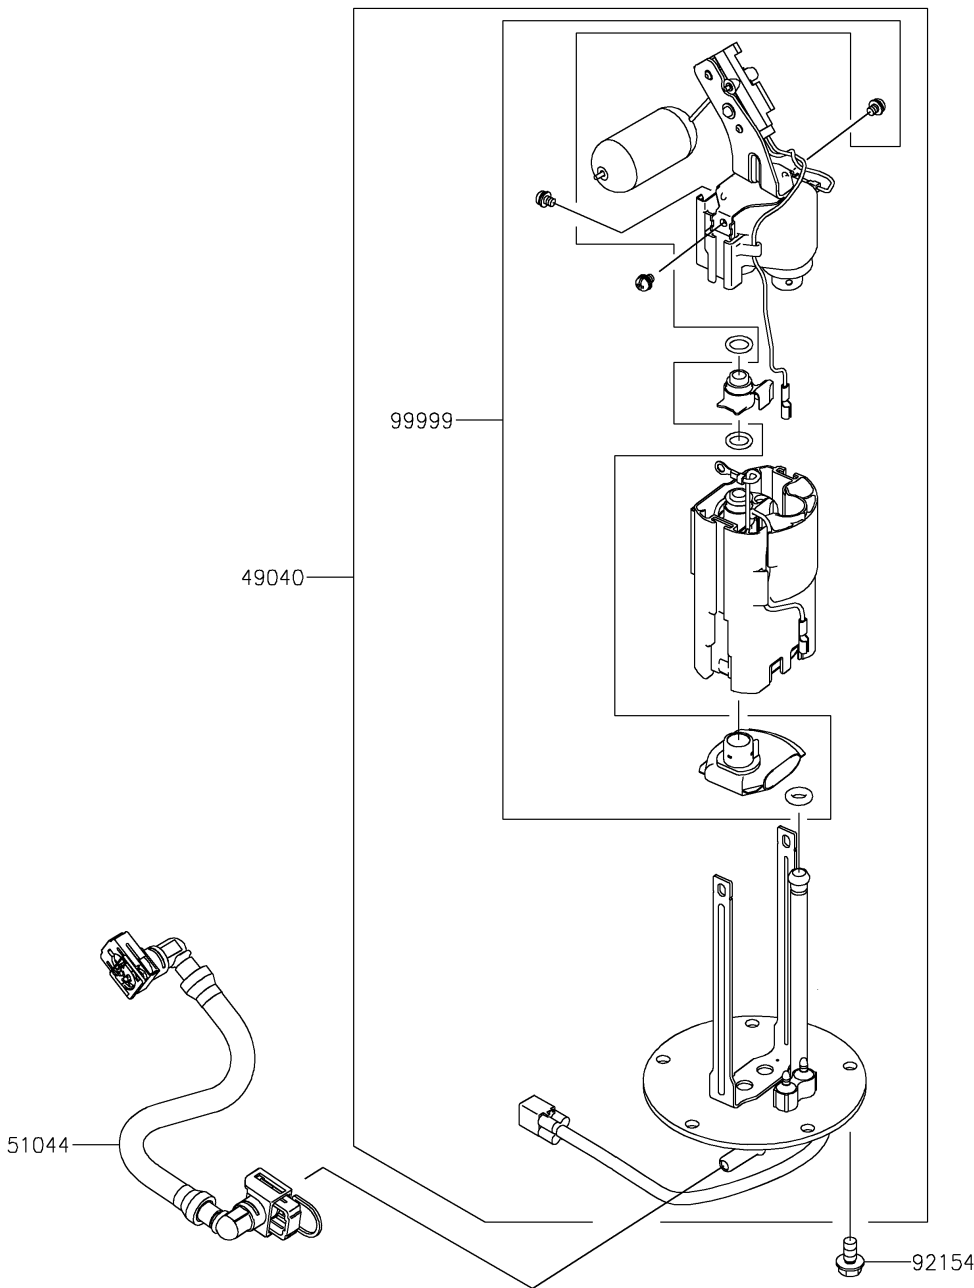

2025 Z900RS CAFE PARTS DIAGRAM

Fuel Pump

2025 Z900RS CAFE PARTS LIST

Fuel Pump

ITEM NAME	PART NUMBER	QUANTITY
PUMP-FUEL (Ref # 49040)	49040-0762	1
TUBE-ASSY,FUEL (Ref # 51044)	51044-0863	1
BOLT,FLANGED,6X12 (Ref # 92154)	92154-1848	5
KIT,FUEL FILTER (Ref # 99999)	99999-0522	1
O RING (Ref # 670)	670E5075	1