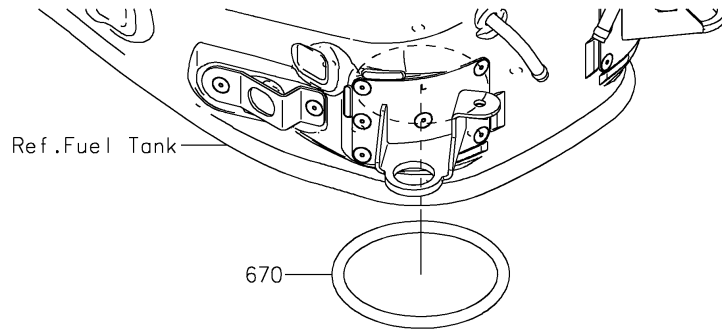

2025 Z900RS CAFE PARTS DIAGRAM

Fuel Pump

2025 Z900RS CAFE PARTS LIST

Fuel Pump

ITEM NAME	PART NUMBER	QUANTITY
PUMP-FUEL (Ref # 49040)	49040-0762	1
TUBE-ASSY,FUEL (Ref # 51044)	51044-0863	1
BOLT,FLANGED,6X12 (Ref # 92154)	92154-1848	5
KIT,FUEL FILTER (Ref # 99999)	99999-0522	1
O RING (Ref # 670)	670E5075	1