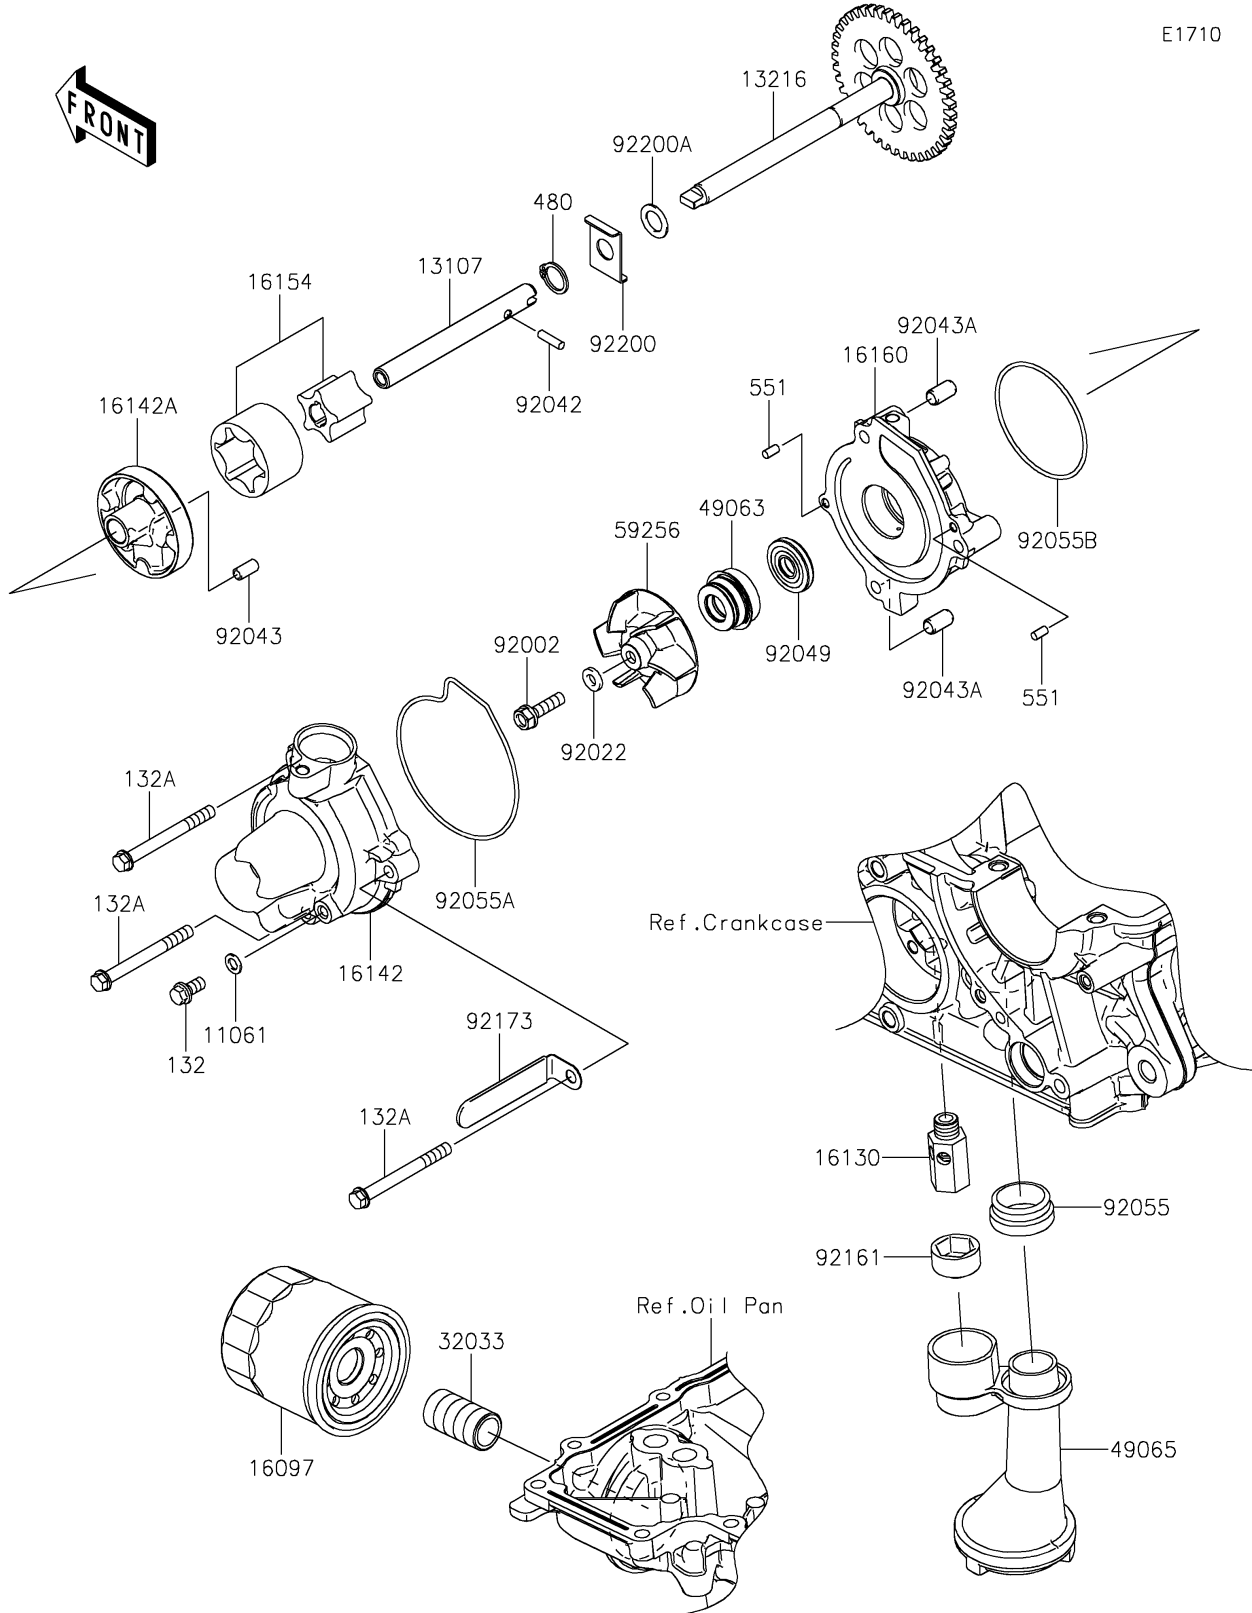

2022 Z900RS CAFE PARTS DIAGRAM

Oil Pump/Oil Filter

E1710

2022 Z900RS CAFE PARTS LIST

Oil Pump/Oil Filter

ITEM NAME	PART NUMBER	QUANTITY
-----------	-------------	----------