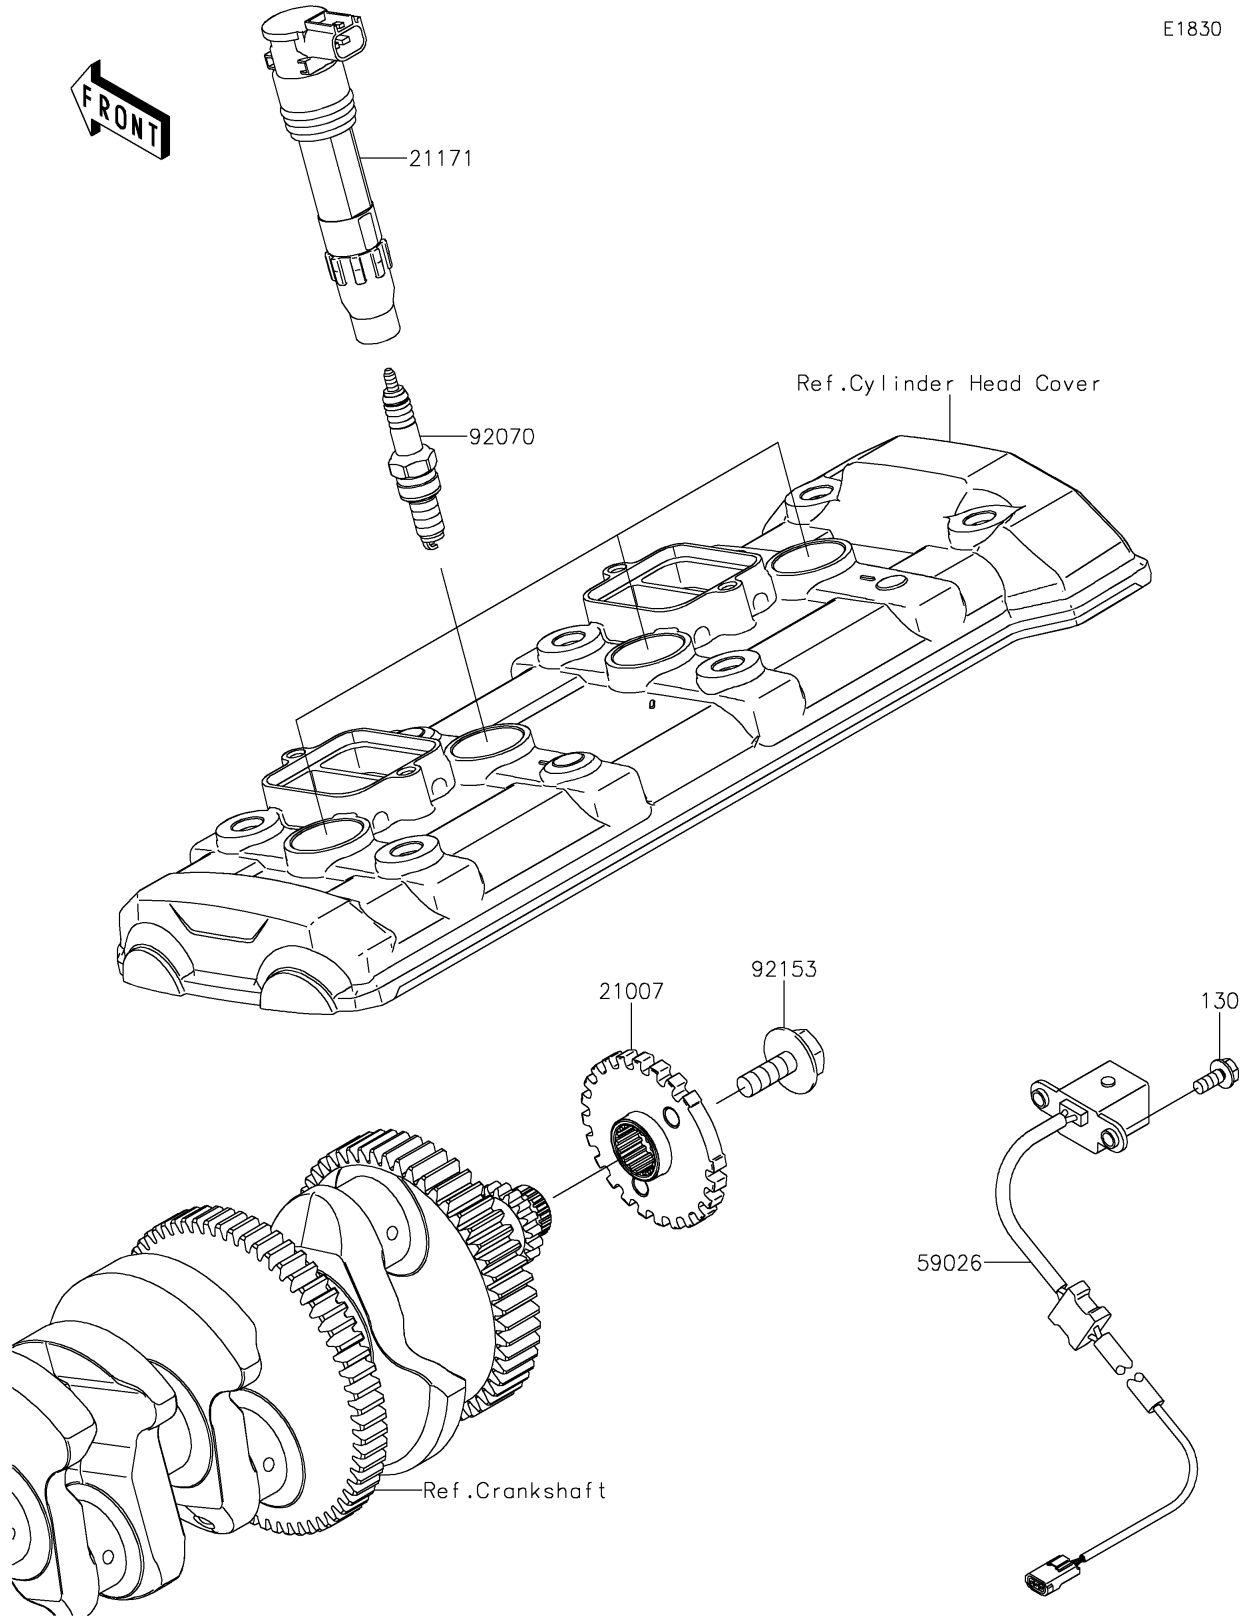

2025 Z900RS CAFE PARTS DIAGRAM

Ignition System

E1830

2025 Z900RS CAFE PARTS LIST

Ignition System

ITEM NAME	PART NUMBER	QUANTITY
ROTOR,TIMING (Ref # 21007)	21007-0656	1
COIL-ASSY-IGNITION (Ref # 21171)	21171-0033	4
COIL-PULSING (Ref # 59026)	59026-0049	1
PLUG-SPARK,CR9EIA(NGK) (Ref # 92070)	92070-0014	4
BOLT,FLANGED,8X23 (Ref # 92153)	92153-0549	1
BOLT-FLANGED,5X12 (Ref # 130)	130BA0512	2