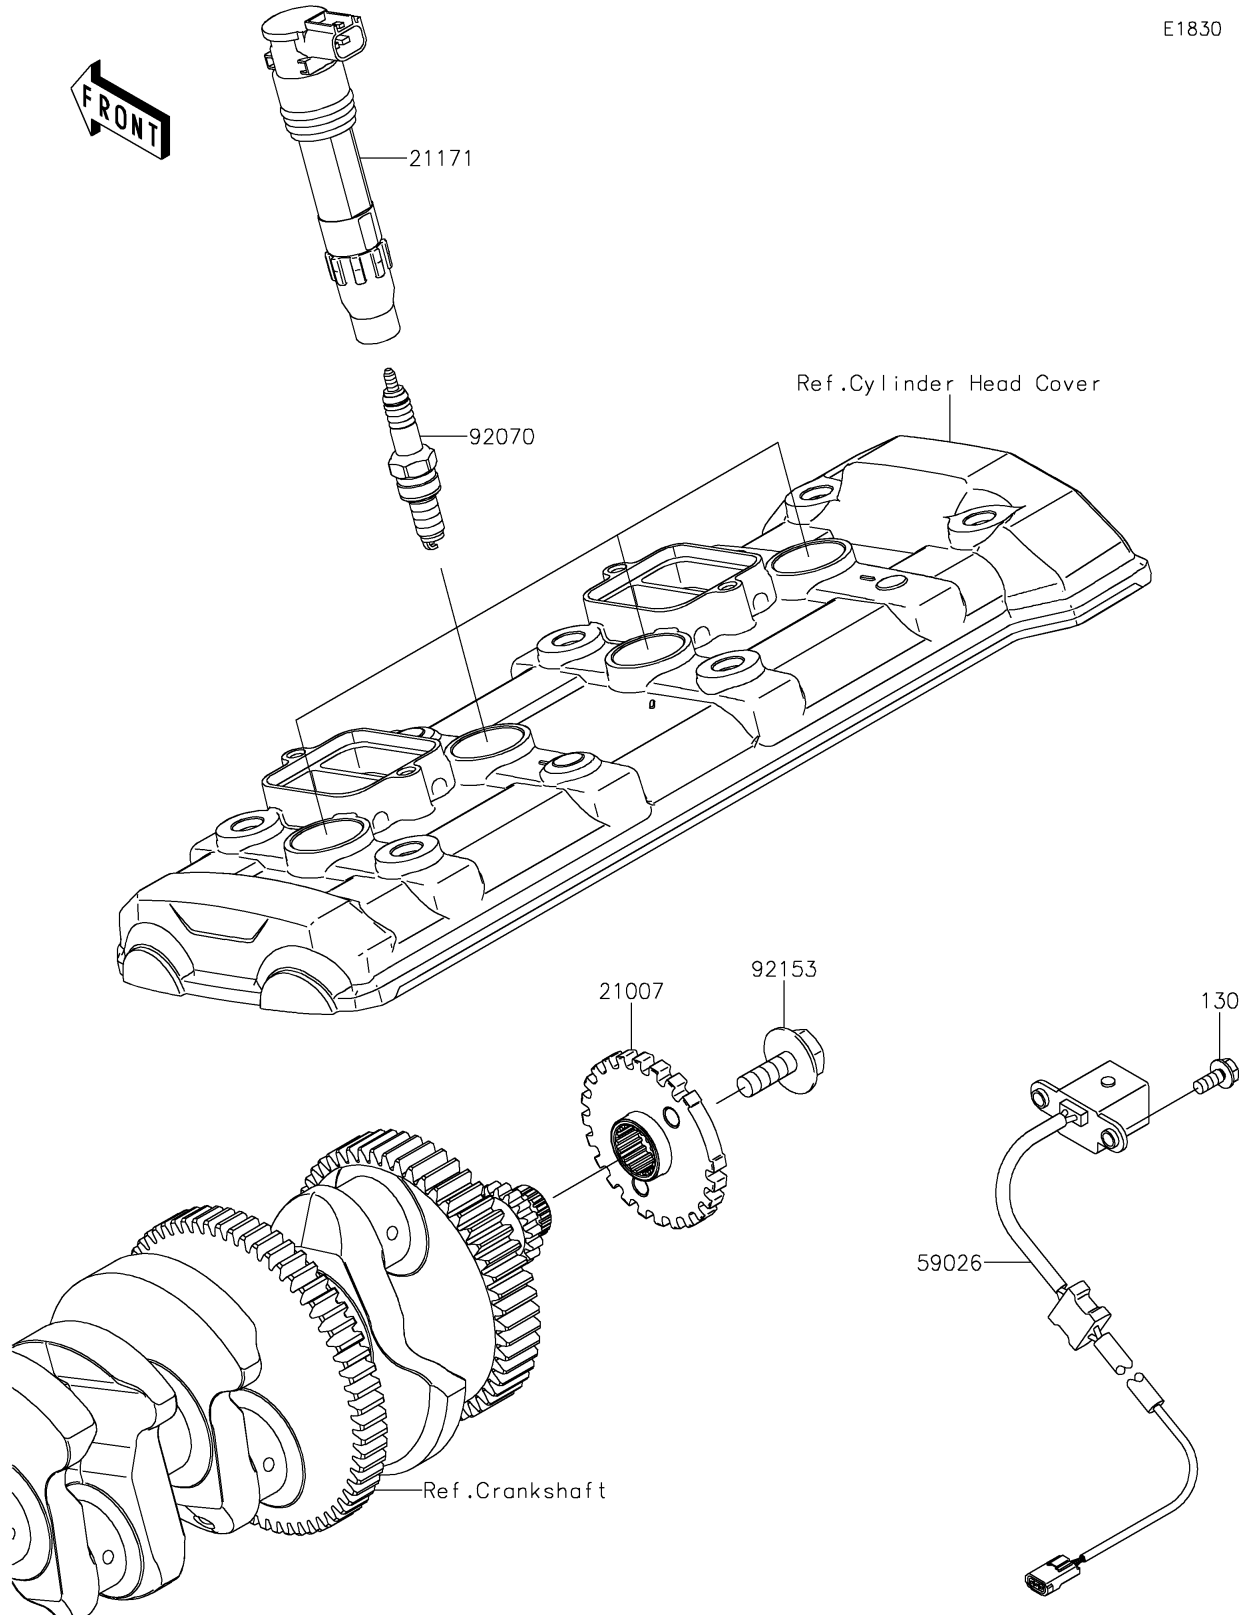

2022 Z900RS CAFE PARTS DIAGRAM

Ignition System

E1830

2022 Z900RS CAFE PARTS LIST

Ignition System

ITEM NAME	PART NUMBER	QUANTITY
ROTOR,TIMING (Ref # 21007)	21007-0656	1
COIL-ASSY-IGNITION (Ref # 21171)	21171-0033	4
COIL-PULSING (Ref # 59026)	59026-0049	1
PLUG-SPARK,CR9EIA(NGK) (Ref # 92070)	92070-0014	4
BOLT,FLANGED,8X23 (Ref # 92153)	92153-0549	1
BOLT-FLANGED,5X12 (Ref # 130)	130BA0512	2