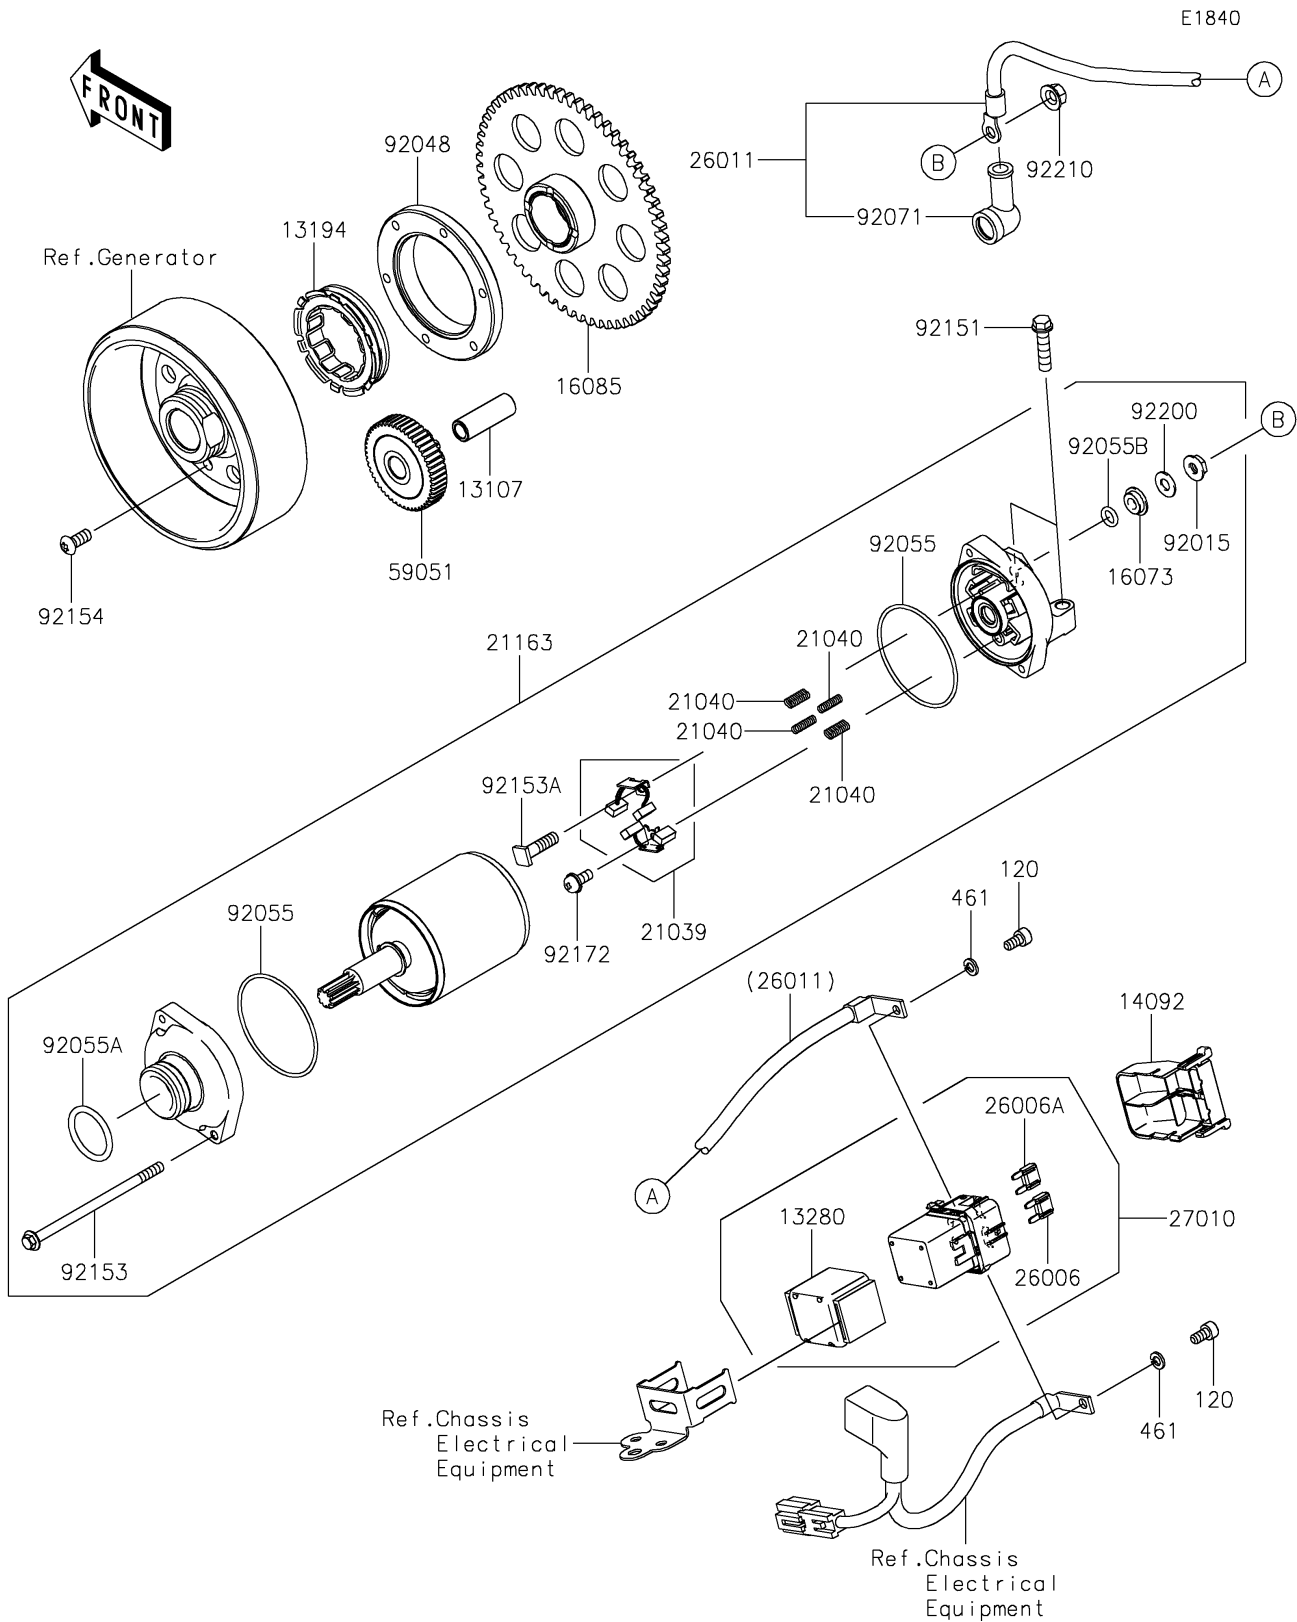

2022 Z900RS CAFE PARTS DIAGRAM

Starter Motor

2022 Z900RS CAFE PARTS LIST

Starter Motor

ITEM NAME	PART NUMBER	QUANTITY
SHAFT,IDLER GEAR (Ref # 13107)	13107-1377	1
CLUTCH-ONEWAY (Ref # 13194)	13194-1096	1
HOLDER,MAGNETIC SWITCH (Ref # 13280)	13280-0814	1
COVER (Ref # 14092)	14092-0109	1
INSULATOR (Ref # 16073)	16073-0053	1
GEAR,CLUTCH ONEWAY (Ref # 16085)	16085-0609	1
BRUSH,CARBON (Ref # 21039)	21039-0004	1
SPRING-BRUSH (Ref # 21040)	21040-0003	4
STARTER-ELECTRIC (Ref # 21163)	21163-0770	1
FUSE,MINI BLADE,15A,BLUE (Ref # 26006)	26006-0001	1
FUSE,MINI BLADE,30A,GREEN (Ref # 26006A)	26006-1080	1
WIRE-LEAD (Ref # 26011)	26011-0986	1
SWITCH (Ref # 27010)	27010-0770	1
GEAR-SPUR,IDLER (Ref # 59051)	59051-0762	1
NUT,STARTER MOTOR (Ref # 92015)	92015-1476	1
RACE (Ref # 92048)	92048-0018	1
RING-O (Ref # 92055)	92055-0136	2
RING-O (Ref # 92055A)	92055-1276	1
RING-O,4.5X2.0 (Ref # 92055B)	92055-1370	1
GROMMET (Ref # 92071)	92071-0024	1
BOLT,FLANGED-SMALL,6X25 (Ref # 92151)	92151-1930	2
BOLT (Ref # 92153)	92153-1850	2
BOLT (Ref # 92153A)	92153-1866	1
BOLT,TORX,6X14 (Ref # 92154)	92154-2448	6
SCREW (Ref # 92172)	92172-0334	1
WASHER (Ref # 92200)	92200-0386	1
NUT,6MM (Ref # 92210)	92210-0188	1
BOLT-SOCKET,5X10 (Ref # 120)	120CB0510	2
WASHER-SPRING,5MM (Ref # 461)	461DB0500	2