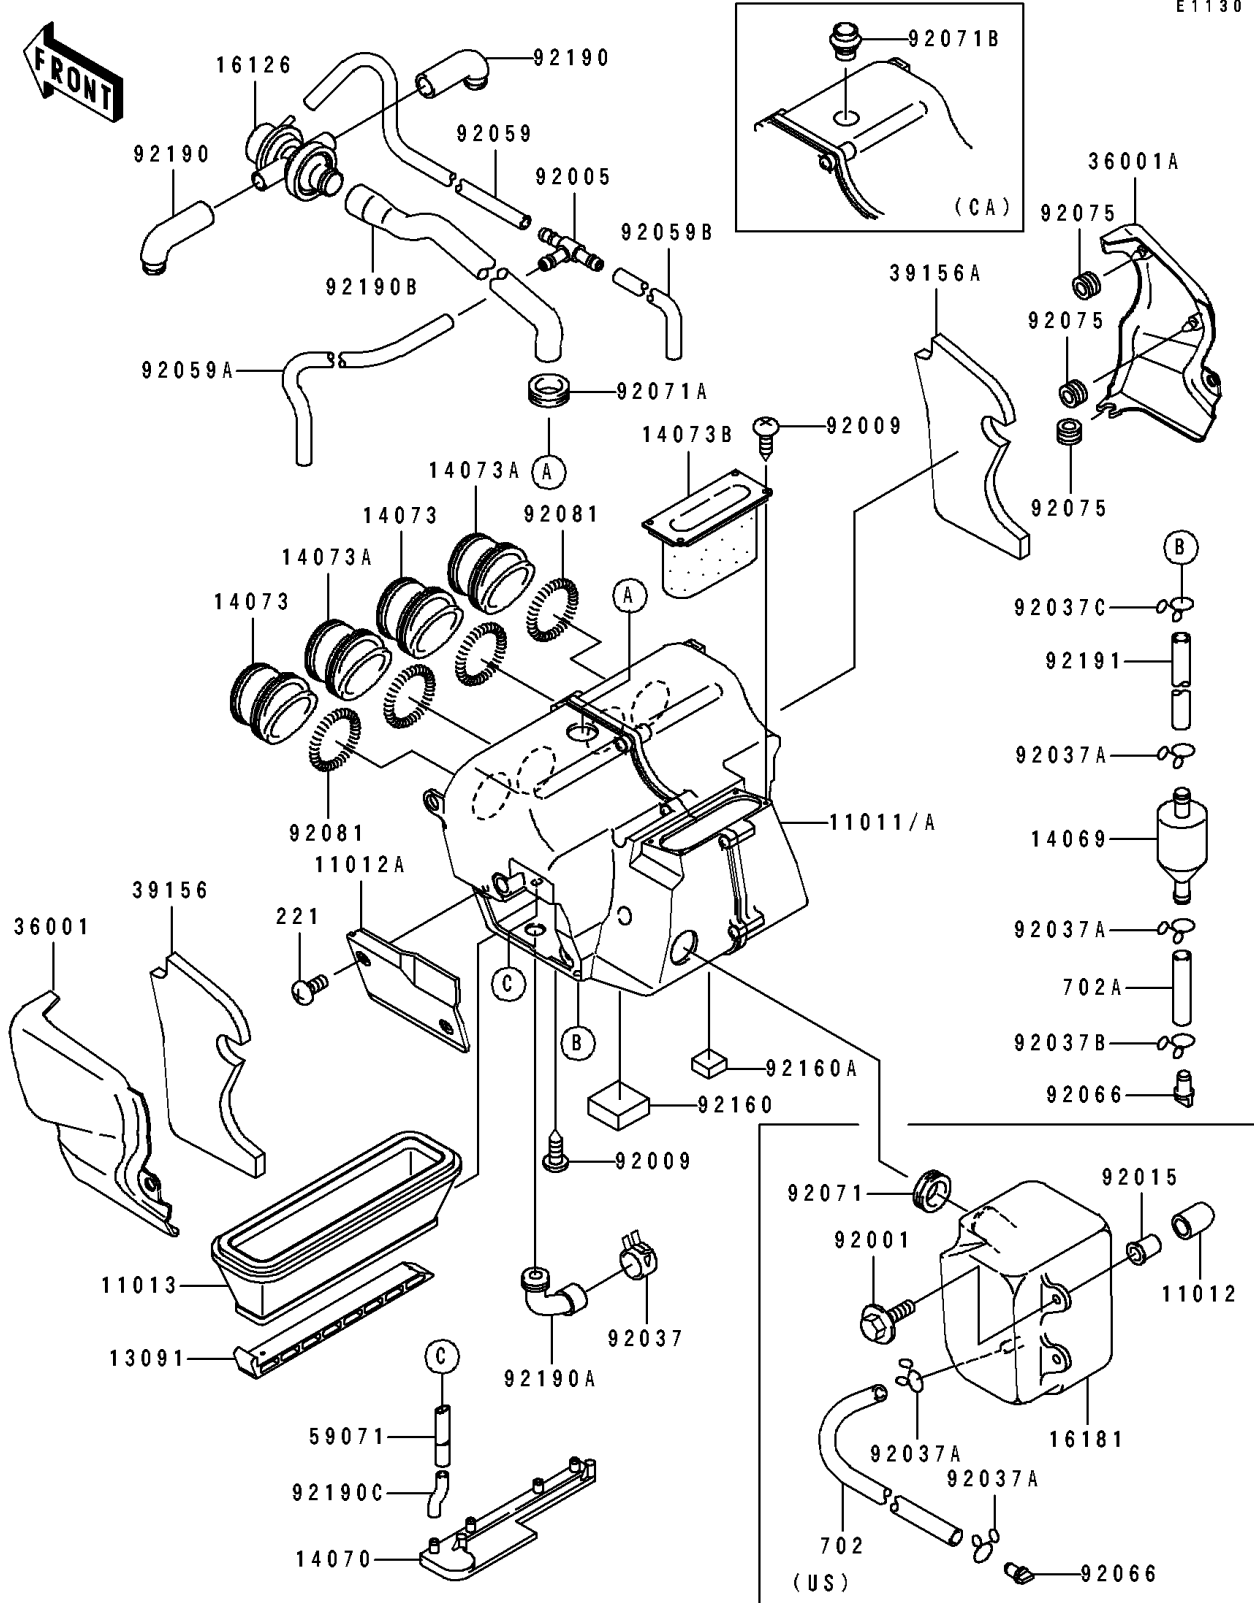

1996 GPZ 1100 ABS PARTS DIAGRAM

Air Cleaner

E 1130

1996 GPZ 1100 ABS PARTS LIST

Air Cleaner

ITEM NAME	PART NUMBER	QUANTITY
CASE-AIR FILTER (Ref # 11011)	11011-1450	1
CASE-AIR FILTER (Ref # 11011A)	11011-1455	1
CAP (Ref # 11012)	11012-1438	2
CAP,AIR FILTER (Ref # 11012A)	11012-1910	1
ELEMENT-AIR FILTER (Ref # 11013)	11013-1242	1
HOLDER,AIR FILTER (Ref # 13091)	13091-1900	1
BREATHER (Ref # 14069)	14069-1051	1
BODY-BREATHER (Ref # 14070)	14070-1083	1
DUCT,#1,#3 (Ref # 14073)	14073-1273	2
DUCT,#2,#4 (Ref # 14073A)	14073-1274	2
DUCT (Ref # 14073B)	14073-1630	1
VALVE,AIR SWITCH (Ref # 16126)	16126-1144	1
TANK-RESONATOR (Ref # 16181)	16181-1076	1
COVER-SIDE,AIR FILTER,LH (Ref # 36001)	36001-1548	1
COVER-SIDE,AIR FILTER,RH (Ref # 36001A)	36001-1549	1
PAD (Ref # 39156)	39156-1485	1
PAD (Ref # 39156A)	39156-1486	1
JOINT (Ref # 59071)	59071-1154	4
BOLT,6X20,W/WASHER (Ref # 92001)	92001-1791	2
FITTING,TUBE,T-TYPE (Ref # 92005)	92005-1017	1
SCREW,TAPPING,4X12 (Ref # 92009)	92009-1444	6
NUT (Ref # 92015)	92015-1700	2
CLAMP (Ref # 92037)	92037-1460	1
CLAMP,TUBE (Ref # 92037A)	92037-147	2
CLAMP,TUBE (Ref # 92037A)	92037-147	4
CLAMP (Ref # 92037B)	92037-1712	1
CLAMP,TUBE (Ref # 92037C)	92037-1972	1
TUBE,4X9X220 (Ref # 92059)	92059-1040	1
TUBE,4X9X230 (Ref # 92059A)	92059-1068	1