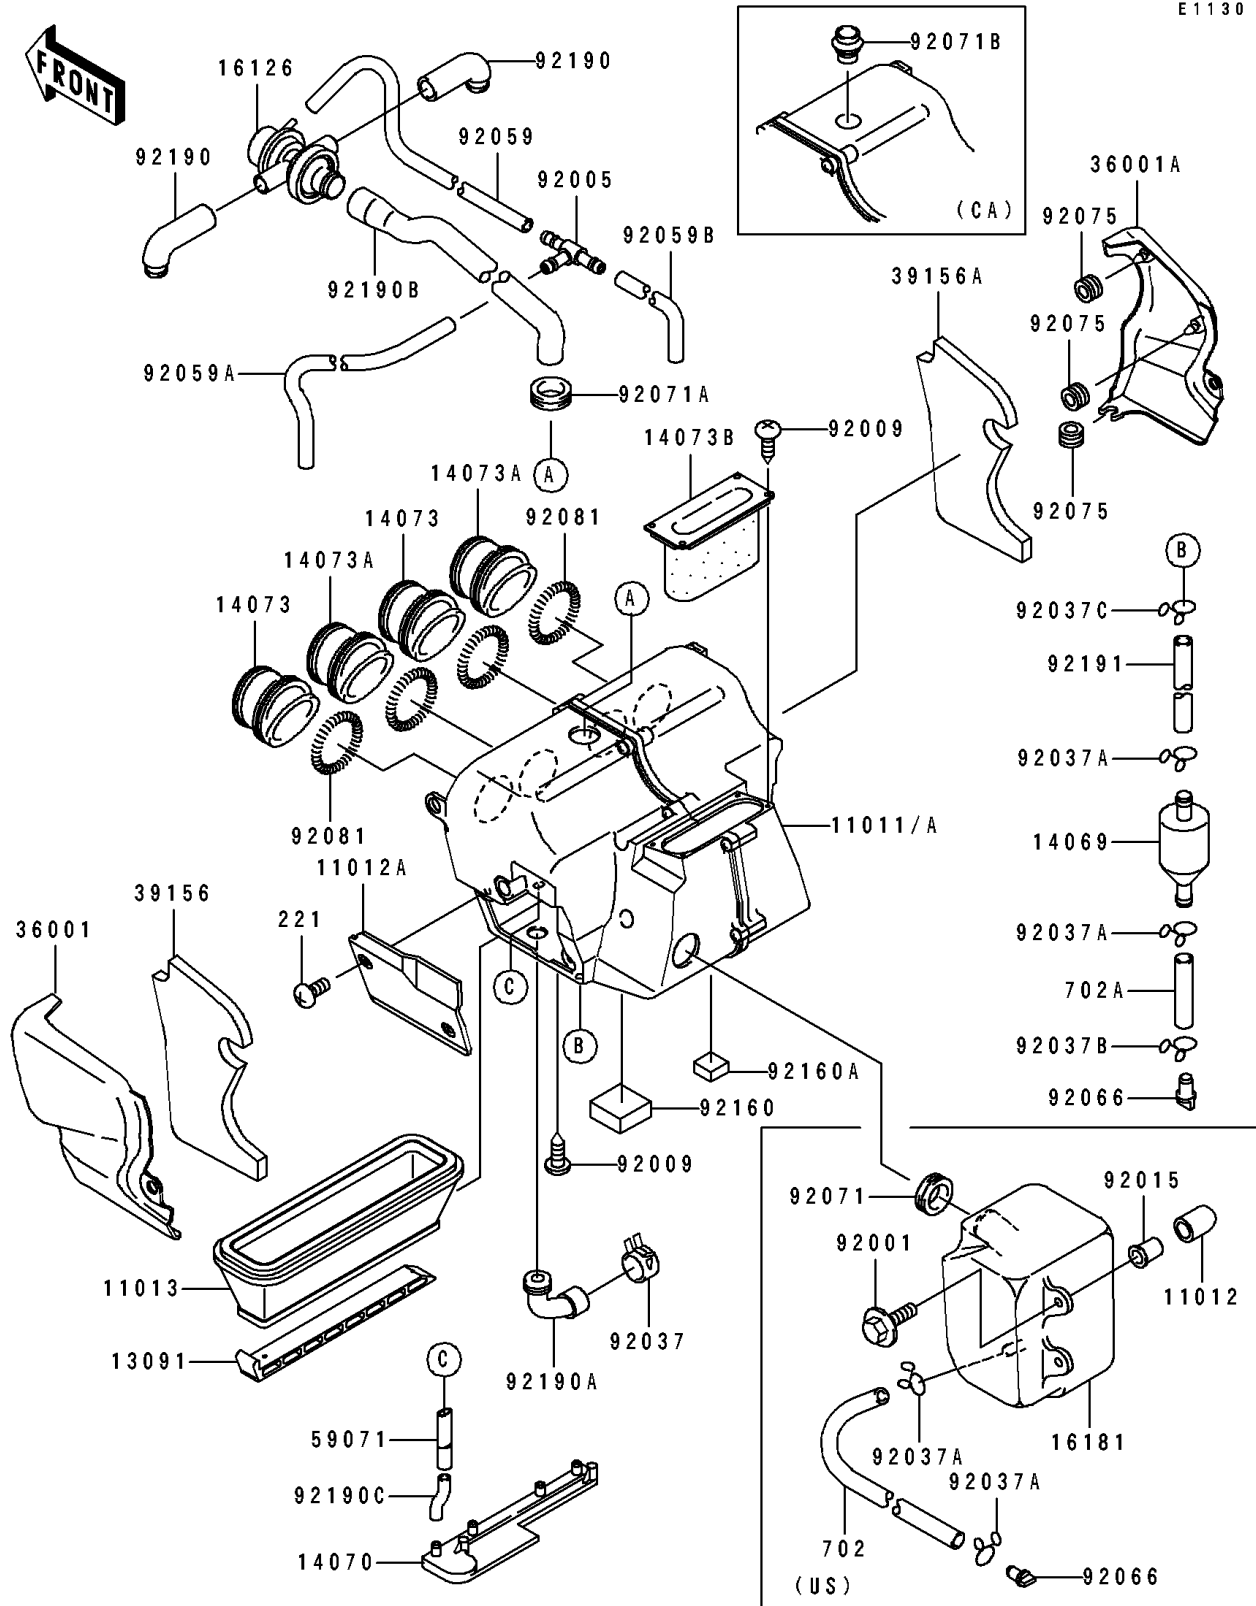

# 1996 GPZ 1100 ABS PARTS DIAGRAM

Air Cleaner

E 1130

# 1996 GPZ 1100 ABS PARTS LIST

## Air Cleaner

ITEM NAME	PART NUMBER	QUANTITY
CASE-AIR FILTER (Ref # 11011)	11011-1450	1
CASE-AIR FILTER (Ref # 11011A)	11011-1455	1
CAP (Ref # 11012)	11012-1438	2
CAP,AIR FILTER (Ref # 11012A)	11012-1910	1
ELEMENT-AIR FILTER (Ref # 11013)	11013-1242	1
HOLDER,AIR FILTER (Ref # 13091)	13091-1900	1
BREATHER (Ref # 14069)	14069-1051	1
BODY-BREATHER (Ref # 14070)	14070-1083	1
DUCT,#1,#3 (Ref # 14073)	14073-1273	2
DUCT,#2,#4 (Ref # 14073A)	14073-1274	2
DUCT (Ref # 14073B)	14073-1630	1
VALVE,AIR SWITCH (Ref # 16126)	16126-1144	1
TANK-RESONATOR (Ref # 16181)	16181-1076	1
COVER-SIDE,AIR FILTER,LH (Ref # 36001)	36001-1548	1
COVER-SIDE,AIR FILTER,RH (Ref # 36001A)	36001-1549	1
PAD (Ref # 39156)	39156-1485	1
PAD (Ref # 39156A)	39156-1486	1
JOINT (Ref # 59071)	59071-1154	4
BOLT,6X20,W/WASHER (Ref # 92001)	92001-1791	2
FITTING,TUBE,T-TYPE (Ref # 92005)	92005-1017	1
SCREW,TAPPING,4X12 (Ref # 92009)	92009-1444	6
NUT (Ref # 92015)	92015-1700	2
CLAMP (Ref # 92037)	92037-1460	1
CLAMP,TUBE (Ref # 92037A)	92037-147	2
CLAMP,TUBE (Ref # 92037A)	92037-147	4
CLAMP (Ref # 92037B)	92037-1712	1
CLAMP,TUBE (Ref # 92037C)	92037-1972	1
TUBE,4X9X220 (Ref # 92059)	92059-1040	1
TUBE,4X9X230 (Ref # 92059A)	92059-1068	1