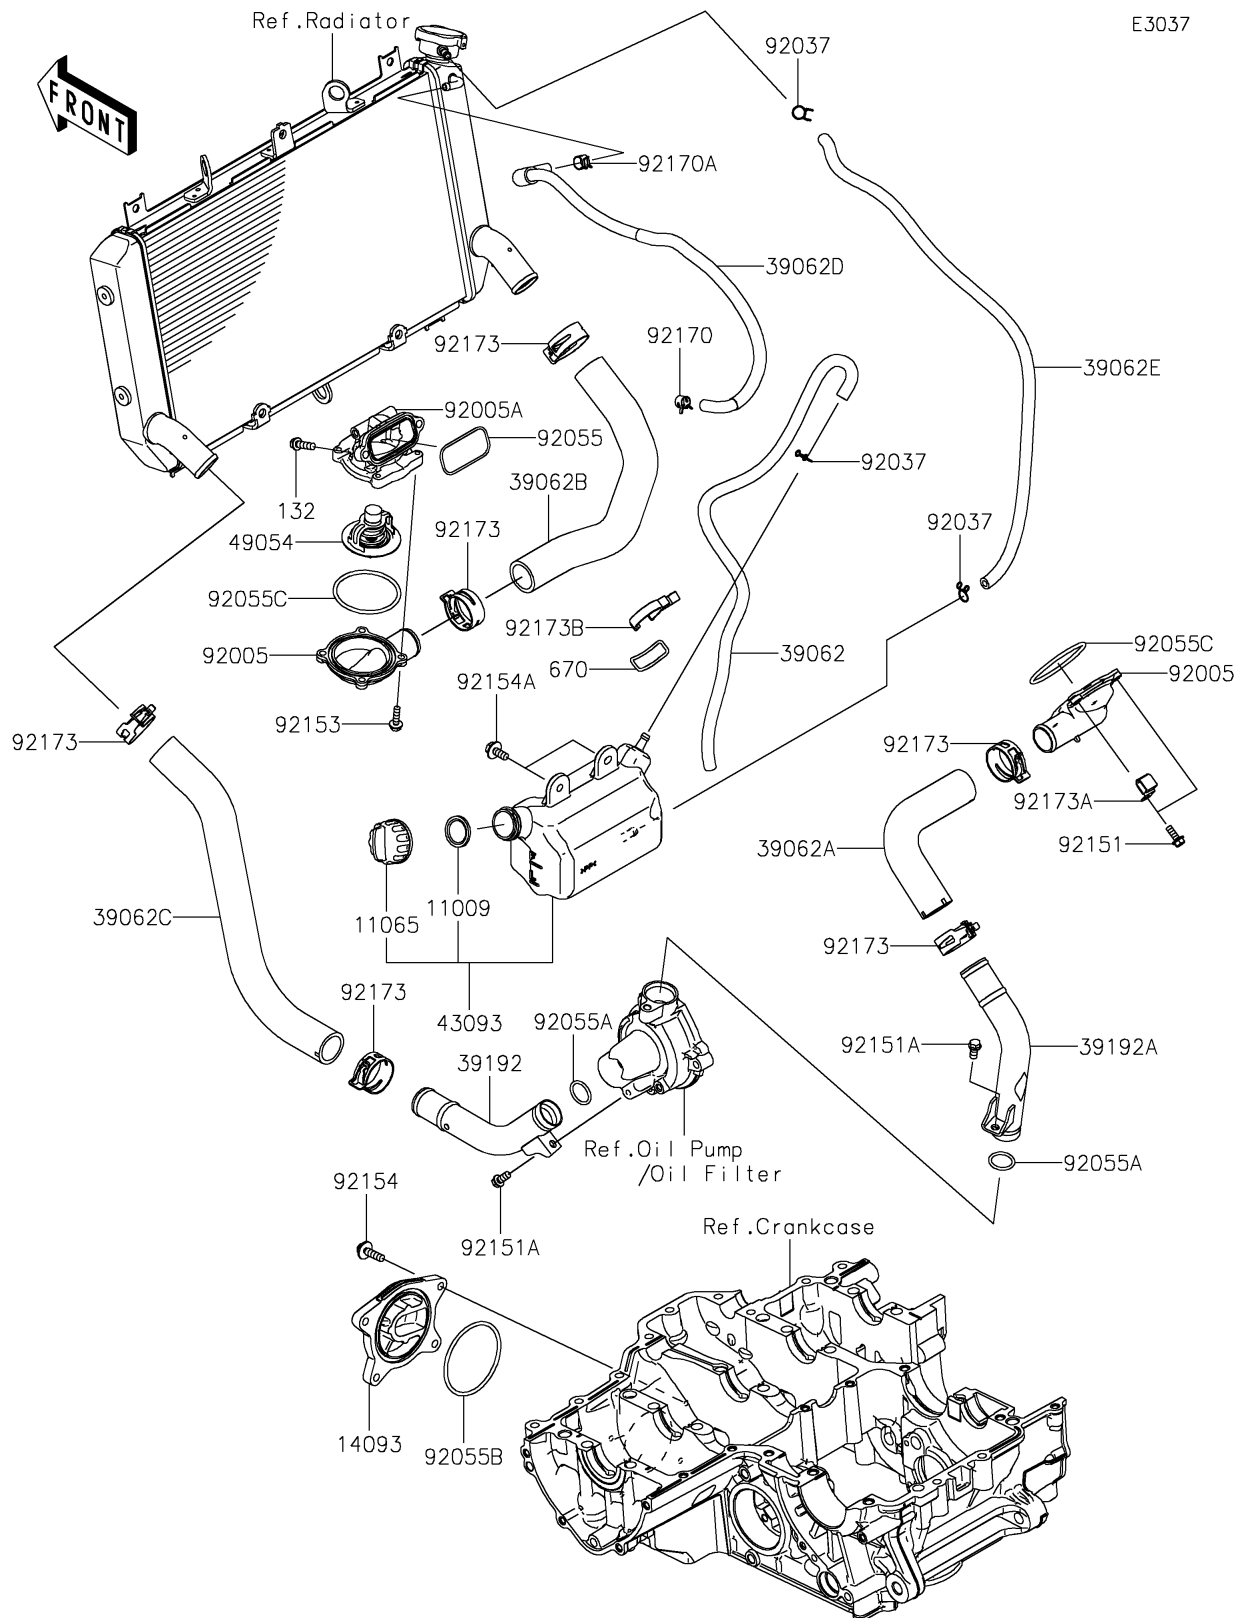

2022 Z900RS CAFE PARTS DIAGRAM

Water Pipe

2022 Z900RS CAFE PARTS LIST

Water Pipe

ITEM NAME	PART NUMBER	QUANTITY
GASKET,RESERVOIR TANK CAP (Ref # 11009)	11009-1145	1
CAP (Ref # 11065)	11065-0991	1
COVER (Ref # 14093)	14093-0625	1
HOSE-COOLING,OVERFLOW (Ref # 39062)	39062-0618	1
HOSE-COOLING,W/PIPE-CYLINDER (Ref # 39062A)	39062-0785	1
HOSE-COOLING,CYLINDER-RADIATOR (Ref # 39062B)	39062-0786	1
HOSE-COOLING,RADIATOR-W/PIPE (Ref # 39062C)	39062-0875	1
HOSE-COOLING,AIR BLEED (Ref # 39062D)	39062-0886	1
HOSE-COOLING,5.5X10.5X570 (Ref # 39062E)	39062-0887	1
PIPE-WATER,RADIATOR-WATER PUMP (Ref # 39192)	39192-0631	1
PIPE-WATER,WATER PUMP-CYLINDER (Ref # 39192A)	39192-0644	1
RESERVOIR-ASSY-TANK (Ref # 43093)	43093-0005	1
THERMOSTAT (Ref # 49054)	49054-0004	1
FITTING,THERMO CAP (Ref # 92005)	92005-0842	2
FITTING,THERMO CASE (Ref # 92005A)	92005-0846	1
CLAMP,TUBE (Ref # 92037)	92037-147	3
RING-O,YP 27.6 57.6 1.9 (Ref # 92055)	92055-0021	1
RING-O,20.8X2.4 (Ref # 92055A)	92055-0114	2
RING-O,63.3MM (Ref # 92055B)	92055-0739	1
RING-O,53.5X2.6 (Ref # 92055C)	92055-0831	2
BOLT,5X14 (Ref # 92151)	92151-1764	4
BOLT,6X12 (Ref # 92151A)	92151-1997	2
BOLT,FLANGED,5X18 (Ref # 92153)	92153-1588	4
BOLT,FLANGED,6X22 (Ref # 92154)	92154-0403	4
BOLT,UPSET-WP,6X16 (Ref # 92154A)	92154-1850	2
CLAMP (Ref # 92170)	92170-1493	1
CLAMP (Ref # 92170A)	92170-1872	1
CLAMP,34MM (Ref # 92173)	92173-1360	6
CLAMP (Ref # 92173A)	92173-1663	1

2022 Z900RS CAFE PARTS LIST

Water Pipe

ITEM NAME	PART NUMBER	QUANTITY
CLAMP (Ref # 92173B)	92173-1792	1
BOLT-FLANGED-SMALL,6X20 (Ref # 132)	132BC0620	2
O RING,22MM (Ref # 670)	670E2022	1