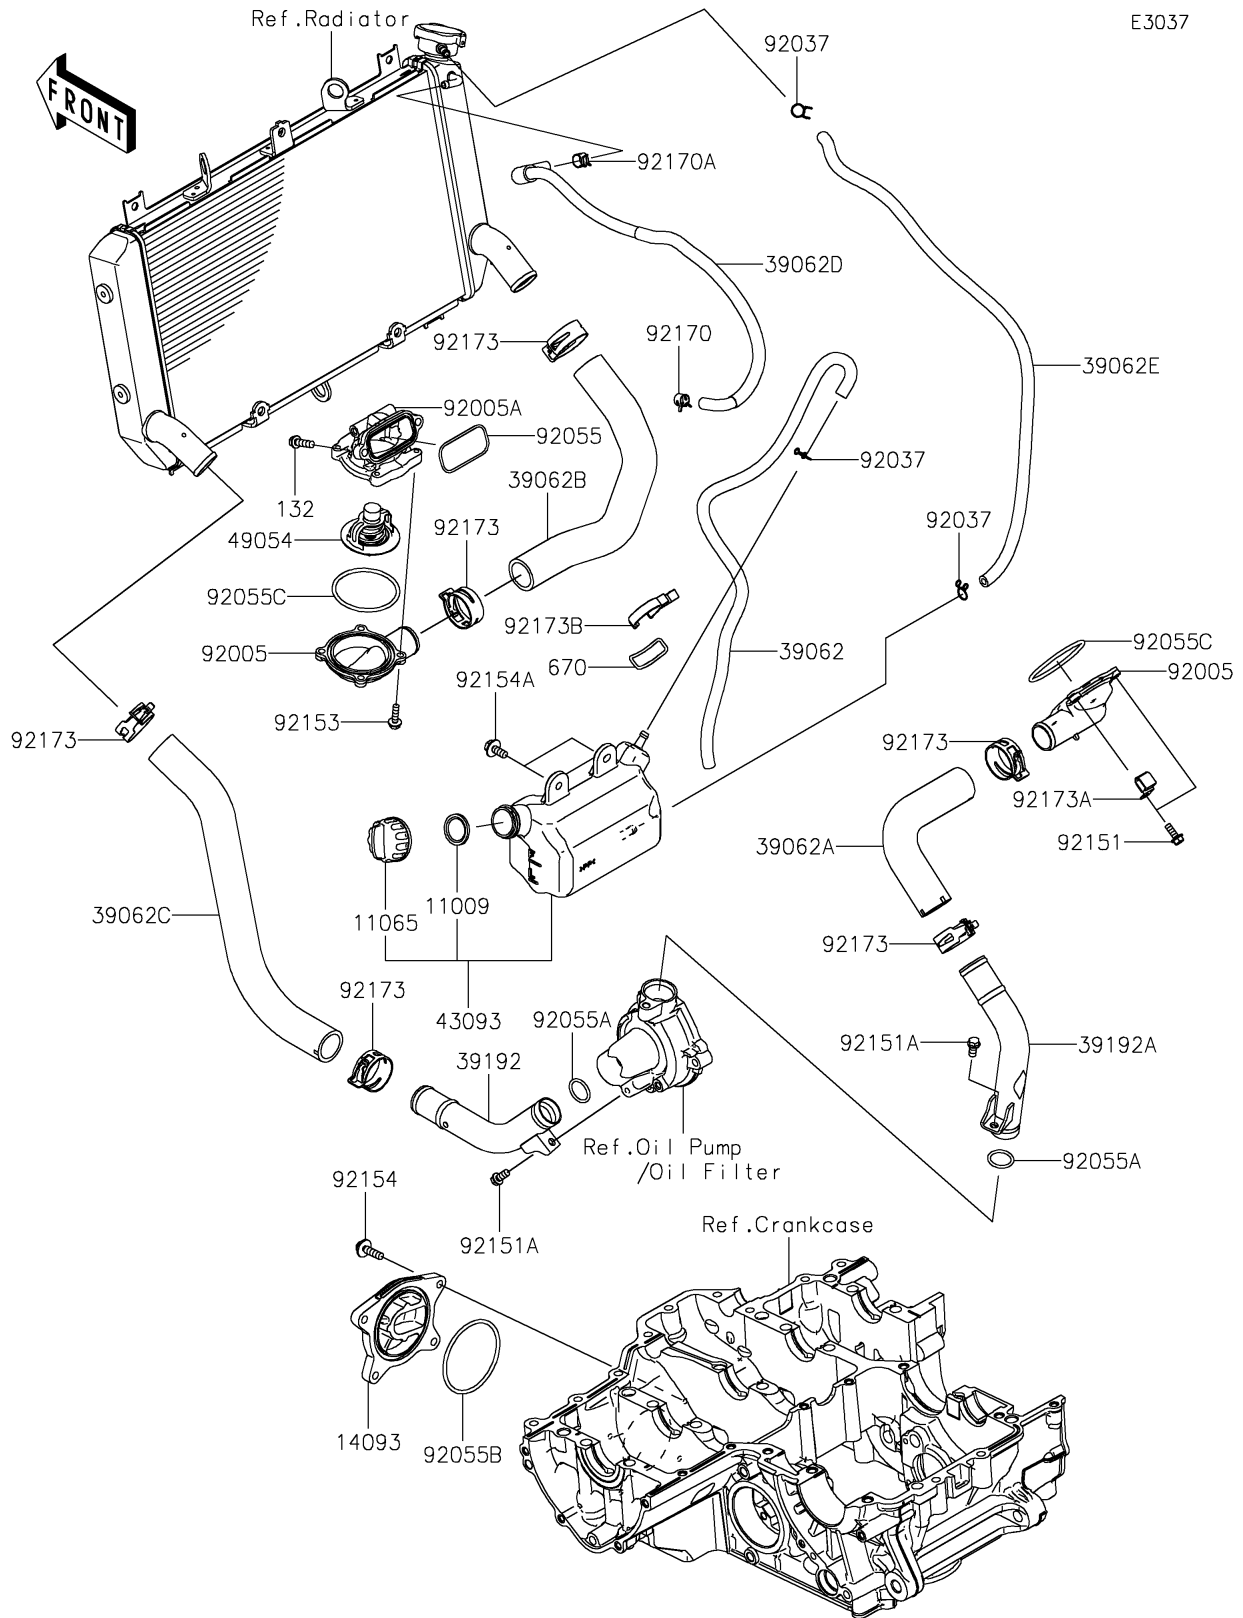

2022 Z900RS CAFE PARTS DIAGRAM

Water Pipe

2022 Z900RS CAFE PARTS LIST

Water Pipe

ITEM NAME	PART NUMBER	QUANTITY
GASKET,RESERVOIR TANK CAP (Ref # 11009)	11009-1145	1
CAP (Ref # 11065)	11065-0991	1
COVER (Ref # 14093)	14093-0625	1
HOSE-COOLING,OVERFLOW (Ref # 39062)	39062-0618	1
HOSE-COOLING,W/PIPE-CYLINDER (Ref # 39062A)	39062-0785	1
HOSE-COOLING,CYLINDER-RADIATOR (Ref # 39062B)	39062-0786	1
HOSE-COOLING,RADIATOR-W/PIPE (Ref # 39062C)	39062-0875	1
HOSE-COOLING,AIR BLEED (Ref # 39062D)	39062-0886	1
HOSE-COOLING,5.5X10.5X570 (Ref # 39062E)	39062-0887	1
PIPE-WATER,RADIATOR-WATER PUMP (Ref # 39192)	39192-0631	1
PIPE-WATER,WATER PUMP-CYLINDER (Ref # 39192A)	39192-0644	1
RESERVOIR-ASSY-TANK (Ref # 43093)	43093-0005	1
THERMOSTAT (Ref # 49054)	49054-0004	1
FITTING,THERMO CAP (Ref # 92005)	92005-0842	2
FITTING,THERMO CASE (Ref # 92005A)	92005-0846	1
CLAMP,TUBE (Ref # 92037)	92037-147	3
RING-O,YP 27.6 57.6 1.9 (Ref # 92055)	92055-0021	1
RING-O,20.8X2.4 (Ref # 92055A)	92055-0114	2
RING-O,63.3MM (Ref # 92055B)	92055-0739	1
RING-O,53.5X2.6 (Ref # 92055C)	92055-0831	2
BOLT,5X14 (Ref # 92151)	92151-1764	4
BOLT,6X12 (Ref # 92151A)	92151-1997	2
BOLT,FLANGED,5X18 (Ref # 92153)	92153-1588	4
BOLT,FLANGED,6X22 (Ref # 92154)	92154-0403	4
BOLT,UPSET-WP,6X16 (Ref # 92154A)	92154-1850	2
CLAMP (Ref # 92170)	92170-1493	1
CLAMP (Ref # 92170A)	92170-1872	1
CLAMP,34MM (Ref # 92173)	92173-1360	6
CLAMP (Ref # 92173A)	92173-1663	1

2022 Z900RS CAFE PARTS LIST

Water Pipe

ITEM NAME	PART NUMBER	QUANTITY
CLAMP (Ref # 92173B)	92173-1792	1
BOLT-FLANGED-SMALL,6X20 (Ref # 132)	132BC0620	2
O RING,22MM (Ref # 670)	670E2022	1