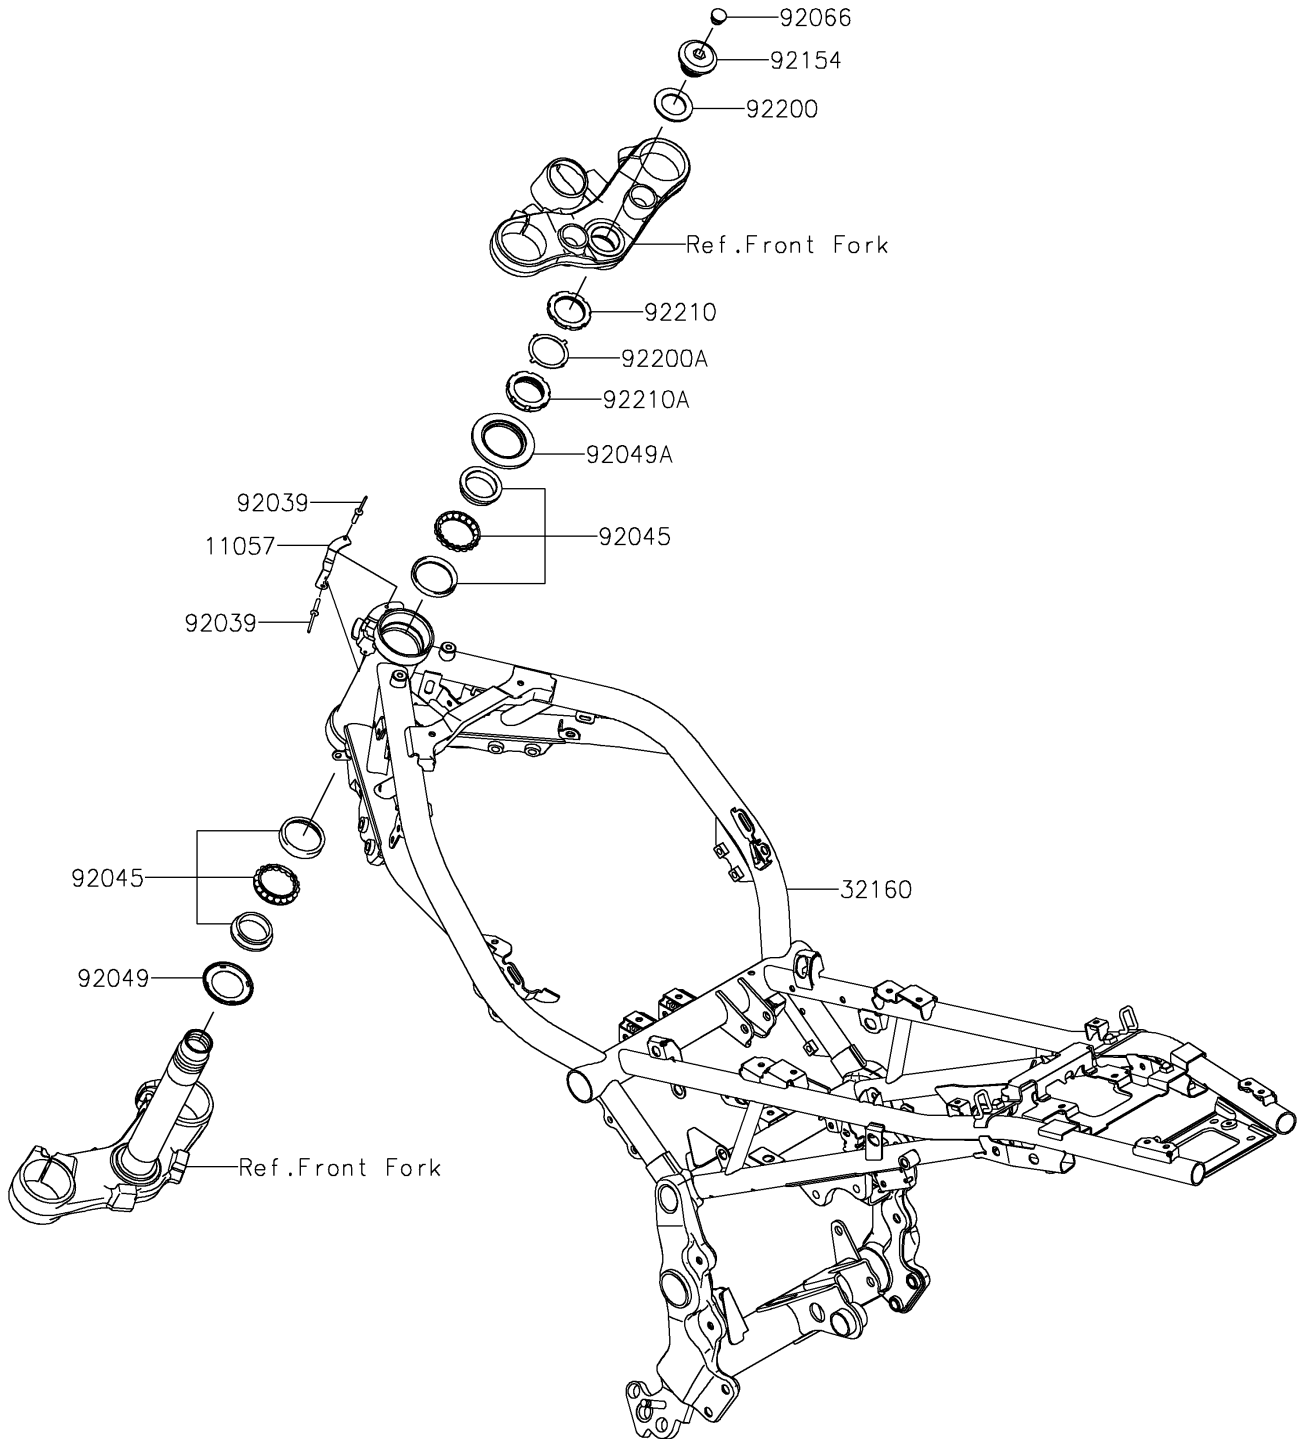

2022 Z900RS CAFE PARTS DIAGRAM

Frame

F2120

2022 Z900RS CAFE PARTS LIST

Frame

ITEM NAME	PART NUMBER	QUANTITY
BRACKET (Ref # 11057)	11057-1310	1
FRAME-COMP,MAIN,F.S.BLACK (Ref # 32160)	32160-1916-18R	1
RIVET (Ref # 92039)	92039-0705	2
BEARING-BALL,SF07A17PX1V1 (Ref # 92045)	92045-1384	2
SEAL-OIL,DS35X55X4 (Ref # 92049)	92049-0022	1
SEAL-OIL,MX043N2 (Ref # 92049A)	92049-1483	1
PLUG (Ref # 92066)	92066-0981	1
BOLT,26MM (Ref # 92154)	92154-4351	1
WASHER,27X42X2.3 (Ref # 92200)	92200-0081	1
WASHER (Ref # 92200A)	92200-0281	1
NUT,STEERING STEM 35MM (Ref # 92210)	92210-0062	1
NUT,STEERING STEM,35MM (Ref # 92210A)	92210-0077	1