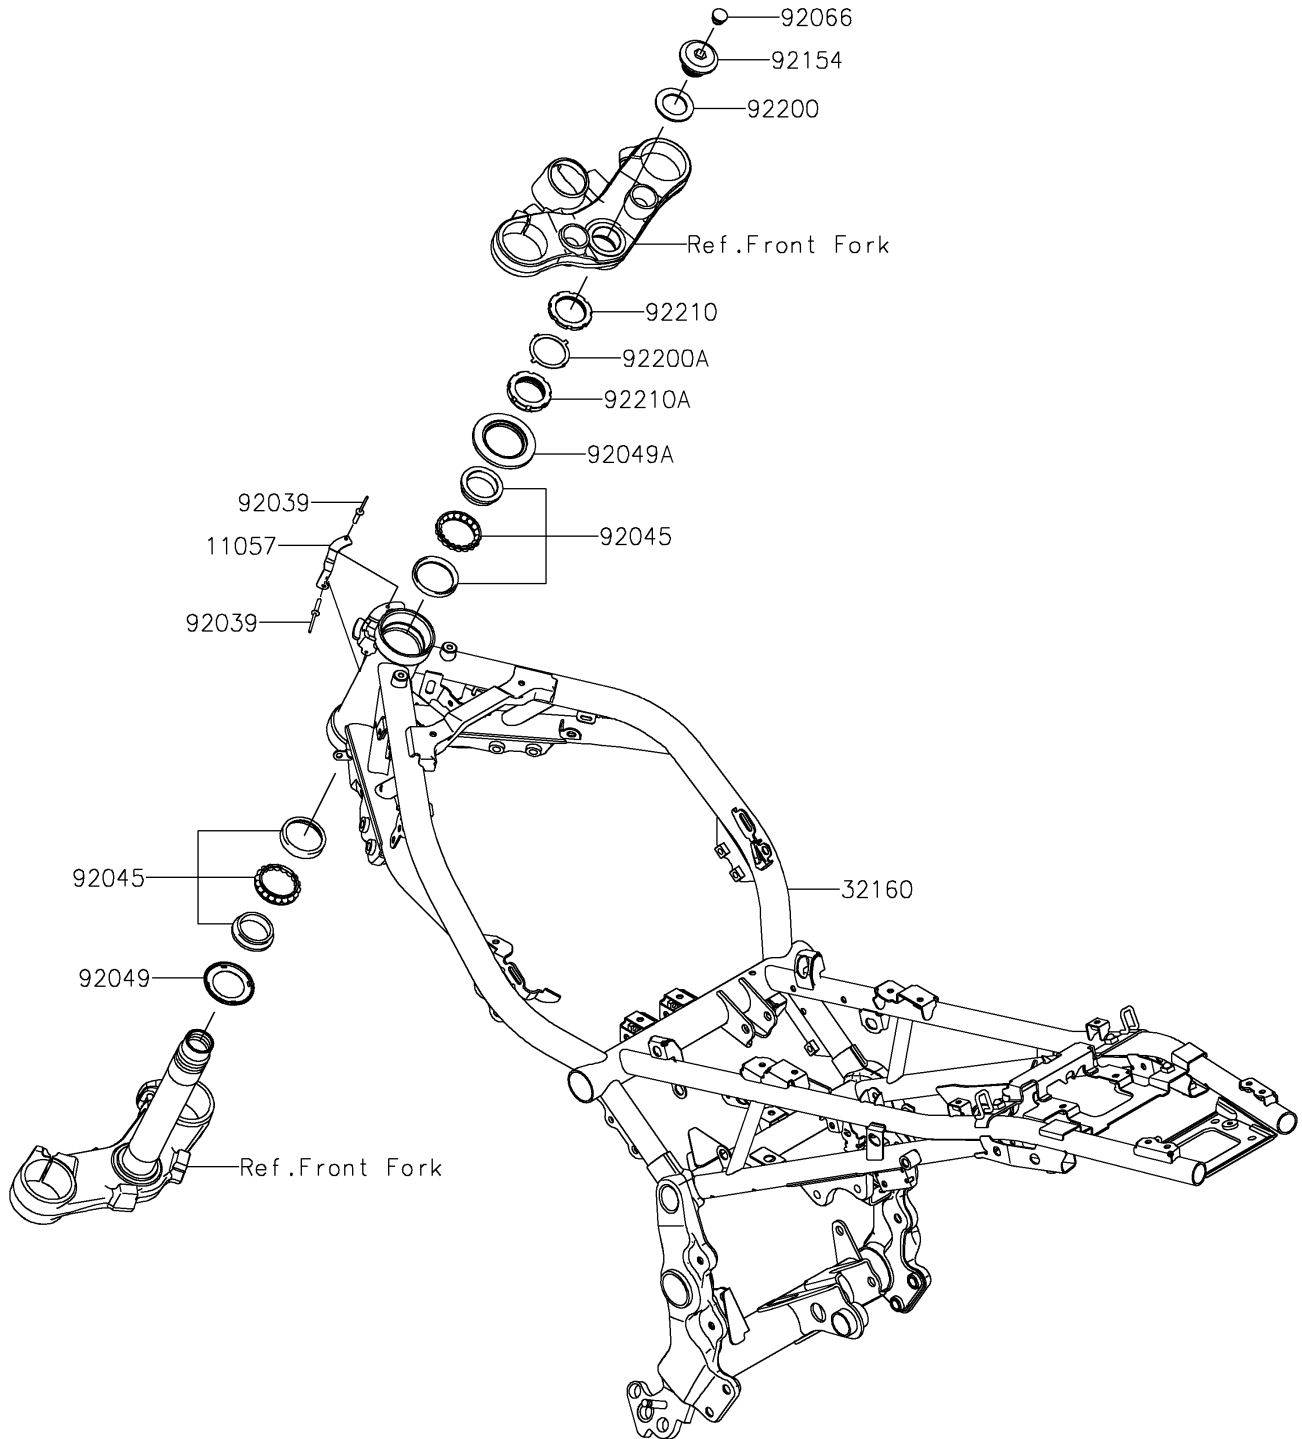

2024 Z900RS CAFE ABS PARTS DIAGRAM

Frame

F2120

2024 Z900RS CAFE ABS PARTS LIST

Frame

ITEM NAME	PART NUMBER	QUANTITY
BRACKET (Ref # 11057)	11057-1310	1
FRAME-COMP,MAIN,F.S.BLACK (Ref # 32160)	32160-1916-18R	1
RIVET (Ref # 92039)	92039-0705	2
BEARING-BALL,SF07A17PX1V1 (Ref # 92045)	92045-1384	2
SEAL-OIL,DS35X55X4 (Ref # 92049)	92049-0022	1
SEAL-OIL,MX043N2 (Ref # 92049A)	92049-1483	1
PLUG (Ref # 92066)	92066-0981	1
BOLT,26MM (Ref # 92154)	92154-4351	1
WASHER,27X42X2.3 (Ref # 92200)	92200-0081	1
WASHER (Ref # 92200A)	92200-0281	1
NUT,STEERING STEM 35MM (Ref # 92210)	92210-0062	1
NUT,STEERING STEM,35MM (Ref # 92210A)	92210-0077	1