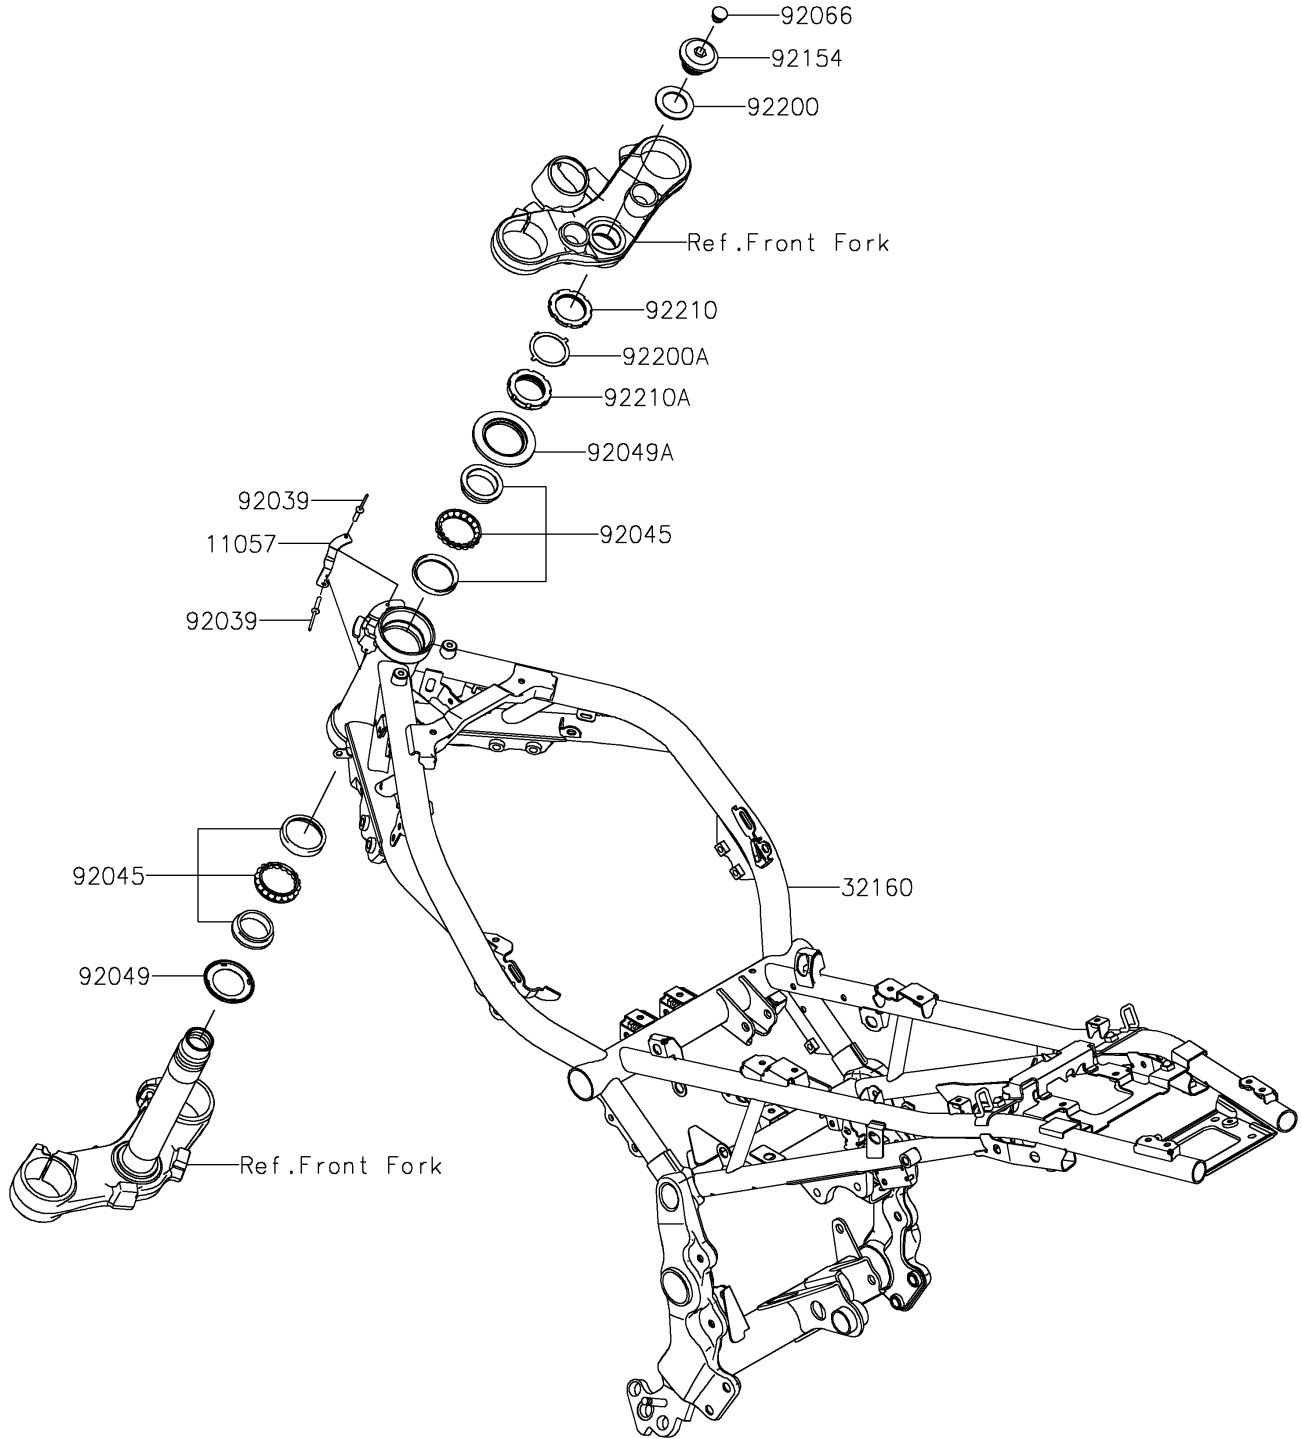

2022 Z900RS CAFE PARTS DIAGRAM

Frame

F2120

2022 Z900RS CAFE PARTS LIST

Frame

ITEM NAME	PART NUMBER	QUANTITY
BRACKET (Ref # 11057)	11057-1310	1
FRAME-COMP,MAIN,F.S.BLACK (Ref # 32160)	32160-1916-18R	1
RIVET (Ref # 92039)	92039-0705	2
BEARING-BALL,SF07A17PX1V1 (Ref # 92045)	92045-1384	2
SEAL-OIL,DS35X55X4 (Ref # 92049)	92049-0022	1
SEAL-OIL,MX043N2 (Ref # 92049A)	92049-1483	1
PLUG (Ref # 92066)	92066-0981	1
BOLT,26MM (Ref # 92154)	92154-4351	1
WASHER,27X42X2.3 (Ref # 92200)	92200-0081	1
WASHER (Ref # 92200A)	92200-0281	1
NUT,STEERING STEM 35MM (Ref # 92210)	92210-0062	1
NUT,STEERING STEM,35MM (Ref # 92210A)	92210-0077	1