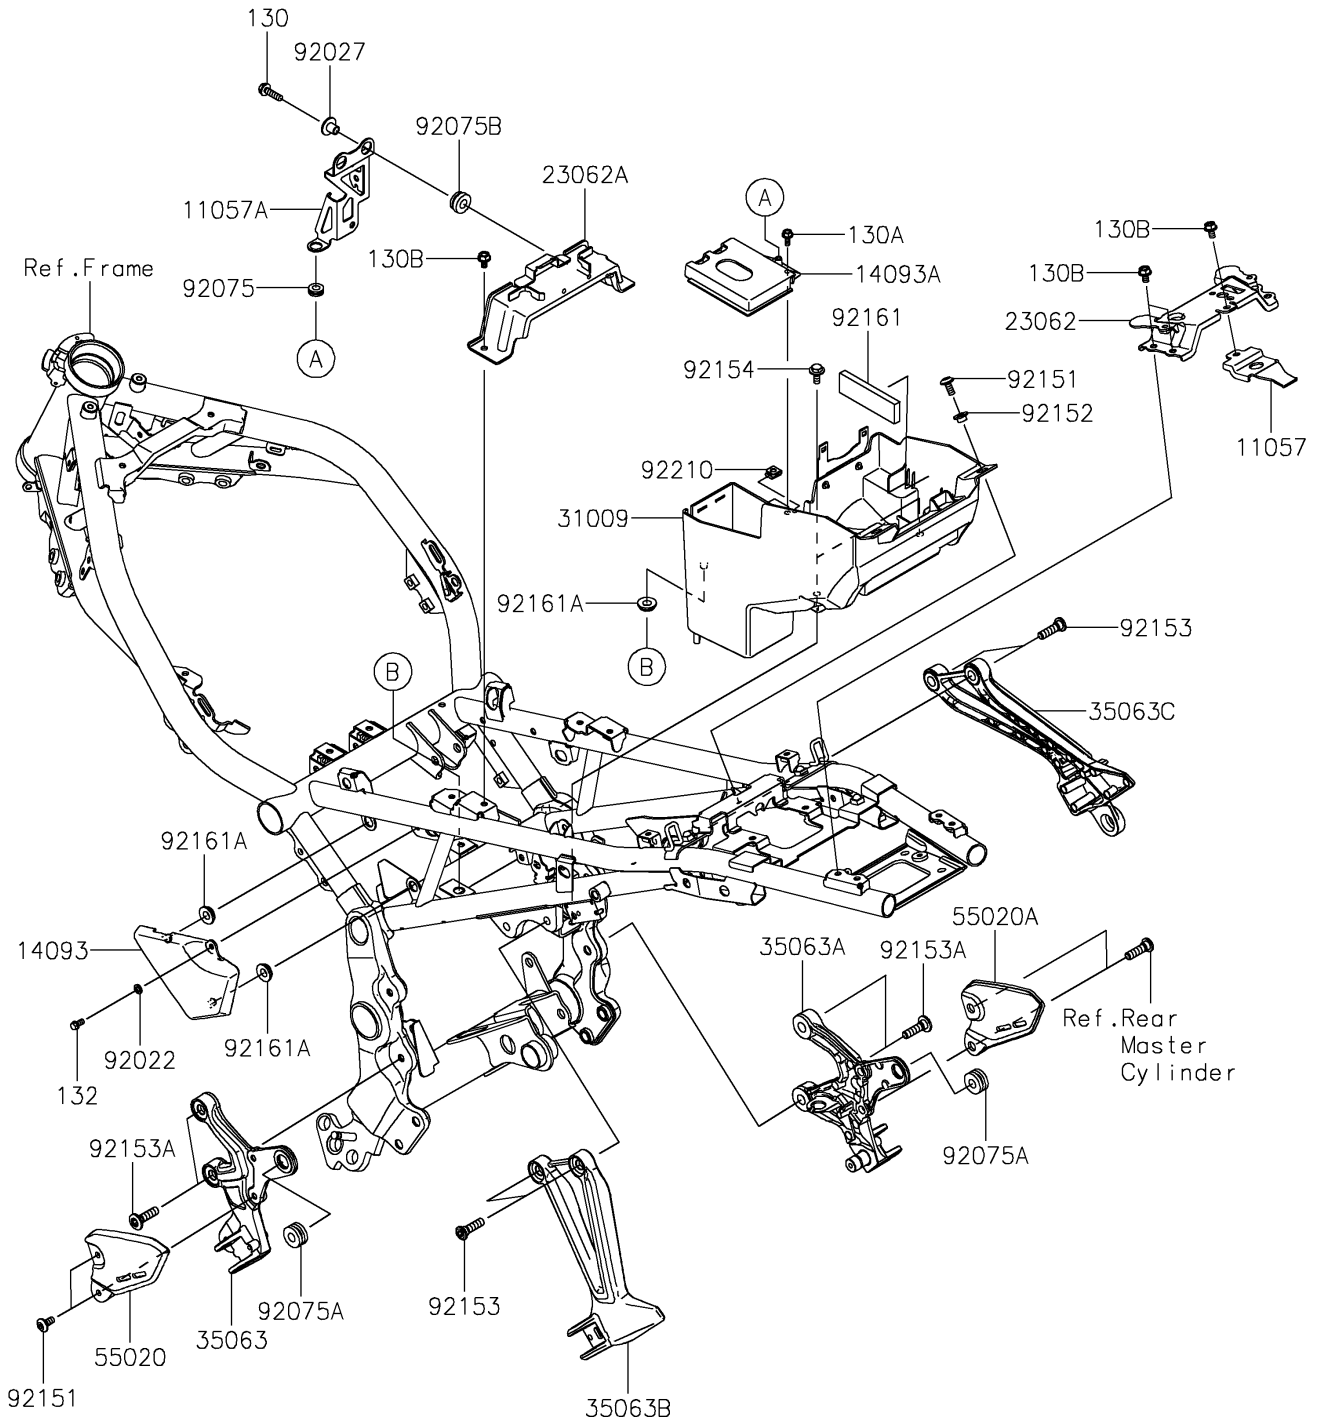

2023 Z900RS CAFE PARTS DIAGRAM

Frame Fittings

F2131

2023 Z900RS CAFE PARTS LIST

Frame Fittings

ITEM NAME	PART NUMBER	QUANTITY
BRACKET,TAIL LAMP (Ref # 11057)	11057-1341	1
BRACKET,REGULATOR (Ref # 11057A)	11057-1393	1
COVER,ABS (Ref # 14093)	14093-0618	1
COVER,CANISTER (Ref # 14093A)	14093-0619	1
BRACKET-COMP,SEAT,RR (Ref # 23062)	23062-0969	1
BRACKET-COMP,SEAT,FR (Ref # 23062A)	23062-0981	1
CASE-COMP-BATTERY (Ref # 31009)	31009-0007	1
STAY,STEP,LH,F.S.BLACK (Ref # 35063)	35063-1391-18R	1
STAY,STEP,RH,F.S.BLACK (Ref # 35063A)	35063-1392-18R	1
STAY,RR STEP,LH,F.S.BLACK (Ref # 35063B)	35063-1393-18R	1
STAY,RR STEP,RH,F.S.BLACK (Ref # 35063C)	35063-1394-18R	1
GUARD,LH (Ref # 55020)	55020-2178	1
GUARD,RH (Ref # 55020A)	55020-2179	1
WASHER,6.3X10.2X1.6 (Ref # 92022)	92022-1588	1
COLLAR,FLANGED,L=12.1,BLACK (Ref # 92027)	92027-1651	2
DAMPER (Ref # 92075)	92075-161	1
DAMPER,10X24X12 (Ref # 92075A)	92075-1690	2
DAMPER (Ref # 92075B)	92075-277	2
BOLT,SOCKET,6X14 (Ref # 92151)	92151-1654	4
COLLAR (Ref # 92152)	92152-0422	2
BOLT,SOCKET,8X30 (Ref # 92153)	92153-1624	4
BOLT,SOCKET,8X30 (Ref # 92153A)	92153-1630	4
BOLT,FLANGED,6X16 (Ref # 92154)	92154-2955	2
DAMPER,25X83X8 (Ref # 92161)	92161-2134	1
DAMPER (Ref # 92161A)	92161-2450	3
NUT (Ref # 92210)	92210-0571	1
BOLT-FLANGED,6X22 (Ref # 130)	130BA0622	2
BOLT-FLANGED,5X12 (Ref # 130A)	130BC0512	1
BOLT-FLANGED,6X10 (Ref # 130B)	130CA0610	7

2023 Z900RS CAFE PARTS LIST

Frame Fittings

ITEM NAME	PART NUMBER	QUANTITY
BOLT-FLANGED-SMALL,5X10 (Ref # 132)	132BA0510	1