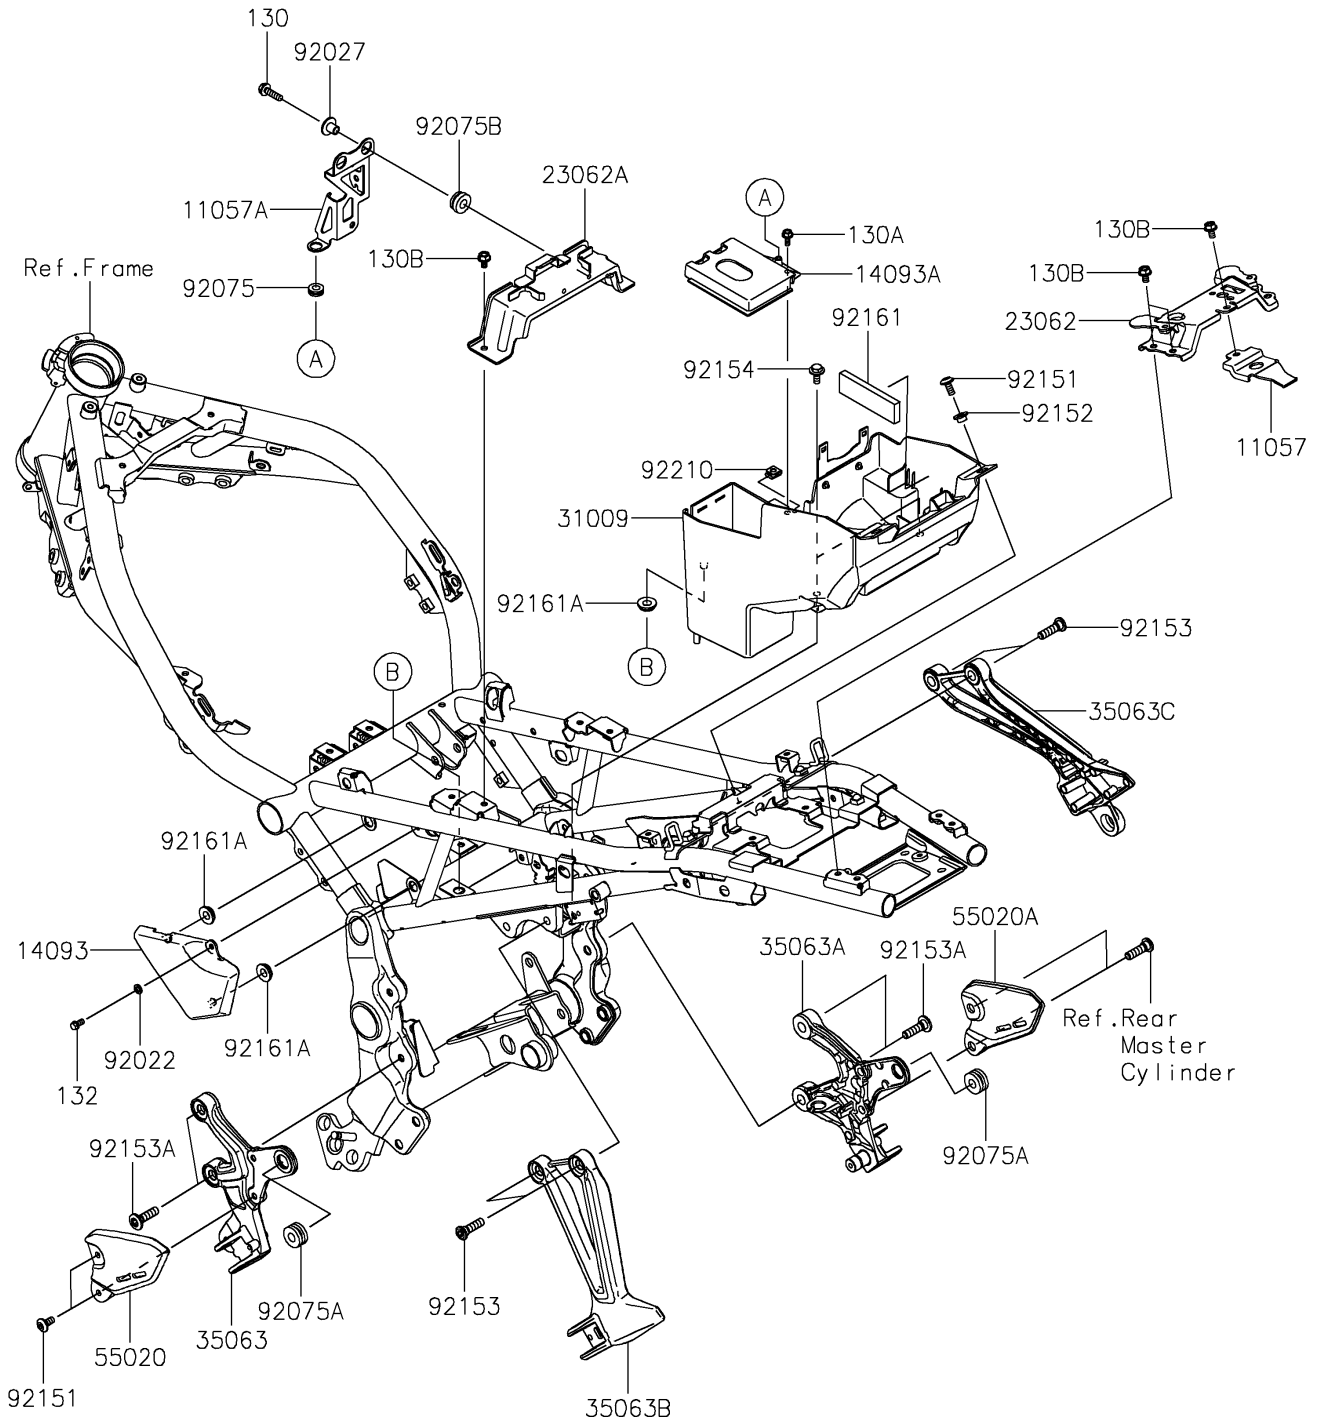

2024 Z900RS CAFE ABS PARTS DIAGRAM

Frame Fittings

F2131

2024 Z900RS CAFE ABS PARTS LIST

Frame Fittings

ITEM NAME	PART NUMBER	QUANTITY
BRACKET,TAIL LAMP (Ref # 11057)	11057-1341	1
BRACKET,REGULATOR (Ref # 11057A)	11057-1393	1
COVER,ABS (Ref # 14093)	14093-0618	1
COVER,CANISTER (Ref # 14093A)	14093-0619	1
BRACKET-COMP,SEAT,RR (Ref # 23062)	23062-0969	1
BRACKET-COMP,SEAT,FR (Ref # 23062A)	23062-0981	1
CASE-COMP-BATTERY (Ref # 31009)	31009-0007	1
STAY,STEP,LH,F.S.BLACK (Ref # 35063)	35063-1391-18R	1
STAY,STEP,RH,F.S.BLACK (Ref # 35063A)	35063-1392-18R	1
STAY,RR STEP,LH,F.S.BLACK (Ref # 35063B)	35063-1393-18R	1
STAY,RR STEP,RH,F.S.BLACK (Ref # 35063C)	35063-1394-18R	1
GUARD,LH (Ref # 55020)	55020-2178	1
GUARD,RH (Ref # 55020A)	55020-2179	1
WASHER,6.3X10.2X1.6 (Ref # 92022)	92022-1588	1
COLLAR,FLANGED,L=12.1,BLACK (Ref # 92027)	92027-1651	2
DAMPER (Ref # 92075)	92075-161	1
DAMPER,10X24X12 (Ref # 92075A)	92075-1690	2
DAMPER (Ref # 92075B)	92075-277	2
BOLT,SOCKET,6X14 (Ref # 92151)	92151-1654	4
COLLAR (Ref # 92152)	92152-0422	2
BOLT,SOCKET,8X30 (Ref # 92153)	92153-1624	4
BOLT,SOCKET,8X30 (Ref # 92153A)	92153-1630	4
BOLT,FLANGED,6X16 (Ref # 92154)	92154-2955	2
DAMPER,25X83X8 (Ref # 92161)	92161-2134	1
DAMPER (Ref # 92161A)	92161-2450	3
NUT (Ref # 92210)	92210-0571	1
BOLT-FLANGED,6X22 (Ref # 130)	130BA0622	2
BOLT-FLANGED,5X12 (Ref # 130A)	130BC0512	1
BOLT-FLANGED,6X10 (Ref # 130B)	130CA0610	7

2024 Z900RS CAFE ABS PARTS LIST

Frame Fittings

ITEM NAME	PART NUMBER	QUANTITY
BOLT-FLANGED-SMALL,5X10 (Ref # 132)	132BA0510	1