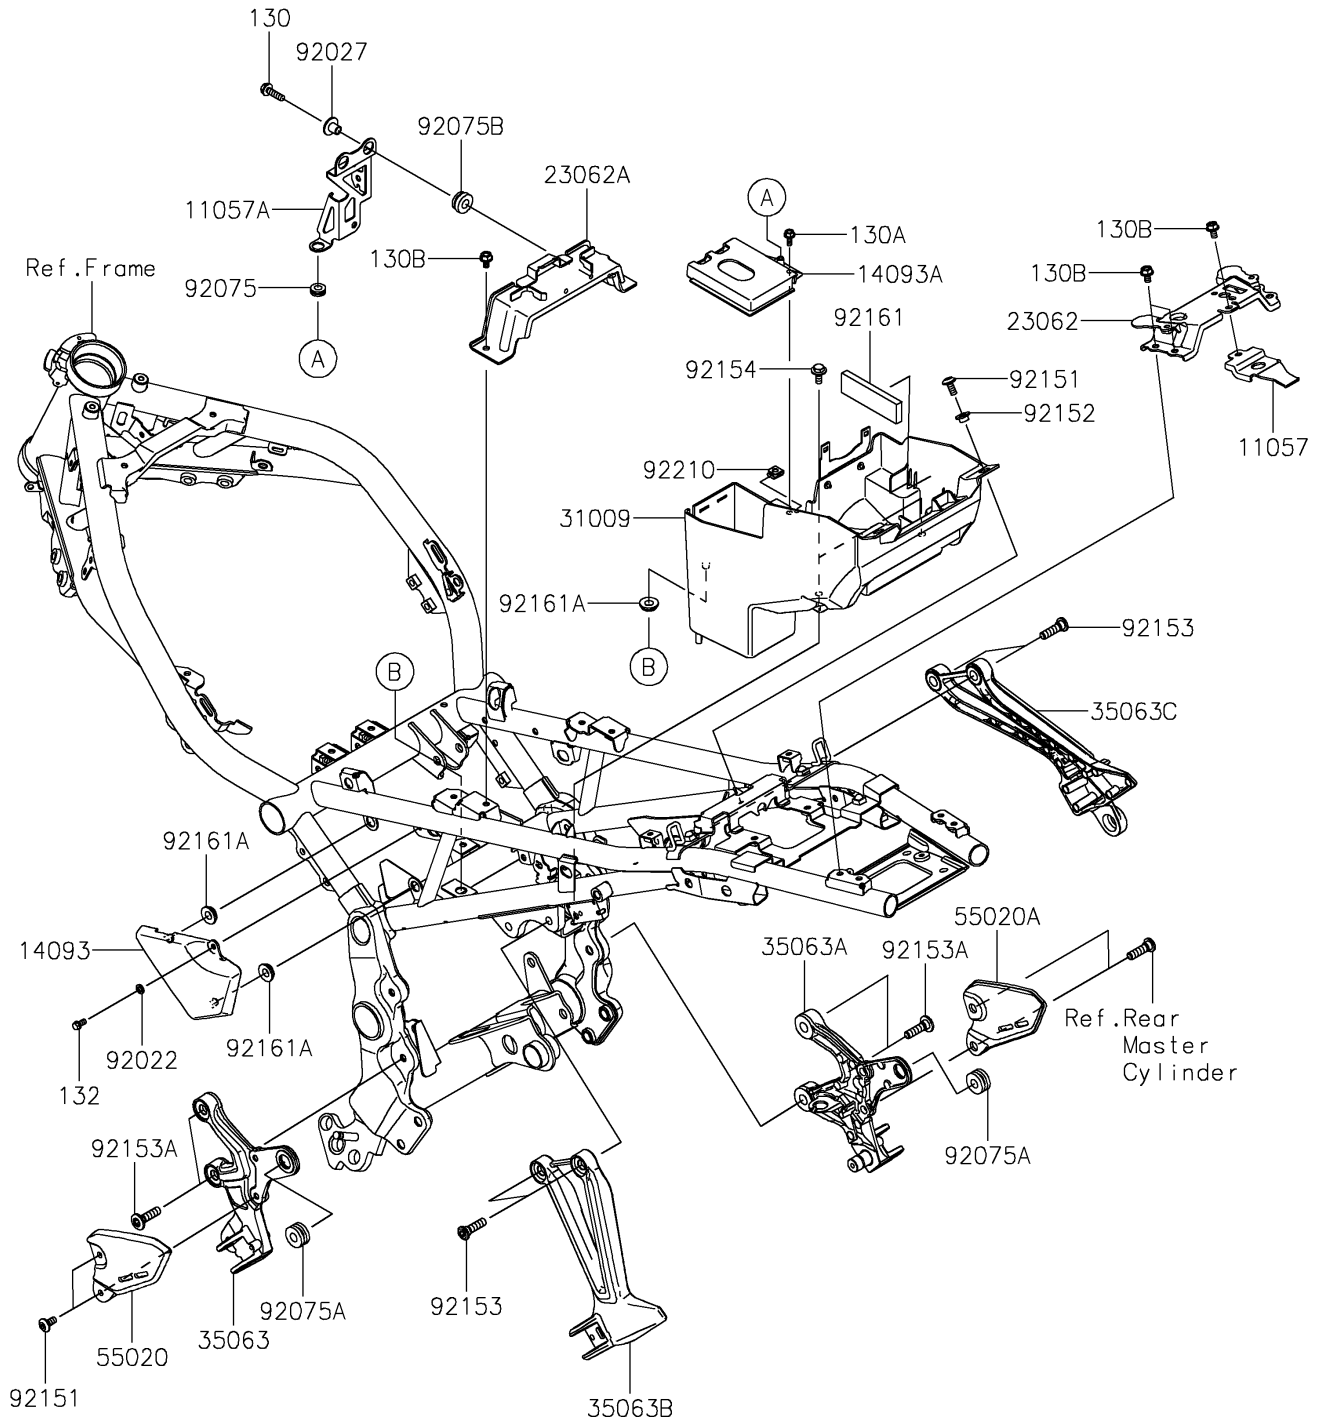

# 2022 Z900RS CAFE PARTS DIAGRAM

## Frame Fittings

F2131

# 2022 Z900RS CAFE PARTS LIST

Frame Fittings

ITEM NAME	PART NUMBER	QUANTITY
-----------	-------------	----------