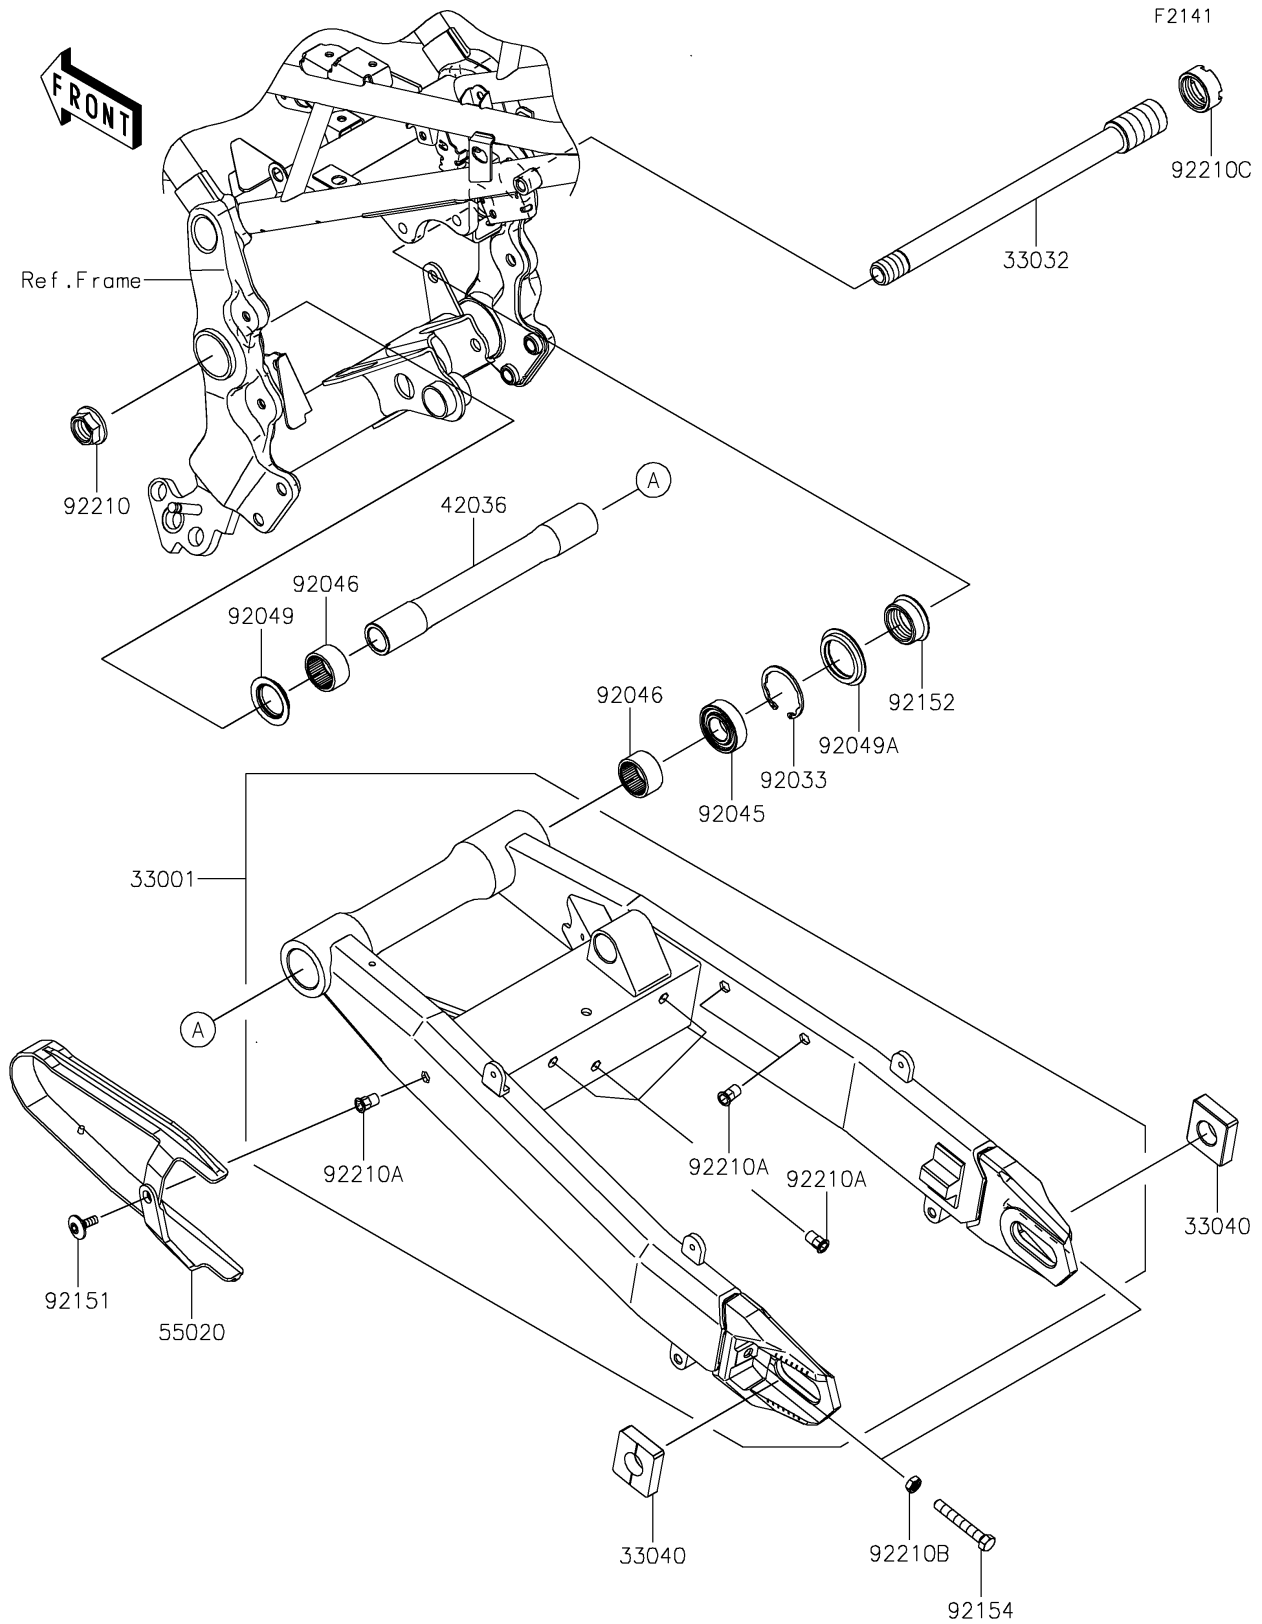

# 2022 Z900RS CAFE PARTS DIAGRAM

Swingarm

### Swingarm

ITEM NAME	PART NUMBER	QUANTITY
ARM-COMP-SWING,F.S.BLACK (Ref # 33001)	33001-0699-18R	1
SHAFT-SWING ARM,20X269 (Ref # 33032)	33032-0055	1
ADJUSTER-CHAIN (Ref # 33040)	33040-1109	2
SLEEVE,20.1X28X236.5 (Ref # 42036)	42036-0815	1
GUARD,CHAIN (Ref # 55020)	55020-2184	1
RING-SNAP,42MM (Ref # 92033)	92033-1041	1
BEARING-BALL,6004UL11 (Ref # 92045)	92045-0017	1
BEARING-NEEDLE,7E-HVS 28X34X17 (Ref # 92046)	92046-0008	2
SEAL-OIL,28X34X5.7 (Ref # 92049)	92049-1181	1
SEAL-OIL,MHA 35 42 5.7F (Ref # 92049A)	92049-1380	1
BOLT,SOCKET,6X18 (Ref # 92151)	92151-1149	1
COLLAR,28X35X15 (Ref # 92152)	92152-2781	1
BOLT-SMALL,8X55 (Ref # 92154)	92154-1962	2
NUT,FLANGED,20MM (Ref # 92210)	92210-0320	1
NUT,POP,6MM,L=16.5 (Ref # 92210A)	92210-0324	6
NUT-HEX-SMALL,8MM (Ref # 92210B)	92210-1459	2
NUT,28MM (Ref # 92210C)	92210-1575	1