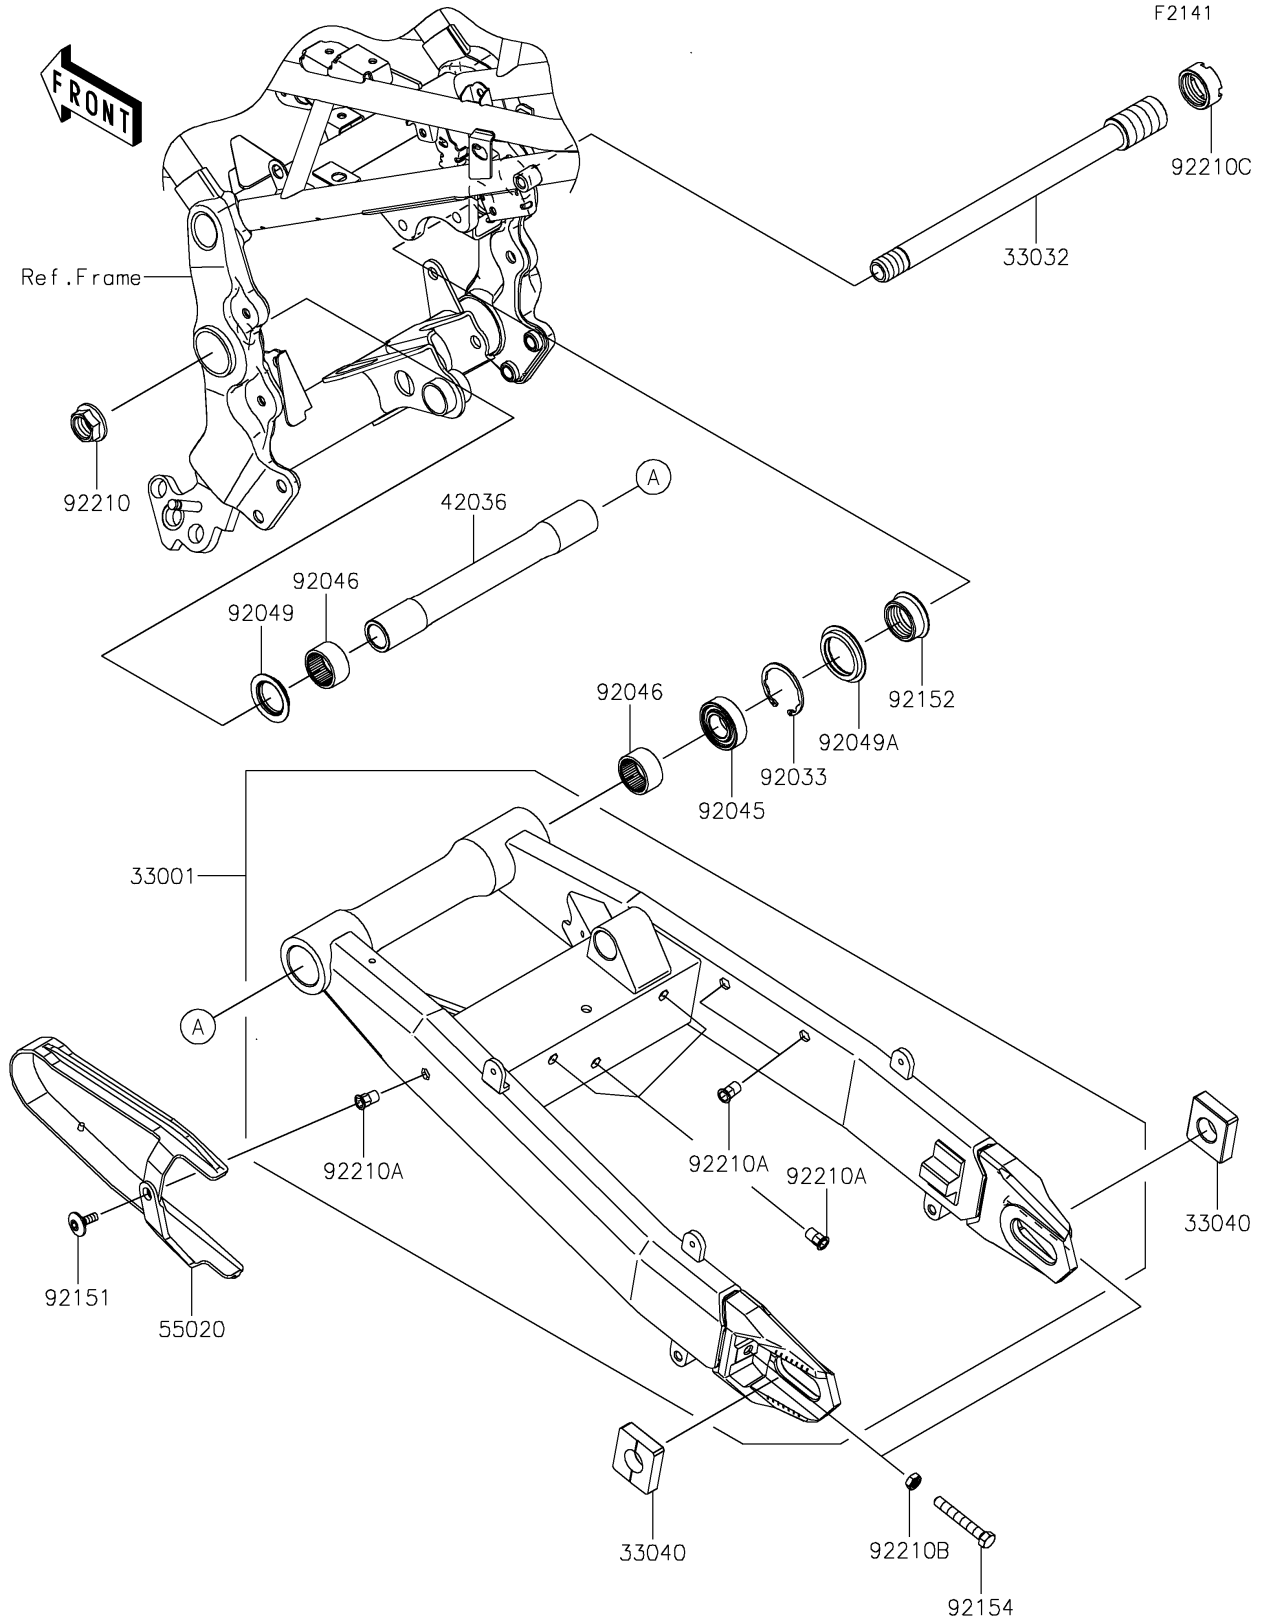

2023 Z900RS CAFE PARTS DIAGRAM

Swingarm

2023 Z900RS CAFE PARTS LIST

Swingarm

ITEM NAME	PART NUMBER	QUANTITY
ARM-COMP-SWING,F.S.BLACK (Ref # 33001)	33001-0699-18R	1
SHAFT-SWING ARM,20X269 (Ref # 33032)	33032-0055	1
ADJUSTER-CHAIN (Ref # 33040)	33040-1109	2
SLEEVE,20.1X28X236.5 (Ref # 42036)	42036-0815	1
GUARD,CHAIN (Ref # 55020)	55020-2184	1
RING-SNAP,42MM (Ref # 92033)	92033-1041	1
BEARING-BALL,6004UL11 (Ref # 92045)	92045-0017	1
BEARING-NEEDLE,7E-HVS 28X34X17 (Ref # 92046)	92046-0008	2
SEAL-OIL,28X34X5.7 (Ref # 92049)	92049-1181	1
SEAL-OIL,MHA 35 42 5.7F (Ref # 92049A)	92049-1380	1
BOLT,SOCKET,6X18 (Ref # 92151)	92151-1149	1
COLLAR,28X35X15 (Ref # 92152)	92152-2781	1
BOLT-SMALL,8X55 (Ref # 92154)	92154-1962	2
NUT,FLANGED,20MM (Ref # 92210)	92210-0320	1
NUT,POP,6MM,L=16.5 (Ref # 92210A)	92210-0324	6
NUT-HEX-SMALL,8MM (Ref # 92210B)	92210-1459	2
NUT,28MM (Ref # 92210C)	92210-1575	1