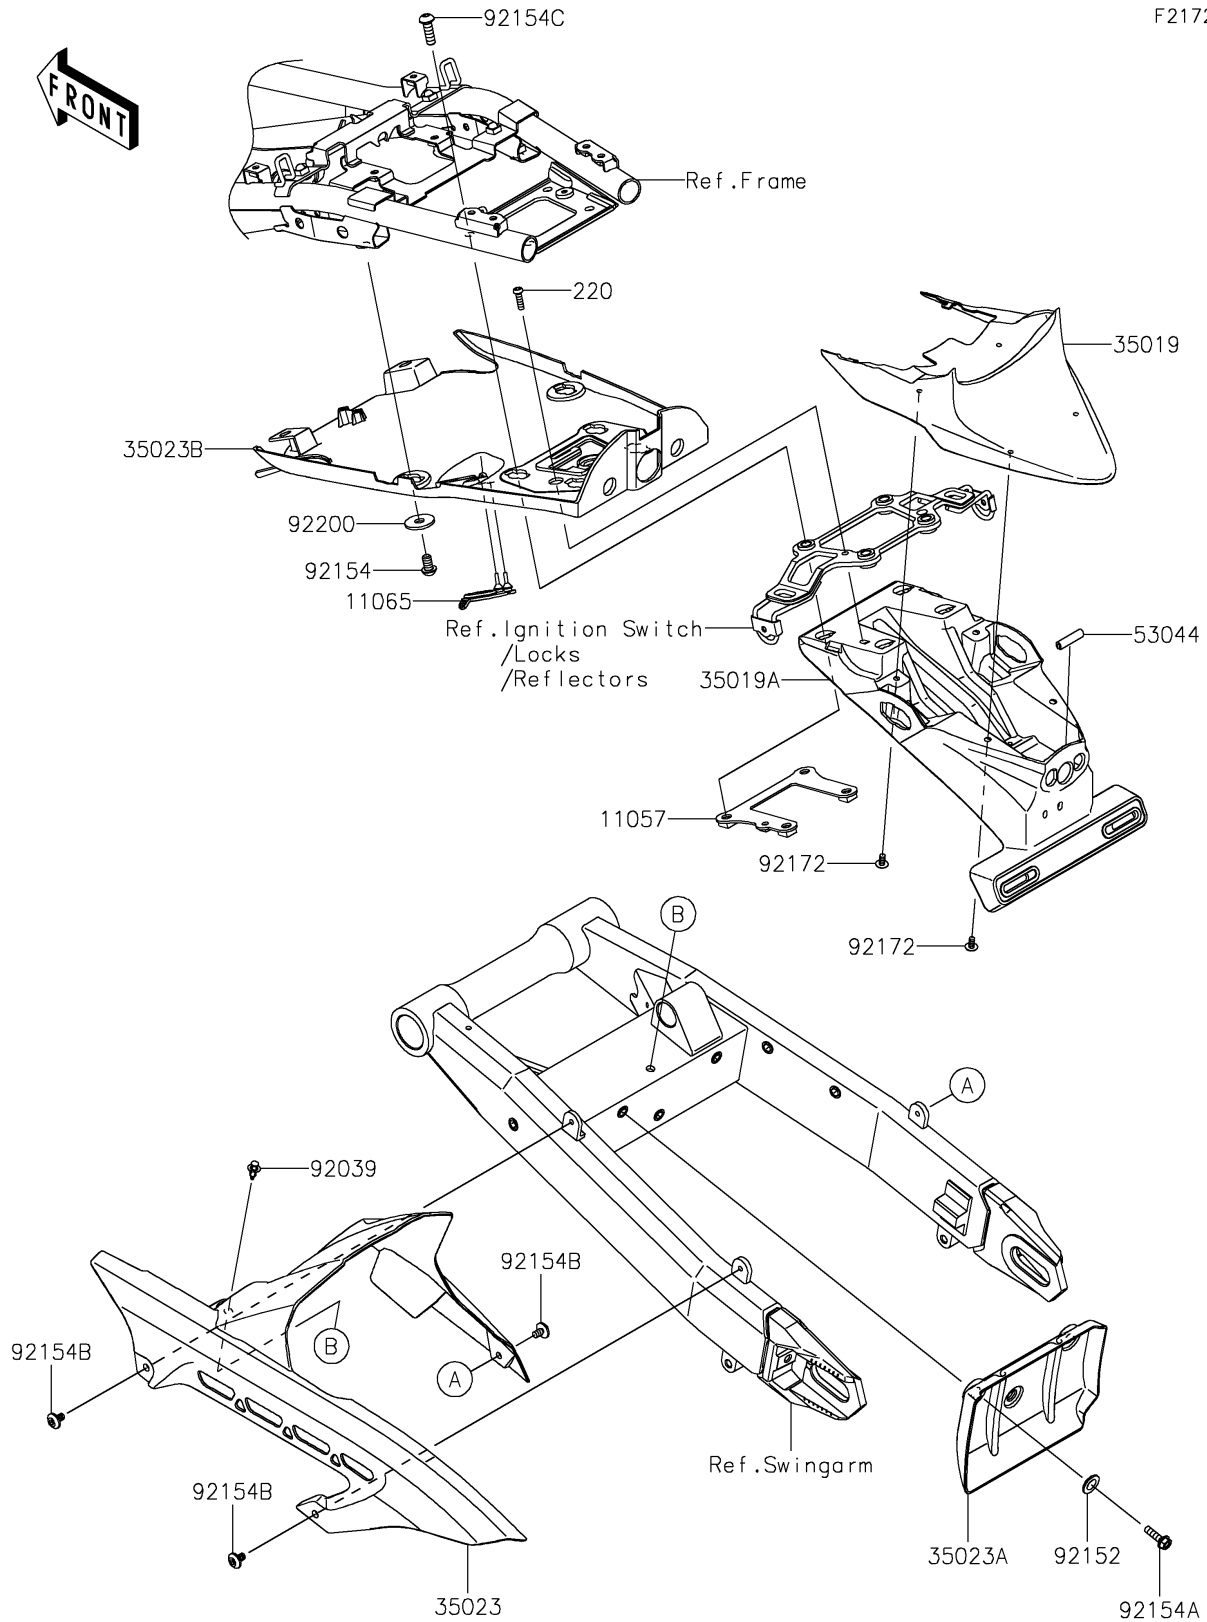

2024 Z900RS CAFE PARTS DIAGRAM

Rear Fender(s)

F2172

2024 Z900RS CAFE PARTS LIST

Rear Fender(s)

ITEM NAME	PART NUMBER	QUANTITY
BRACKET (Ref # 11057)	11057-0877	1
CAP (Ref # 11065)	11065-0998	1
FLAP (Ref # 35019)	35019-0637	1
FLAP,NUMBER PLATE (Ref # 35019A)	35019-0662	1
FENDER-REAR,INNER (Ref # 35023)	35023-0421	1
FENDER-REAR,INNER,LWR (Ref # 35023A)	35023-0432	1
FENDER-REAR (Ref # 35023B)	35023-0447	1
TRIM (Ref # 53044)	53044-0624	1
RIVET (Ref # 92039)	92039-0086	1
COLLAR,6.8X20X4.6 (Ref # 92152)	92152-2432	3
BOLT,SOCKET,8X14 (Ref # 92154)	92154-2651	2
BOLT,FLANGED,6X22 (Ref # 92154A)	92154-2673	3
BOLT (Ref # 92154B)	92154-2840	3
BOLT,SOCKET,8X25 (Ref # 92154C)	92154-2954	4
SCREW,TAPPING,5X10 (Ref # 92172)	92172-0335	4
WASHER,9X28X2.3 (Ref # 92200)	92200-1951	2
SCREW-PAN-CROS,5X18 (Ref # 220)	220AB0518	1