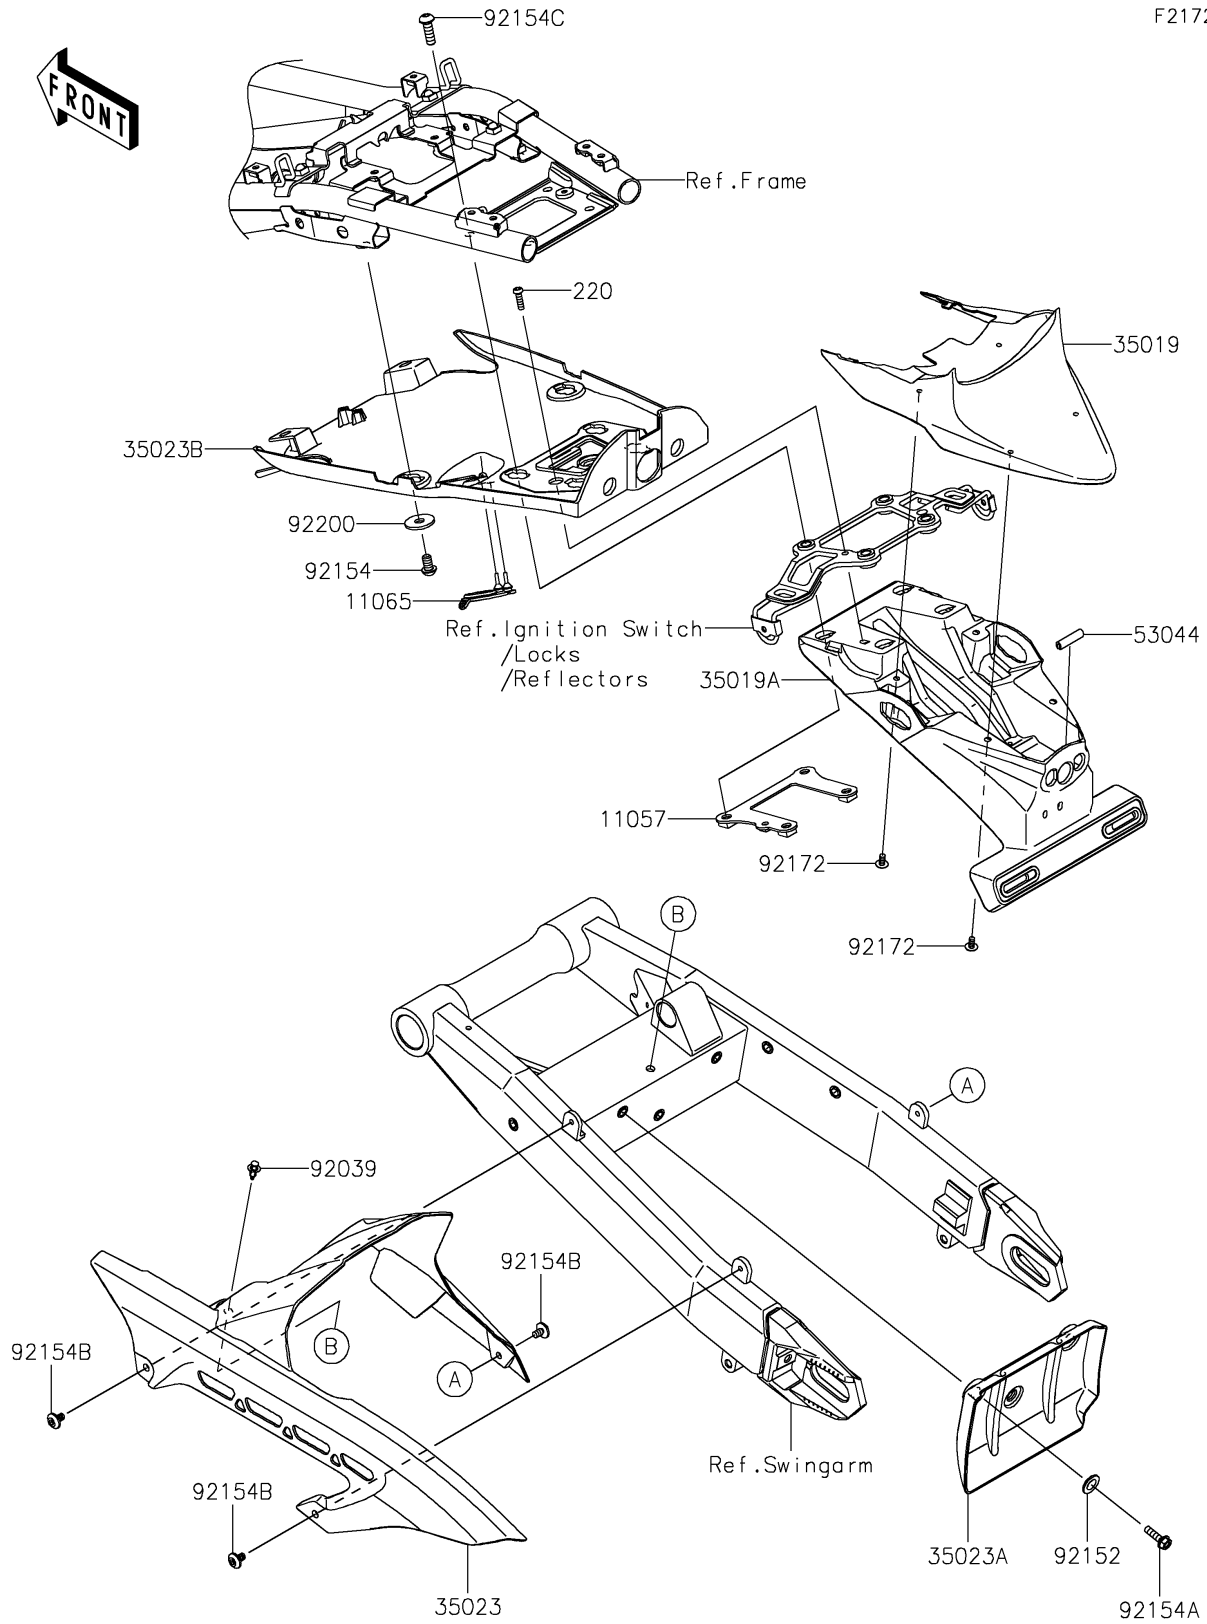

# 2025 Z900RS CAFE PARTS DIAGRAM

Rear Fender(s)

F2172

## 2025 Z900RS CAFE PARTS LIST

### Rear Fender(s)

ITEM NAME	PART NUMBER	QUANTITY
BRACKET (Ref # 11057)	11057-0877	1
CAP (Ref # 11065)	11065-0998	1
FLAP (Ref # 35019)	35019-0637	1
FLAP,NUMBER PLATE (Ref # 35019A)	35019-0662	1
FENDER-REAR,INNER (Ref # 35023)	35023-0421	1
FENDER-REAR,INNER,LWR (Ref # 35023A)	35023-0432	1
FENDER-REAR (Ref # 35023B)	35023-0447	1
TRIM (Ref # 53044)	53044-0624	1
RIVET (Ref # 92039)	92039-0086	1
COLLAR,6.8X20X4.6 (Ref # 92152)	92152-2432	3
BOLT,SOCKET,8X14 (Ref # 92154)	92154-2651	2
BOLT,FLANGED,6X22 (Ref # 92154A)	92154-2673	3
BOLT (Ref # 92154B)	92154-2840	3
BOLT,SOCKET,8X25 (Ref # 92154C)	92154-2954	4
SCREW,TAPPING,5X10 (Ref # 92172)	92172-0335	4
WASHER,9X28X2.3 (Ref # 92200)	92200-1951	2
SCREW-PAN-CROS,5X18 (Ref # 220)	220AB0518	1