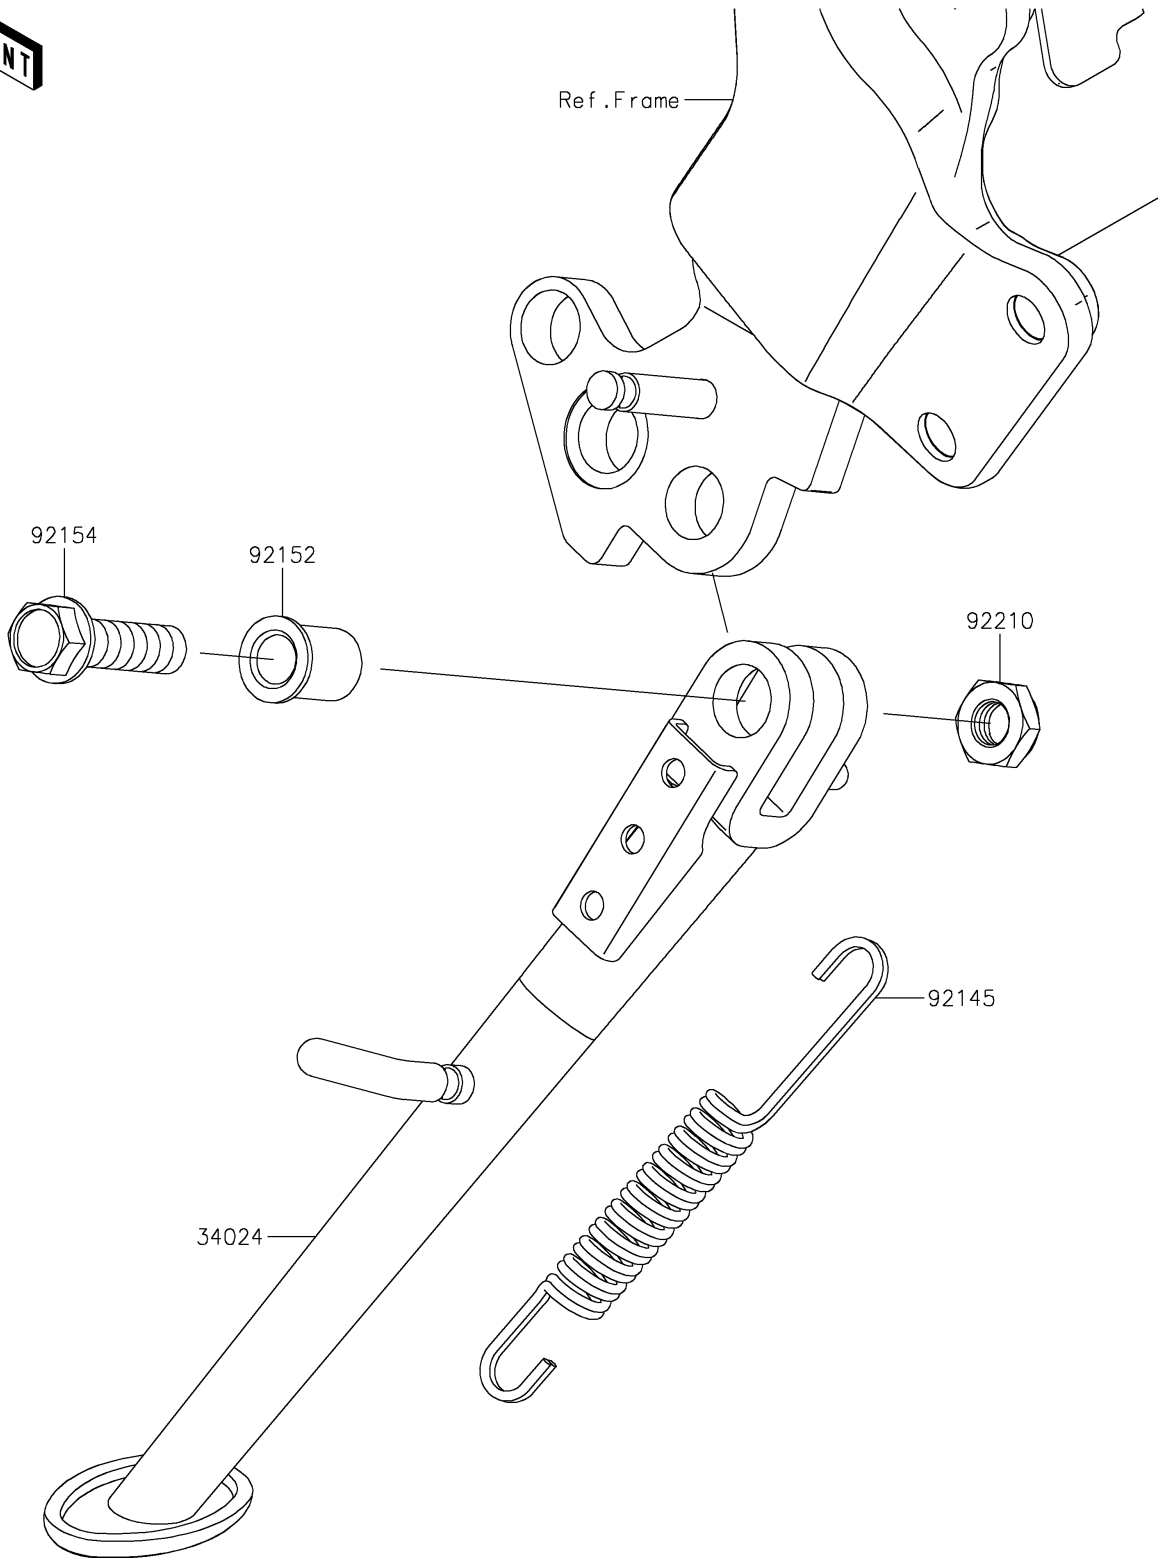

# 2022 Z900RS CAFE PARTS DIAGRAM

Stand(s)

F2190

## 2022 Z900RS CAFE PARTS LIST

Stand(s)

ITEM NAME	PART NUMBER	QUANTITY
STAND-SIDE,F.S.BLACK (Ref # 34024)	34024-0151-18R	1
SPRING,SIDE STAND (Ref # 92145)	92145-0562	1
COLLAR,10.2X15X20.1 (Ref # 92152)	92152-1828	1
BOLT,FLANGED,10X37 (Ref # 92154)	92154-2848	1
NUT,LOCK,10MM (Ref # 92210)	92210-1184	1