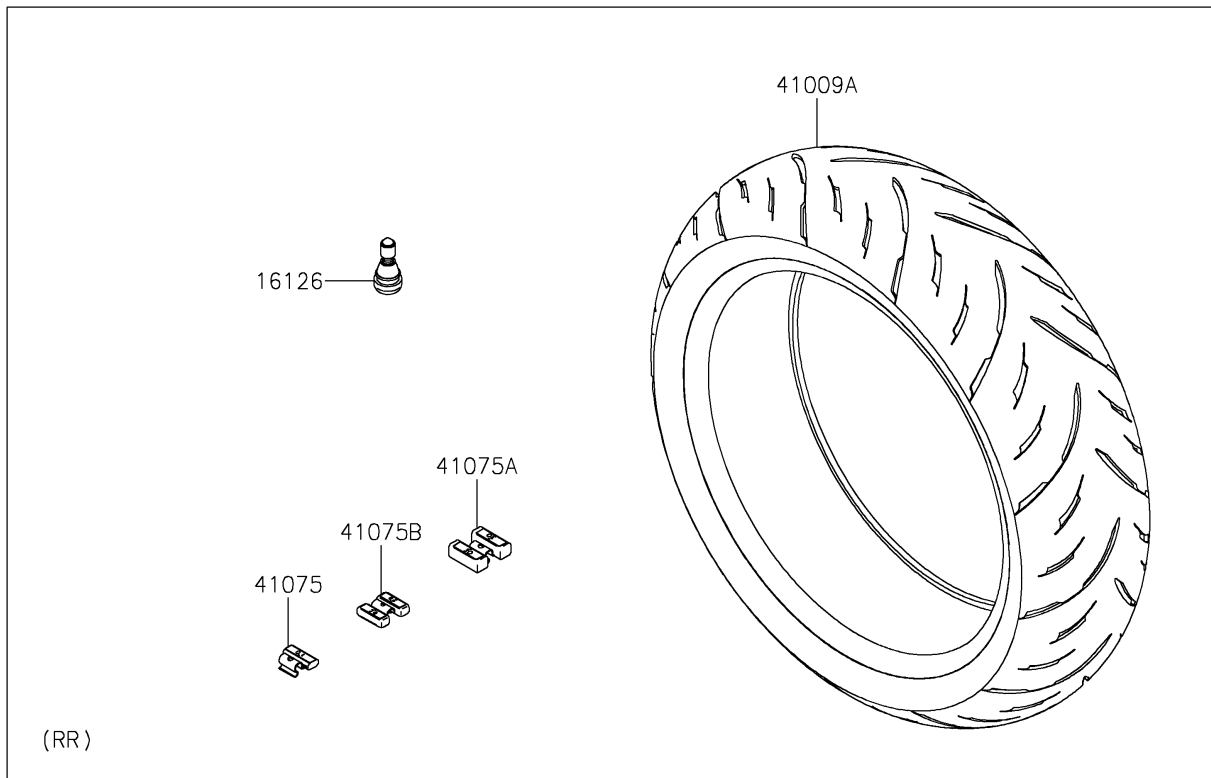

# 2025 Z900RS CAFE PARTS DIAGRAM

Tires

F2210

### Tires

ITEM NAME	PART NUMBER	QUANTITY
VALVE,TIRE (Ref # 16126)	16126-1140	2
TIRE,FR,120/70ZR17(58W),GPR300 (Ref # 41009)	41009-0753	1
TIRE,RR,180/55ZR17(73W),GPR300 (Ref # 41009A)	41009-0754	1
BALANCER-WHEEL,10G,SILVER (Ref # 41075)	41075-0007	AR
BALANCER-WHEEL,30G,SILVER (Ref # 41075A)	41075-0017	AR
BALANCER-WHEEL,20G,SILVER (Ref # 41075B)	41075-0018	AR