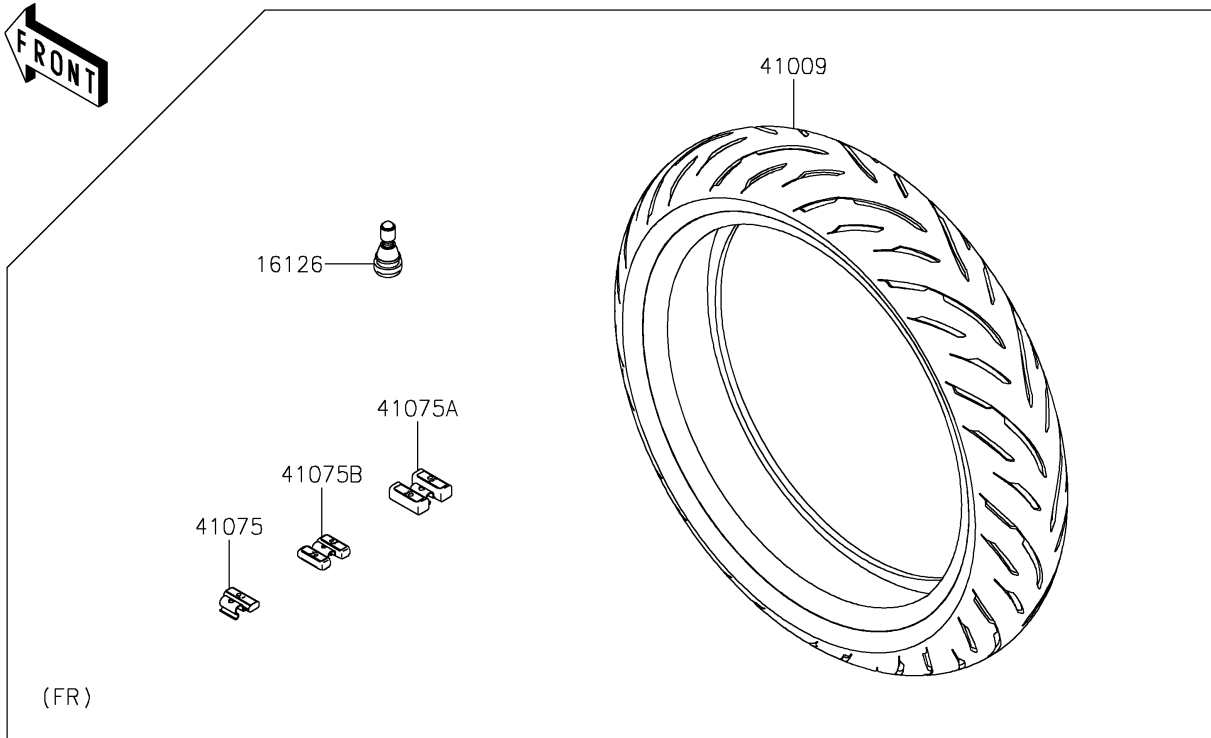

# 2025 Z900RS CAFE PARTS DIAGRAM

Tires

F2210

### Tires

ITEM NAME	PART NUMBER	QUANTITY
VALVE,TIRE (Ref # 16126)	16126-1140	2
TIRE,FR,120/70ZR17(58W),GPR300 (Ref # 41009)	41009-0753	1
TIRE,RR,180/55ZR17(73W),GPR300 (Ref # 41009A)	41009-0754	1
BALANCER-WHEEL,10G,SILVER (Ref # 41075)	41075-0007	AR
BALANCER-WHEEL,30G,SILVER (Ref # 41075A)	41075-0017	AR
BALANCER-WHEEL,20G,SILVER (Ref # 41075B)	41075-0018	AR