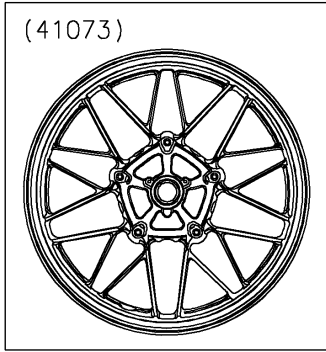

2023 Z900RS CAFE PARTS DIAGRAM

Front Wheel

F2230

WOD

2023 Z900RS CAFE PARTS LIST

Front Wheel

ITEM NAME	PART NUMBER	QUANTITY
-----------	-------------	----------