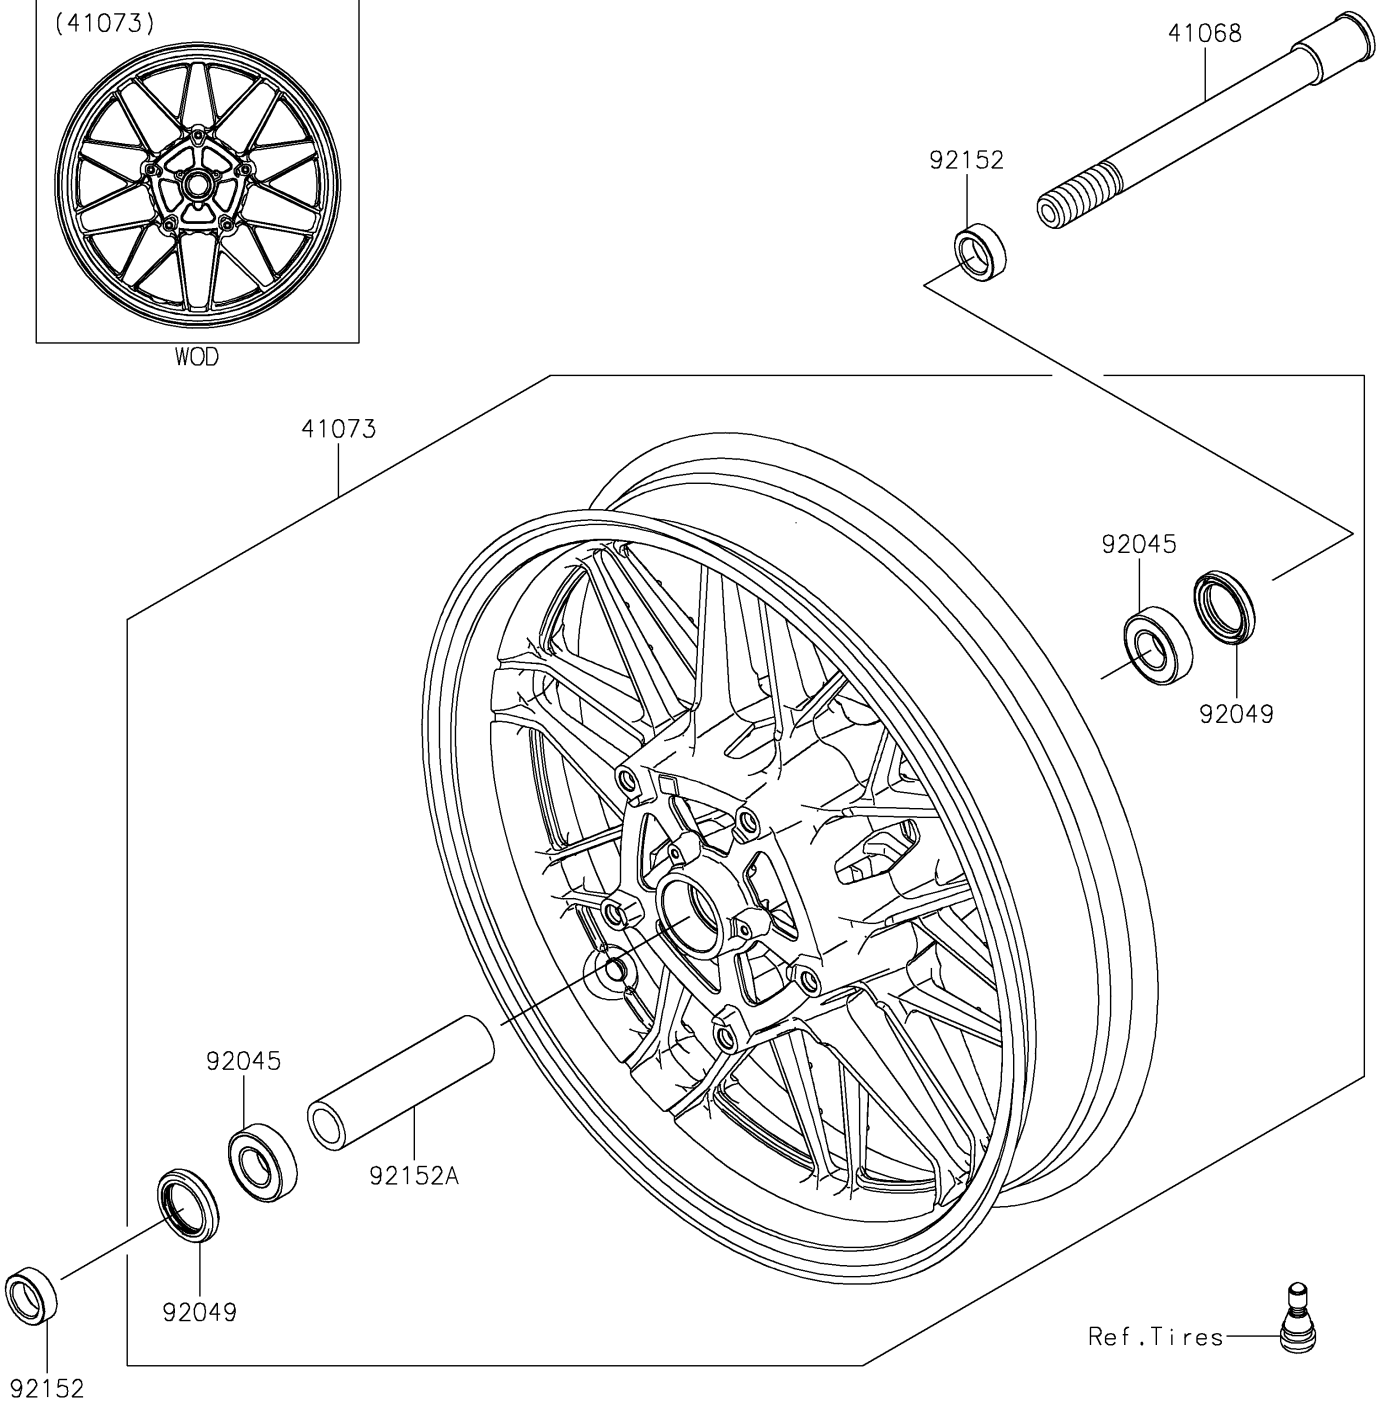

2023 Z900RS CAFE PARTS DIAGRAM

Front Wheel

F2230

WOD

2023 Z900RS CAFE PARTS LIST

Front Wheel

ITEM NAME	PART NUMBER	QUANTITY
-----------	-------------	----------