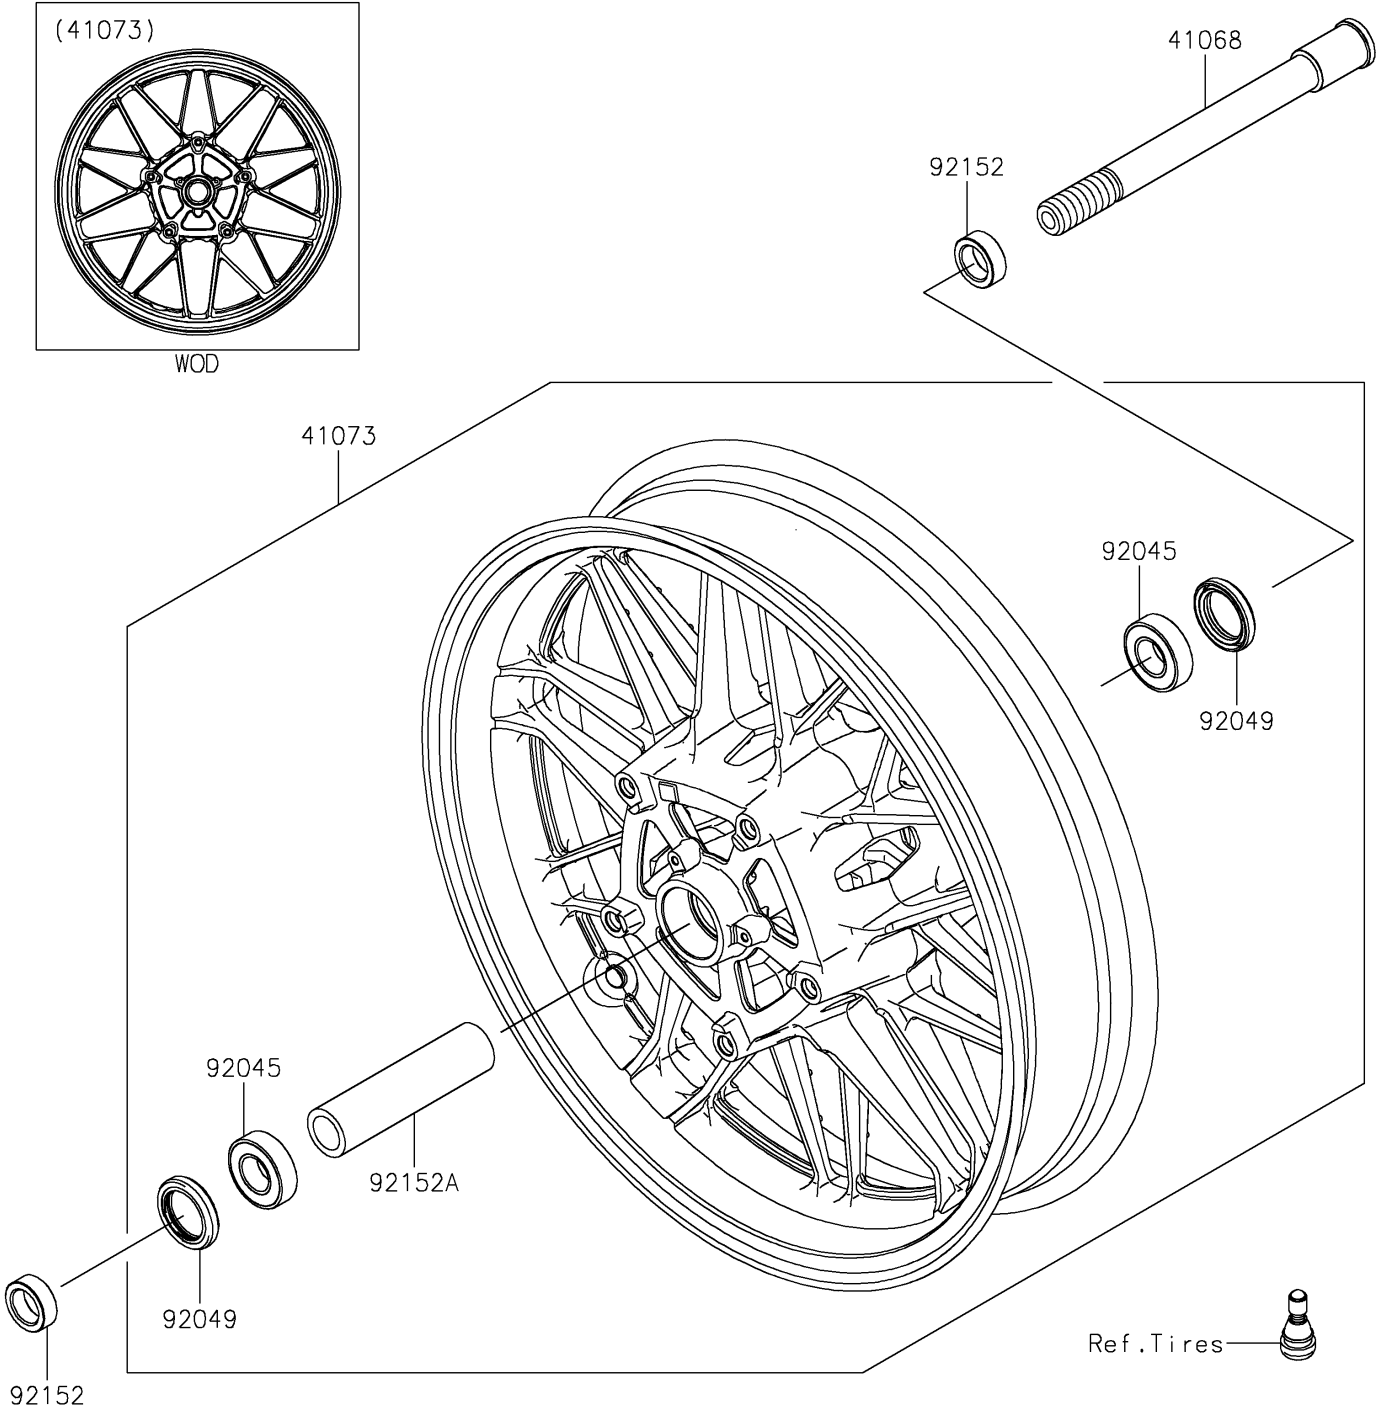

# 2024 Z900RS CAFE ABS PARTS DIAGRAM

Front Wheel

F2230

WOD

## 2024 Z900RS CAFE ABS PARTS LIST

### Front Wheel

ITEM NAME	PART NUMBER	QUANTITY
AXLE,FR,20X199 (Ref # 41068)	41068-0618	1
WHEEL-ASSY,FR,G.BLACK (Ref # 41073)	41073-0722-18F	1
BEARING-BALL,20X42X12 (Ref # 92045)	92045-0820	2
SEAL-OIL,BJN30427-C3 (Ref # 92049)	92049-1057	2
COLLAR,20X30X10.5 (Ref # 92152)	92152-2420	2
COLLAR,20.2X29X115 (Ref # 92152A)	92152-2478	1