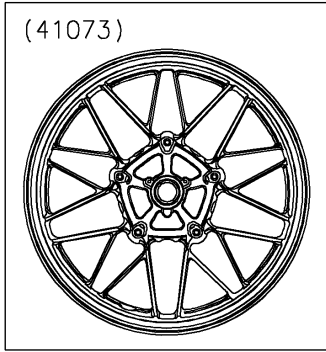

# 2024 Z900RS CAFE ABS PARTS DIAGRAM

Front Wheel

F2230

WOD

### Front Wheel

ITEM NAME	PART NUMBER	QUANTITY
AXLE,FR,20X199 (Ref # 41068)	41068-0618	1
WHEEL-ASSY,FR,G.BLACK (Ref # 41073)	41073-0722-18F	1
BEARING-BALL,20X42X12 (Ref # 92045)	92045-0820	2
SEAL-OIL,BJN30427-C3 (Ref # 92049)	92049-1057	2
COLLAR,20X30X10.5 (Ref # 92152)	92152-2420	2
COLLAR,20.2X29X115 (Ref # 92152A)	92152-2478	1