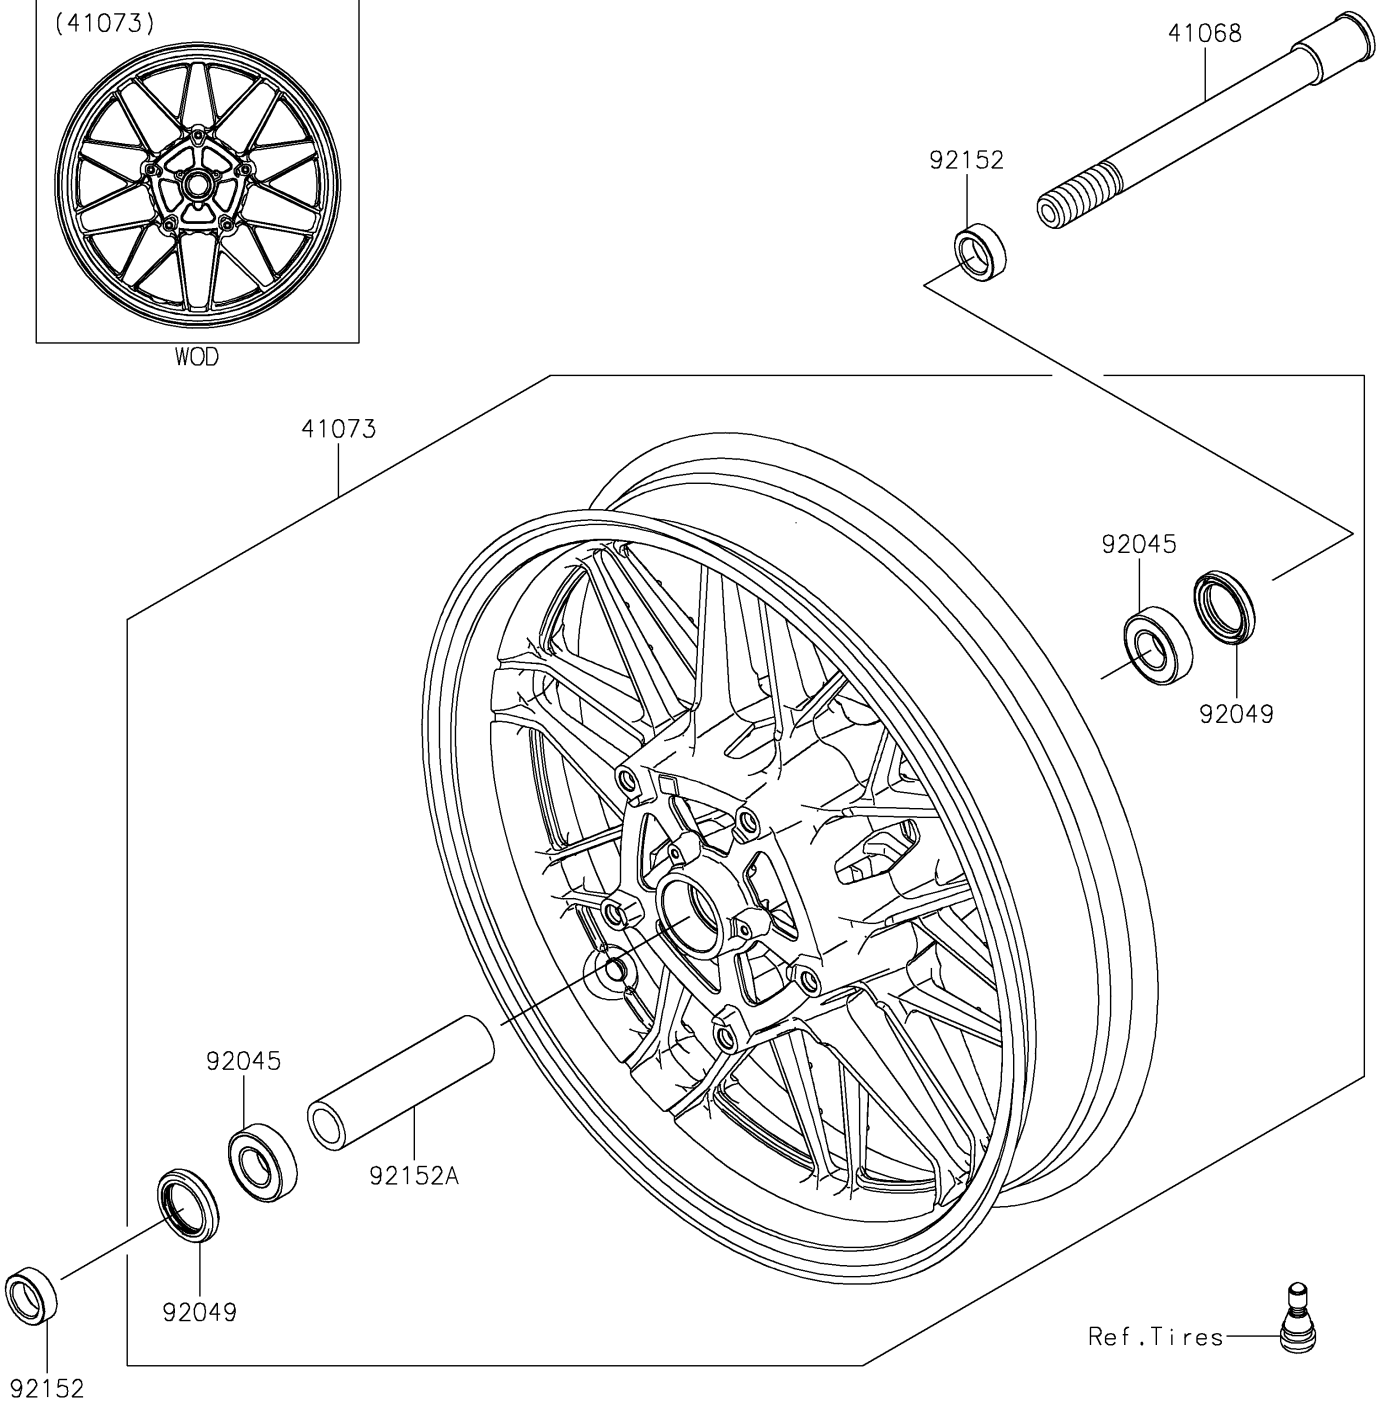

2022 Z900RS CAFE PARTS DIAGRAM

Front Wheel

F2230

WOD

2022 Z900RS CAFE PARTS LIST

Front Wheel

ITEM NAME	PART NUMBER	QUANTITY
-----------	-------------	----------