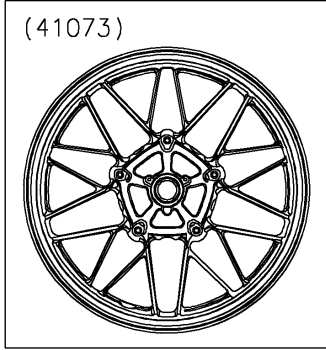

2022 Z900RS CAFE PARTS DIAGRAM

Front Wheel

F2230

WOD

2022 Z900RS CAFE PARTS LIST

Front Wheel

ITEM NAME	PART NUMBER	QUANTITY
-----------	-------------	----------