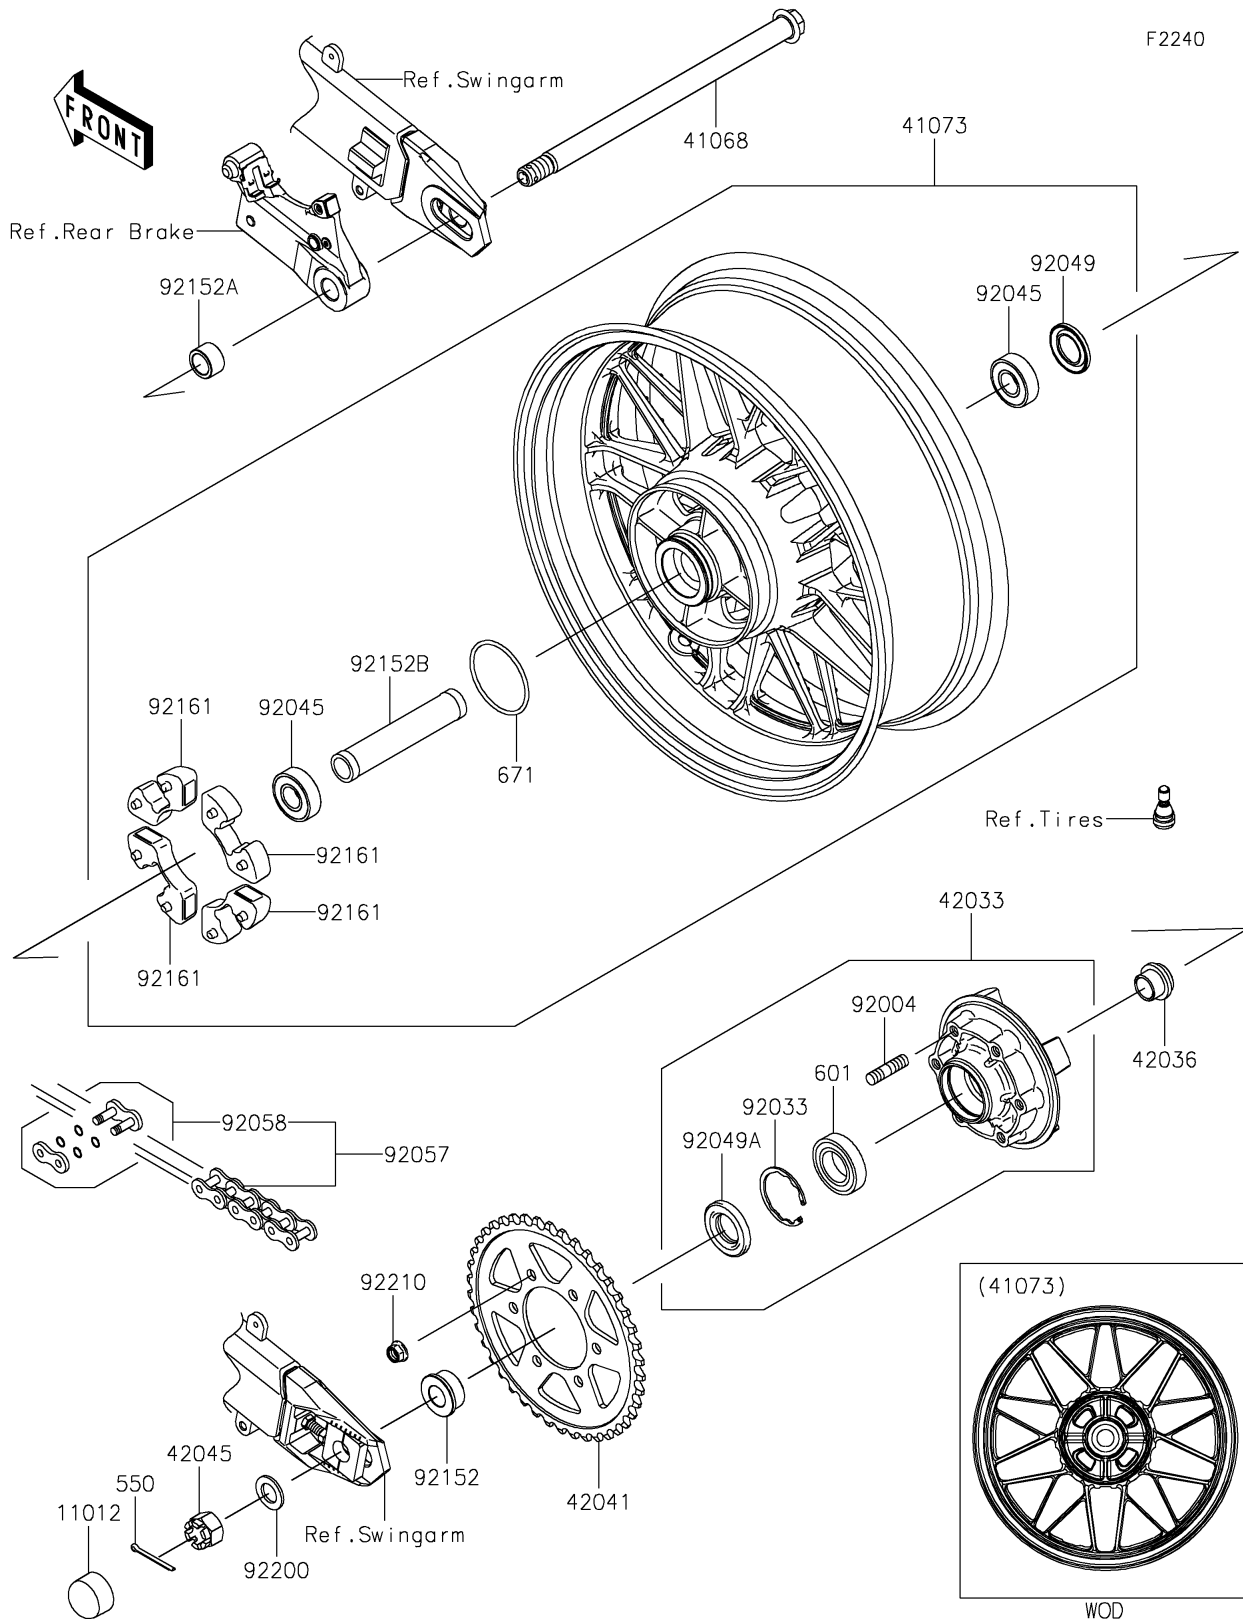

# 2025 Z900RS CAFE PARTS DIAGRAM

## Rear Wheel/Chain

### Rear Wheel/Chain

ITEM NAME	PART NUMBER	QUANTITY
CAP,AXLE NUT (Ref # 11012)	11012-1590	1
AXLE,RR,18X327.2 (Ref # 41068)	41068-0619	1
WHEEL-ASSY,RR,G.BLACK (Ref # 41073)	41073-0787-18F	1
COUPLING-ASSY,RR HUB (Ref # 42033)	42033-0028	1
SLEEVE,RR HUB,L=23 (Ref # 42036)	42036-1251	1
SPROCKET-HUB,42T (Ref # 42041)	42041-0163	1
NUT,CASTLE,18MM (Ref # 42045)	42045-018	1
STUD,10X19 (Ref # 92004)	92004-0028	6
RING-SNAP,52MM (Ref # 92033)	92033-1043	1
BEARING-BALL,20X47X14 (Ref # 92045)	92045-0821	2
SEAL-OIL,BJN28475 (Ref # 92049)	92049-1056	1
SEAL-OIL (Ref # 92049A)	92049-1287	1
CHAIN,DRIVE,EK525RMX3/3D,114L (Ref # 92057)	92057-0672	1
JOINT-CHAIN (Ref # 92058)	92058-0041	1
COLLAR,RR AXLE,LH,L=18 (Ref # 92152)	92152-0118	1
COLLAR,RR AXLE,RH,L=16.4 (Ref # 92152A)	92152-0559	1
COLLAR,20.2X27.2X141.9 (Ref # 92152B)	92152-2551	1
DAMPER,SHOCK,RR HUB (Ref # 92161)	92161-0342	4
WASHER,19X32X2.6 (Ref # 92200)	92200-1489	1
NUT,LOCK,FLANGED,10MM (Ref # 92210)	92210-0276	6
PIN-COTTER,4.0X40 (Ref # 550)	550AA4040	1
BEARING-BALL (Ref # 601)	601B6205UU	1
O RING,60MM (Ref # 671)	671B2560	1