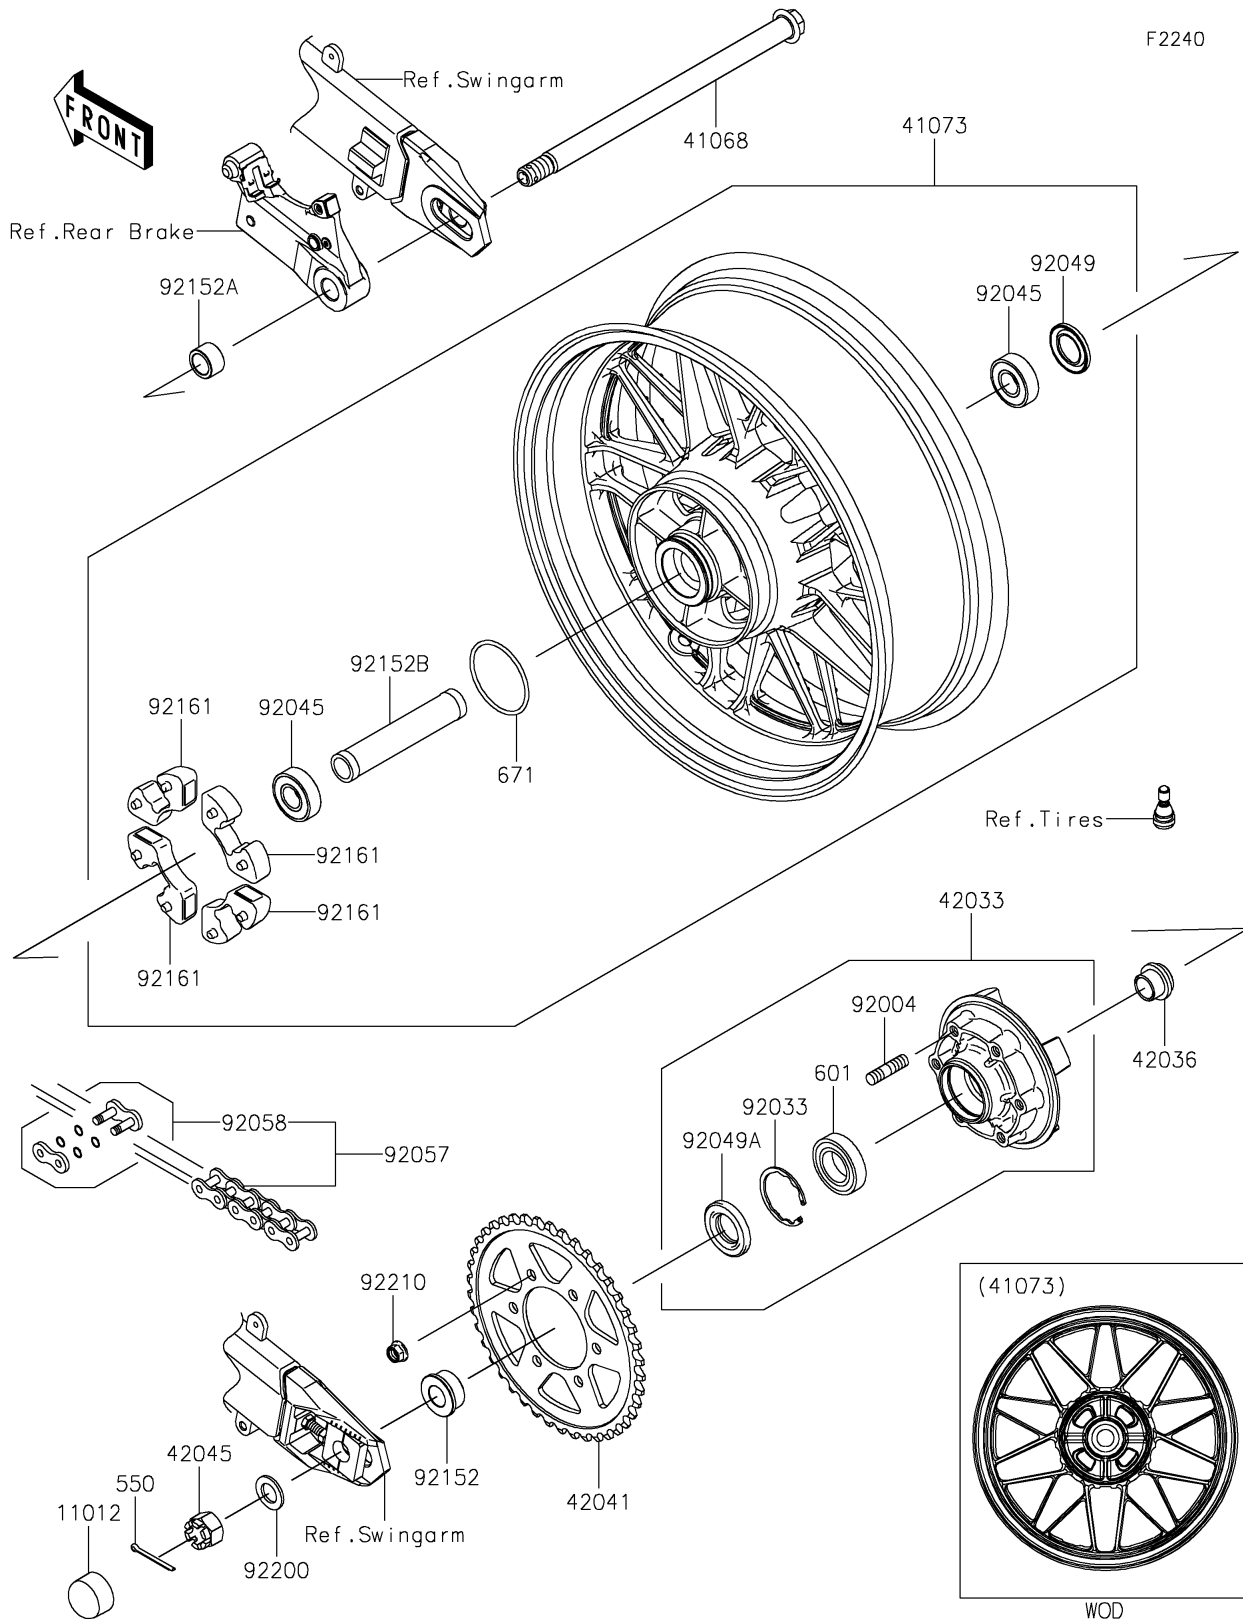

2022 Z900RS CAFE PARTS DIAGRAM

Rear Wheel/Chain

2022 Z900RS CAFE PARTS LIST

Rear Wheel/Chain

ITEM NAME	PART NUMBER	QUANTITY
-----------	-------------	----------