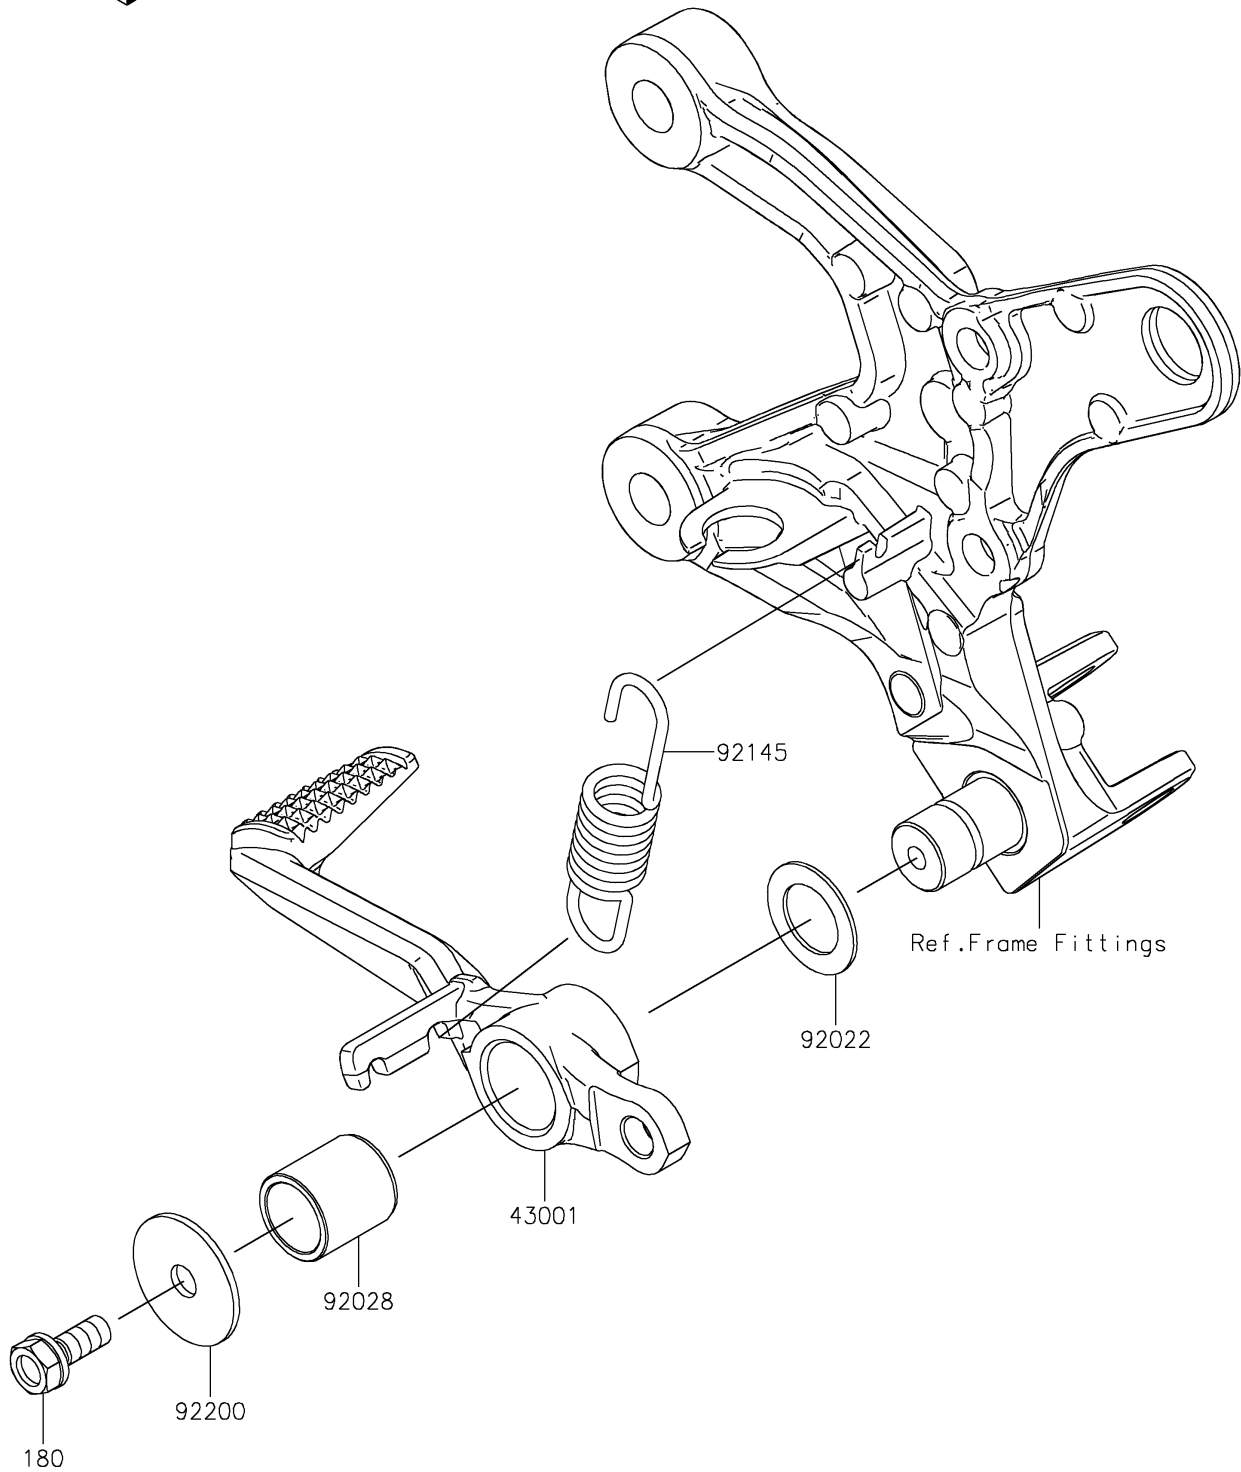

2024 Z900RS CAFE ABS PARTS DIAGRAM

Brake Pedal/Torque Link

F2260

2024 Z900RS CAFE ABS PARTS LIST

Brake Pedal/Torque Link

ITEM NAME	PART NUMBER	QUANTITY
LEVER-BRAKE (Ref # 43001)	43001-0760	1
WASHER,15.3X24X1 (Ref # 92022)	92022-326	1
BUSHING,BRAKE PEDAL (Ref # 92028)	92028-1282	1
SPRING,BRAKE PEDAL RETURN (Ref # 92145)	92145-0100	1
WASHER,7X28X1.6 (Ref # 92200)	92200-0279	1
BOLT-UPSET-WS,6X16 (Ref # 180)	180BA0616	1