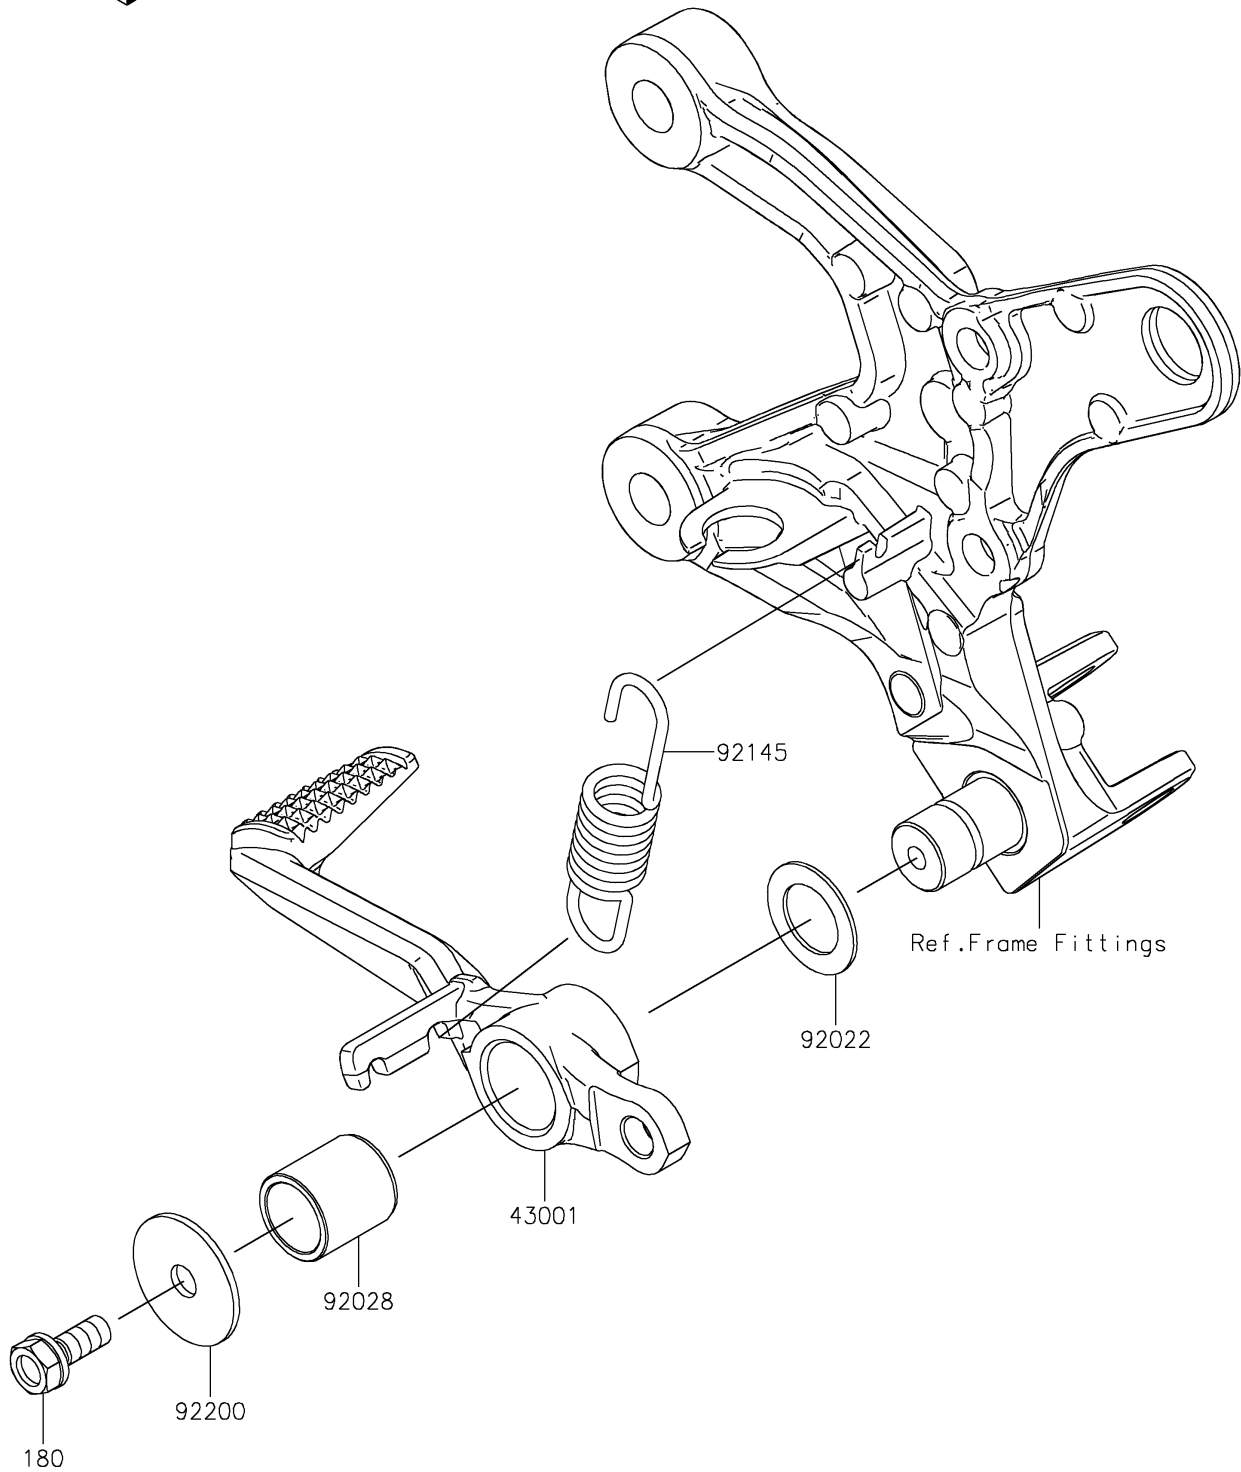

# 2022 Z900RS CAFE PARTS DIAGRAM

Brake Pedal/Torque Link

F2260

# 2022 Z900RS CAFE PARTS LIST

Brake Pedal/Torque Link

ITEM NAME	PART NUMBER	QUANTITY
-----------	-------------	----------