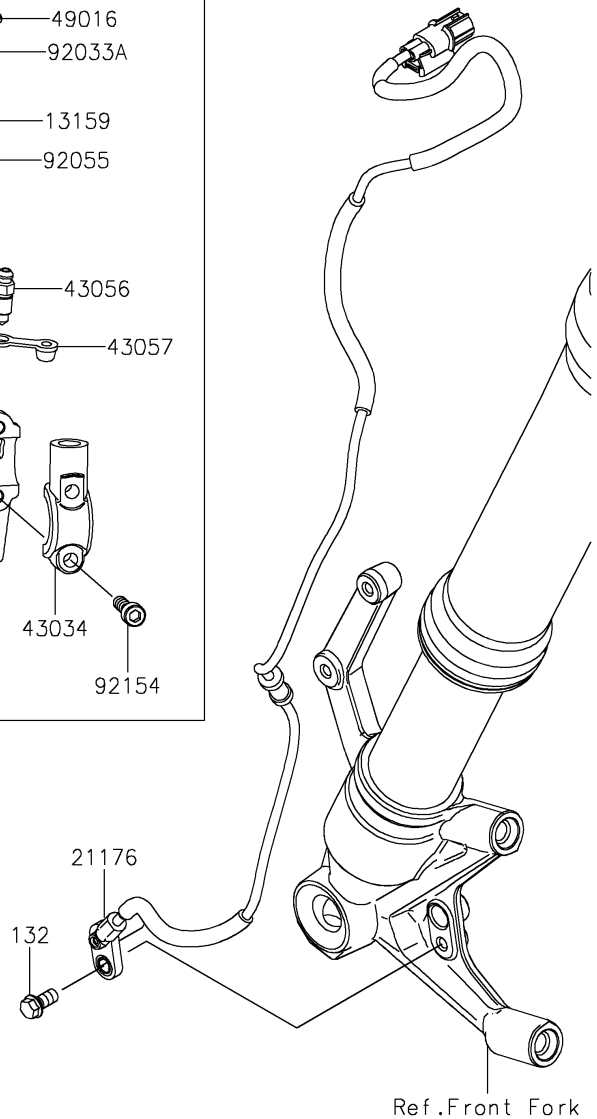

2024 Z900RS CAFE PARTS DIAGRAM

Front Master Cylinder

F2291

2024 Z900RS CAFE PARTS LIST

Front Master Cylinder

ITEM NAME	PART NUMBER	QUANTITY
BRACKET,RESERVOIR TANK (Ref # 11057)	11057-1480	1
CONNECTOR (Ref # 13159)	13159-1061	1
LEVER-COMP,FRONT BRAKE (Ref # 13236)	13236-0139	1
ROTOR,FR SENSOR (Ref # 21007)	21007-0672	1
SENSOR,SPEED,FR (Ref # 21176)	21176-0848	1
SWITCH,BRAKE (Ref # 27010)	27010-0762	1
CYLINDER-ASSY-MASTER,FR (Ref # 43015)	43015-0683	1
PISTON-COMP-BRAKE (Ref # 43020)	43020-0020	1
CAP-BRAKE (Ref # 43026)	43026-1051	1
PLATE-DIAPHRAGM (Ref # 43027)	43027-1051	1
DIAPHRAGM,MASTER CYLINDER (Ref # 43028)	43028-1057	1
HOLDER-BRAKE,MASTER CYLINDER (Ref # 43034)	43034-0057	1
BREATHER-BRAKE (Ref # 43056)	43056-1056	1
CAP-BREATHER (Ref # 43057)	43057-1001	1
RESERVOIR (Ref # 43078)	43078-0591	1
HOSE-BRAKE (Ref # 43095)	43095-1535	1
COVER-SEAL (Ref # 49016)	49016-1147	1
BOLT,SCREW,4X12 (Ref # 92002)	92002-1323	1
SCREW (Ref # 92009)	92009-1570	1
NUT,FLANGED,6MM (Ref # 92015)	92015-1528	1
RING-SNAP (Ref # 92033)	92033-0034	1
RING-SNAP,20.5MM (Ref # 92033A)	92033-1186	1
RING-O,14.8X2.4 (Ref # 92055)	92055-0741	1
DAMPER (Ref # 92075)	92075-161	1
COLLAR (Ref # 92152)	92152-0017	1
BOLT,LEVER (Ref # 92153)	92153-0868	1
BOLT,SOCKET,6X22 (Ref # 92154)	92154-1271	2
BOLT,SOCKET,5X10 (Ref # 92154A)	92154-1292	3
CLAMP,HOSE (Ref # 92170)	92170-1091	2

2024 Z900RS CAFE PARTS LIST

Front Master Cylinder

ITEM NAME	PART NUMBER	QUANTITY
CLAMP (Ref # 92173)	92173-1790	1
NUT,FLANGED,5MM (Ref # 92210)	92210-0007	1
BOLT-FLANGED,5X20 (Ref # 130)	130BB0520	1
BOLT-FLANGED-SMALL,6X12 (Ref # 132)	132BA0612	1