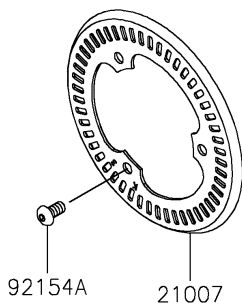

2024 Z900RS CAFE PARTS DIAGRAM

Front Master Cylinder

F2291

2024 Z900RS CAFE PARTS LIST

Front Master Cylinder

ITEM NAME	PART NUMBER	QUANTITY
BRACKET,RESERVOIR TANK (Ref # 11057)	11057-1480	1
CONNECTOR (Ref # 13159)	13159-1061	1
LEVER-COMP,FRONT BRAKE (Ref # 13236)	13236-0139	1
ROTOR,FR SENSOR (Ref # 21007)	21007-0672	1
SENSOR,SPEED,FR (Ref # 21176)	21176-0848	1
SWITCH,BRAKE (Ref # 27010)	27010-0762	1
CYLINDER-ASSY-MASTER,FR (Ref # 43015)	43015-0683	1
PISTON-COMP-BRAKE (Ref # 43020)	43020-0020	1
CAP-BRAKE (Ref # 43026)	43026-1051	1
PLATE-DIAPHRAGM (Ref # 43027)	43027-1051	1
DIAPHRAGM,MASTER CYLINDER (Ref # 43028)	43028-1057	1
HOLDER-BRAKE,MASTER CYLINDER (Ref # 43034)	43034-0057	1
BREATHER-BRAKE (Ref # 43056)	43056-1056	1
CAP-BREATHER (Ref # 43057)	43057-1001	1
RESERVOIR (Ref # 43078)	43078-0591	1
HOSE-BRAKE (Ref # 43095)	43095-1535	1
COVER-SEAL (Ref # 49016)	49016-1147	1
BOLT,SCREW,4X12 (Ref # 92002)	92002-1323	1
SCREW (Ref # 92009)	92009-1570	1
NUT,FLANGED,6MM (Ref # 92015)	92015-1528	1
RING-SNAP (Ref # 92033)	92033-0034	1
RING-SNAP,20.5MM (Ref # 92033A)	92033-1186	1
RING-O,14.8X2.4 (Ref # 92055)	92055-0741	1
DAMPER (Ref # 92075)	92075-161	1
COLLAR (Ref # 92152)	92152-0017	1
BOLT,LEVER (Ref # 92153)	92153-0868	1
BOLT,SOCKET,6X22 (Ref # 92154)	92154-1271	2
BOLT,SOCKET,5X10 (Ref # 92154A)	92154-1292	3
CLAMP,HOSE (Ref # 92170)	92170-1091	2

2024 Z900RS CAFE PARTS LIST

Front Master Cylinder

ITEM NAME	PART NUMBER	QUANTITY
CLAMP (Ref # 92173)	92173-1790	1
NUT,FLANGED,5MM (Ref # 92210)	92210-0007	1
BOLT-FLANGED,5X20 (Ref # 130)	130BB0520	1
BOLT-FLANGED-SMALL,6X12 (Ref # 132)	132BA0612	1