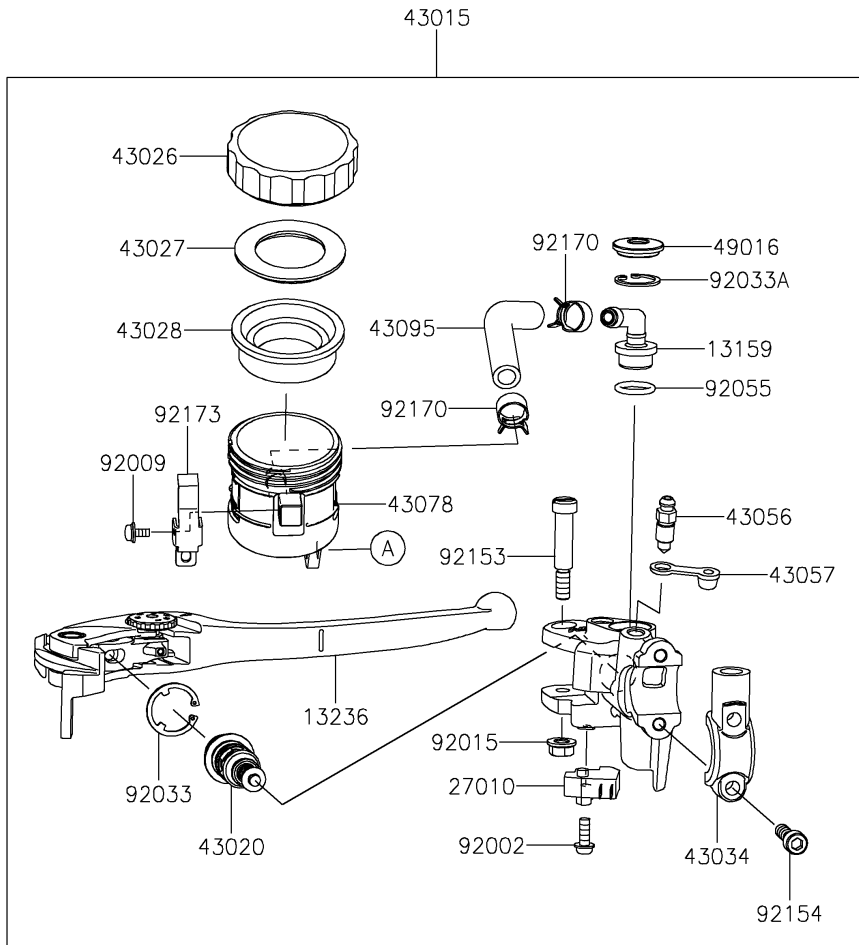

2024 Z900RS CAFE PARTS DIAGRAM

Front Master Cylinder

F2291

2024 Z900RS CAFE PARTS LIST

Front Master Cylinder

ITEM NAME	PART NUMBER	QUANTITY
BRACKET,RESERVOIR TANK (Ref # 11057)	11057-1480	1
CONNECTOR (Ref # 13159)	13159-1061	1
LEVER-COMP,FRONT BRAKE (Ref # 13236)	13236-0139	1
ROTOR,FR SENSOR (Ref # 21007)	21007-0672	1
SENSOR,SPEED,FR (Ref # 21176)	21176-0848	1
SWITCH,BRAKE (Ref # 27010)	27010-0762	1
CYLINDER-ASSY-MASTER,FR (Ref # 43015)	43015-0683	1
PISTON-COMP-BRAKE (Ref # 43020)	43020-0020	1
CAP-BRAKE (Ref # 43026)	43026-1051	1
PLATE-DIAPHRAGM (Ref # 43027)	43027-1051	1
DIAPHRAGM,MASTER CYLINDER (Ref # 43028)	43028-1057	1
HOLDER-BRAKE,MASTER CYLINDER (Ref # 43034)	43034-0057	1
BREATHER-BRAKE (Ref # 43056)	43056-1056	1
CAP-BREATHER (Ref # 43057)	43057-1001	1
RESERVOIR (Ref # 43078)	43078-0591	1
HOSE-BRAKE (Ref # 43095)	43095-1535	1
COVER-SEAL (Ref # 49016)	49016-1147	1
BOLT,SCREW,4X12 (Ref # 92002)	92002-1323	1
SCREW (Ref # 92009)	92009-1570	1
NUT,FLANGED,6MM (Ref # 92015)	92015-1528	1
RING-SNAP (Ref # 92033)	92033-0034	1
RING-SNAP,20.5MM (Ref # 92033A)	92033-1186	1
RING-O,14.8X2.4 (Ref # 92055)	92055-0741	1
DAMPER (Ref # 92075)	92075-161	1
COLLAR (Ref # 92152)	92152-0017	1
BOLT,LEVER (Ref # 92153)	92153-0868	1
BOLT,SOCKET,6X22 (Ref # 92154)	92154-1271	2
BOLT,SOCKET,5X10 (Ref # 92154A)	92154-1292	3
CLAMP,HOSE (Ref # 92170)	92170-1091	2

2024 Z900RS CAFE PARTS LIST

Front Master Cylinder

ITEM NAME	PART NUMBER	QUANTITY
CLAMP (Ref # 92173)	92173-1790	1
NUT,FLANGED,5MM (Ref # 92210)	92210-0007	1
BOLT-FLANGED,5X20 (Ref # 130)	130BB0520	1
BOLT-FLANGED-SMALL,6X12 (Ref # 132)	132BA0612	1