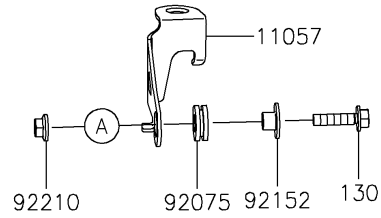

2024 Z900RS CAFE PARTS DIAGRAM

Front Master Cylinder

F2291

2024 Z900RS CAFE PARTS LIST

Front Master Cylinder

ITEM NAME	PART NUMBER	QUANTITY
BRACKET,RESERVOIR TANK (Ref # 11057)	11057-1480	1
CONNECTOR (Ref # 13159)	13159-1061	1
LEVER-COMP,FRONT BRAKE (Ref # 13236)	13236-0139	1
ROTOR,FR SENSOR (Ref # 21007)	21007-0672	1
SENSOR,SPEED,FR (Ref # 21176)	21176-0848	1
SWITCH,BRAKE (Ref # 27010)	27010-0762	1
CYLINDER-ASSY-MASTER,FR (Ref # 43015)	43015-0683	1
PISTON-COMP-BRAKE (Ref # 43020)	43020-0020	1
CAP-BRAKE (Ref # 43026)	43026-1051	1
PLATE-DIAPHRAGM (Ref # 43027)	43027-1051	1
DIAPHRAGM,MASTER CYLINDER (Ref # 43028)	43028-1057	1
HOLDER-BRAKE,MASTER CYLINDER (Ref # 43034)	43034-0057	1
BREATHER-BRAKE (Ref # 43056)	43056-1056	1
CAP-BREATHER (Ref # 43057)	43057-1001	1
RESERVOIR (Ref # 43078)	43078-0591	1
HOSE-BRAKE (Ref # 43095)	43095-1535	1
COVER-SEAL (Ref # 49016)	49016-1147	1
BOLT,SCREW,4X12 (Ref # 92002)	92002-1323	1
SCREW (Ref # 92009)	92009-1570	1
NUT,FLANGED,6MM (Ref # 92015)	92015-1528	1
RING-SNAP (Ref # 92033)	92033-0034	1
RING-SNAP,20.5MM (Ref # 92033A)	92033-1186	1
RING-O,14.8X2.4 (Ref # 92055)	92055-0741	1
DAMPER (Ref # 92075)	92075-161	1
COLLAR (Ref # 92152)	92152-0017	1
BOLT,LEVER (Ref # 92153)	92153-0868	1
BOLT,SOCKET,6X22 (Ref # 92154)	92154-1271	2
BOLT,SOCKET,5X10 (Ref # 92154A)	92154-1292	3
CLAMP,HOSE (Ref # 92170)	92170-1091	2

2024 Z900RS CAFE PARTS LIST

Front Master Cylinder

ITEM NAME	PART NUMBER	QUANTITY
CLAMP (Ref # 92173)	92173-1790	1
NUT,FLANGED,5MM (Ref # 92210)	92210-0007	1
BOLT-FLANGED,5X20 (Ref # 130)	130BB0520	1
BOLT-FLANGED-SMALL,6X12 (Ref # 132)	132BA0612	1