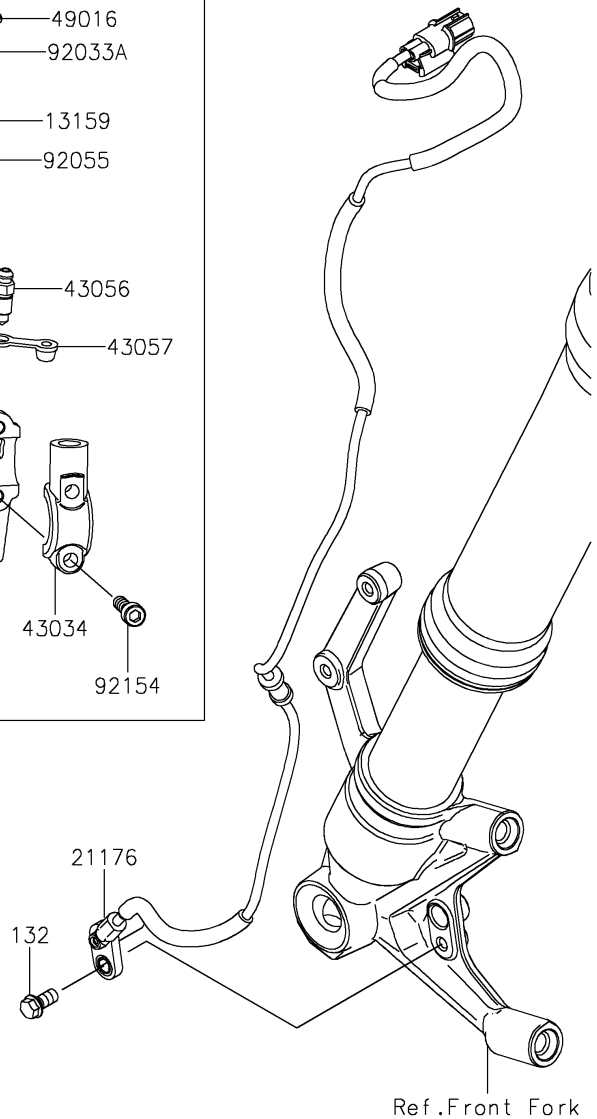

2022 Z900RS CAFE PARTS DIAGRAM

Front Master Cylinder

F2291

2022 Z900RS CAFE PARTS LIST

Front Master Cylinder

ITEM NAME	PART NUMBER	QUANTITY
BRACKET,RESERVOIR TANK (Ref # 11057)	11057-1480	1
CONNECTOR (Ref # 13159)	13159-1061	1
LEVER-COMP,FRONT BRAKE (Ref # 13236)	13236-0139	1
ROTOR,FR SENSOR (Ref # 21007)	21007-0672	1
SENSOR,SPEED,FR (Ref # 21176)	21176-0848	1
SWITCH,BRAKE (Ref # 27010)	27010-0762	1
CYLINDER-ASSY-MASTER,FR (Ref # 43015)	43015-0683	1
PISTON-COMP-BRAKE (Ref # 43020)	43020-0020	1
CAP-BRAKE (Ref # 43026)	43026-1051	1
PLATE-DIAPHRAGM (Ref # 43027)	43027-1051	1
DIAPHRAGM,MASTER CYLINDER (Ref # 43028)	43028-1057	1
HOLDER-BRAKE,MASTER CYLINDER (Ref # 43034)	43034-0057	1
BREATHER-BRAKE (Ref # 43056)	43056-1056	1
CAP-BREATHER (Ref # 43057)	43057-1001	1
RESERVOIR (Ref # 43078)	43078-0591	1
HOSE-BRAKE (Ref # 43095)	43095-1535	1
COVER-SEAL (Ref # 49016)	49016-1147	1
BOLT,SCREW,4X12 (Ref # 92002)	92002-1323	1
SCREW (Ref # 92009)	92009-1570	1
NUT,FLANGED,6MM (Ref # 92015)	92015-1528	1
RING-SNAP (Ref # 92033)	92033-0034	1
RING-SNAP,20.5MM (Ref # 92033A)	92033-1186	1
RING-O,14.8X2.4 (Ref # 92055)	92055-0741	1
DAMPER (Ref # 92075)	92075-161	1
COLLAR (Ref # 92152)	92152-0017	1
BOLT,LEVER (Ref # 92153)	92153-0868	1
BOLT,SOCKET,6X22 (Ref # 92154)	92154-1271	2
BOLT,SOCKET,5X10 (Ref # 92154A)	92154-1292	3
CLAMP,HOSE (Ref # 92170)	92170-1091	2

2022 Z900RS CAFE PARTS LIST

Front Master Cylinder

ITEM NAME	PART NUMBER	QUANTITY
CLAMP (Ref # 92173)	92173-1790	1
NUT,FLANGED,5MM (Ref # 92210)	92210-0007	1
BOLT-FLANGED,5X20 (Ref # 130)	130BB0520	1
BOLT-FLANGED-SMALL,6X12 (Ref # 132)	132BA0612	1