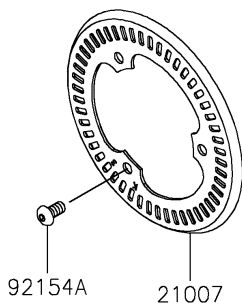

2022 Z900RS CAFE PARTS DIAGRAM

Front Master Cylinder

F2291

2022 Z900RS CAFE PARTS LIST

Front Master Cylinder

ITEM NAME	PART NUMBER	QUANTITY
BRACKET,RESERVOIR TANK (Ref # 11057)	11057-1480	1
CONNECTOR (Ref # 13159)	13159-1061	1
LEVER-COMP,FRONT BRAKE (Ref # 13236)	13236-0139	1
ROTOR,FR SENSOR (Ref # 21007)	21007-0672	1
SENSOR,SPEED,FR (Ref # 21176)	21176-0848	1
SWITCH,BRAKE (Ref # 27010)	27010-0762	1
CYLINDER-ASSY-MASTER,FR (Ref # 43015)	43015-0683	1
PISTON-COMP-BRAKE (Ref # 43020)	43020-0020	1
CAP-BRAKE (Ref # 43026)	43026-1051	1
PLATE-DIAPHRAGM (Ref # 43027)	43027-1051	1
DIAPHRAGM,MASTER CYLINDER (Ref # 43028)	43028-1057	1
HOLDER-BRAKE,MASTER CYLINDER (Ref # 43034)	43034-0057	1
BREATHER-BRAKE (Ref # 43056)	43056-1056	1
CAP-BREATHER (Ref # 43057)	43057-1001	1
RESERVOIR (Ref # 43078)	43078-0591	1
HOSE-BRAKE (Ref # 43095)	43095-1535	1
COVER-SEAL (Ref # 49016)	49016-1147	1
BOLT,SCREW,4X12 (Ref # 92002)	92002-1323	1
SCREW (Ref # 92009)	92009-1570	1
NUT,FLANGED,6MM (Ref # 92015)	92015-1528	1
RING-SNAP (Ref # 92033)	92033-0034	1
RING-SNAP,20.5MM (Ref # 92033A)	92033-1186	1
RING-O,14.8X2.4 (Ref # 92055)	92055-0741	1
DAMPER (Ref # 92075)	92075-161	1
COLLAR (Ref # 92152)	92152-0017	1
BOLT,LEVER (Ref # 92153)	92153-0868	1
BOLT,SOCKET,6X22 (Ref # 92154)	92154-1271	2
BOLT,SOCKET,5X10 (Ref # 92154A)	92154-1292	3
CLAMP,HOSE (Ref # 92170)	92170-1091	2

2022 Z900RS CAFE PARTS LIST

Front Master Cylinder

ITEM NAME	PART NUMBER	QUANTITY
CLAMP (Ref # 92173)	92173-1790	1
NUT,FLANGED,5MM (Ref # 92210)	92210-0007	1
BOLT-FLANGED,5X20 (Ref # 130)	130BB0520	1
BOLT-FLANGED-SMALL,6X12 (Ref # 132)	132BA0612	1