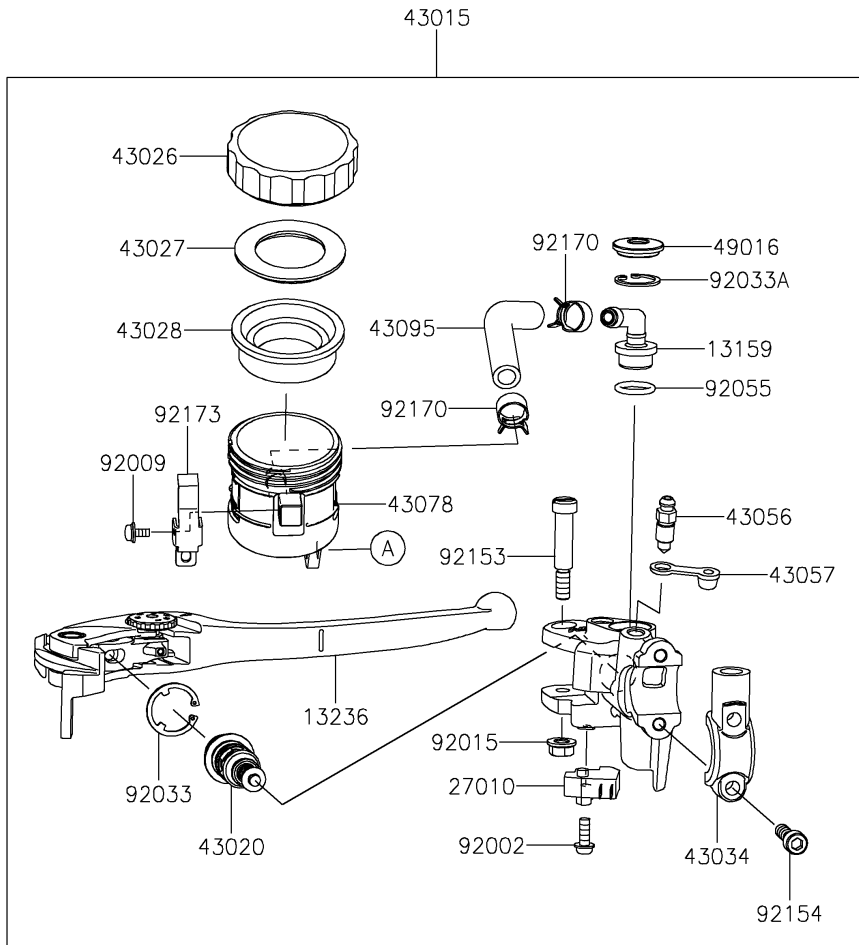

2022 Z900RS CAFE PARTS DIAGRAM

Front Master Cylinder

F2291

2022 Z900RS CAFE PARTS LIST

Front Master Cylinder

ITEM NAME	PART NUMBER	QUANTITY
BRACKET,RESERVOIR TANK (Ref # 11057)	11057-1480	1
CONNECTOR (Ref # 13159)	13159-1061	1
LEVER-COMP,FRONT BRAKE (Ref # 13236)	13236-0139	1
ROTOR,FR SENSOR (Ref # 21007)	21007-0672	1
SENSOR,SPEED,FR (Ref # 21176)	21176-0848	1
SWITCH,BRAKE (Ref # 27010)	27010-0762	1
CYLINDER-ASSY-MASTER,FR (Ref # 43015)	43015-0683	1
PISTON-COMP-BRAKE (Ref # 43020)	43020-0020	1
CAP-BRAKE (Ref # 43026)	43026-1051	1
PLATE-DIAPHRAGM (Ref # 43027)	43027-1051	1
DIAPHRAGM,MASTER CYLINDER (Ref # 43028)	43028-1057	1
HOLDER-BRAKE,MASTER CYLINDER (Ref # 43034)	43034-0057	1
BREATHER-BRAKE (Ref # 43056)	43056-1056	1
CAP-BREATHER (Ref # 43057)	43057-1001	1
RESERVOIR (Ref # 43078)	43078-0591	1
HOSE-BRAKE (Ref # 43095)	43095-1535	1
COVER-SEAL (Ref # 49016)	49016-1147	1
BOLT,SCREW,4X12 (Ref # 92002)	92002-1323	1
SCREW (Ref # 92009)	92009-1570	1
NUT,FLANGED,6MM (Ref # 92015)	92015-1528	1
RING-SNAP (Ref # 92033)	92033-0034	1
RING-SNAP,20.5MM (Ref # 92033A)	92033-1186	1
RING-O,14.8X2.4 (Ref # 92055)	92055-0741	1
DAMPER (Ref # 92075)	92075-161	1
COLLAR (Ref # 92152)	92152-0017	1
BOLT,LEVER (Ref # 92153)	92153-0868	1
BOLT,SOCKET,6X22 (Ref # 92154)	92154-1271	2
BOLT,SOCKET,5X10 (Ref # 92154A)	92154-1292	3
CLAMP,HOSE (Ref # 92170)	92170-1091	2

2022 Z900RS CAFE PARTS LIST

Front Master Cylinder

ITEM NAME	PART NUMBER	QUANTITY
CLAMP (Ref # 92173)	92173-1790	1
NUT,FLANGED,5MM (Ref # 92210)	92210-0007	1
BOLT-FLANGED,5X20 (Ref # 130)	130BB0520	1
BOLT-FLANGED-SMALL,6X12 (Ref # 132)	132BA0612	1