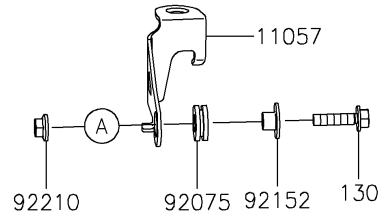

2022 Z900RS CAFE PARTS DIAGRAM

Front Master Cylinder

F2291

2022 Z900RS CAFE PARTS LIST

Front Master Cylinder

ITEM NAME	PART NUMBER	QUANTITY
BRACKET,RESERVOIR TANK (Ref # 11057)	11057-1480	1
CONNECTOR (Ref # 13159)	13159-1061	1
LEVER-COMP,FRONT BRAKE (Ref # 13236)	13236-0139	1
ROTOR,FR SENSOR (Ref # 21007)	21007-0672	1
SENSOR,SPEED,FR (Ref # 21176)	21176-0848	1
SWITCH,BRAKE (Ref # 27010)	27010-0762	1
CYLINDER-ASSY-MASTER,FR (Ref # 43015)	43015-0683	1
PISTON-COMP-BRAKE (Ref # 43020)	43020-0020	1
CAP-BRAKE (Ref # 43026)	43026-1051	1
PLATE-DIAPHRAGM (Ref # 43027)	43027-1051	1
DIAPHRAGM,MASTER CYLINDER (Ref # 43028)	43028-1057	1
HOLDER-BRAKE,MASTER CYLINDER (Ref # 43034)	43034-0057	1
BREATHER-BRAKE (Ref # 43056)	43056-1056	1
CAP-BREATHER (Ref # 43057)	43057-1001	1
RESERVOIR (Ref # 43078)	43078-0591	1
HOSE-BRAKE (Ref # 43095)	43095-1535	1
COVER-SEAL (Ref # 49016)	49016-1147	1
BOLT,SCREW,4X12 (Ref # 92002)	92002-1323	1
SCREW (Ref # 92009)	92009-1570	1
NUT,FLANGED,6MM (Ref # 92015)	92015-1528	1
RING-SNAP (Ref # 92033)	92033-0034	1
RING-SNAP,20.5MM (Ref # 92033A)	92033-1186	1
RING-O,14.8X2.4 (Ref # 92055)	92055-0741	1
DAMPER (Ref # 92075)	92075-161	1
COLLAR (Ref # 92152)	92152-0017	1
BOLT,LEVER (Ref # 92153)	92153-0868	1
BOLT,SOCKET,6X22 (Ref # 92154)	92154-1271	2
BOLT,SOCKET,5X10 (Ref # 92154A)	92154-1292	3
CLAMP,HOSE (Ref # 92170)	92170-1091	2

2022 Z900RS CAFE PARTS LIST

Front Master Cylinder

ITEM NAME	PART NUMBER	QUANTITY
CLAMP (Ref # 92173)	92173-1790	1
NUT,FLANGED,5MM (Ref # 92210)	92210-0007	1
BOLT-FLANGED,5X20 (Ref # 130)	130BB0520	1
BOLT-FLANGED-SMALL,6X12 (Ref # 132)	132BA0612	1