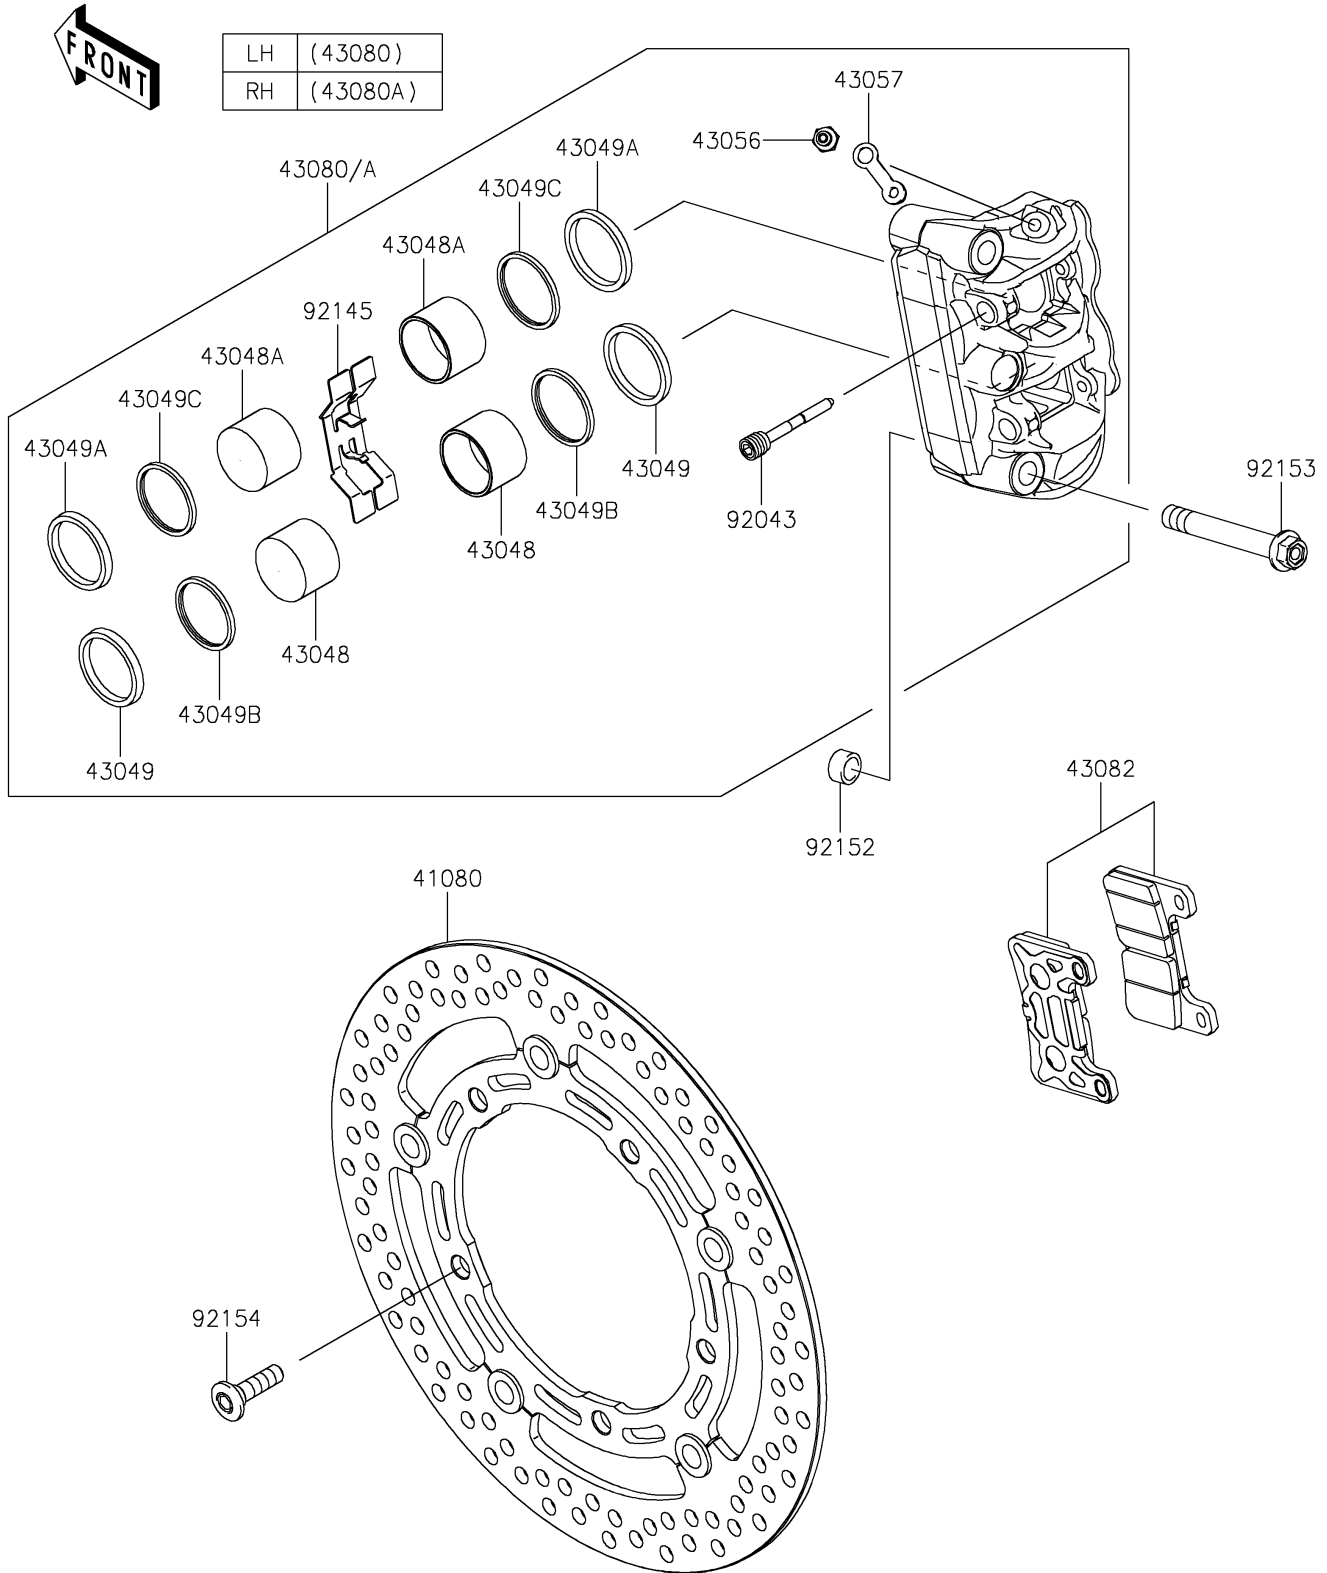

# 2022 Z900RS CAFE PARTS DIAGRAM

Front Brake

F2292

# 2022 Z900RS CAFE PARTS LIST

Front Brake

ITEM NAME	PART NUMBER	QUANTITY
-----------	-------------	----------