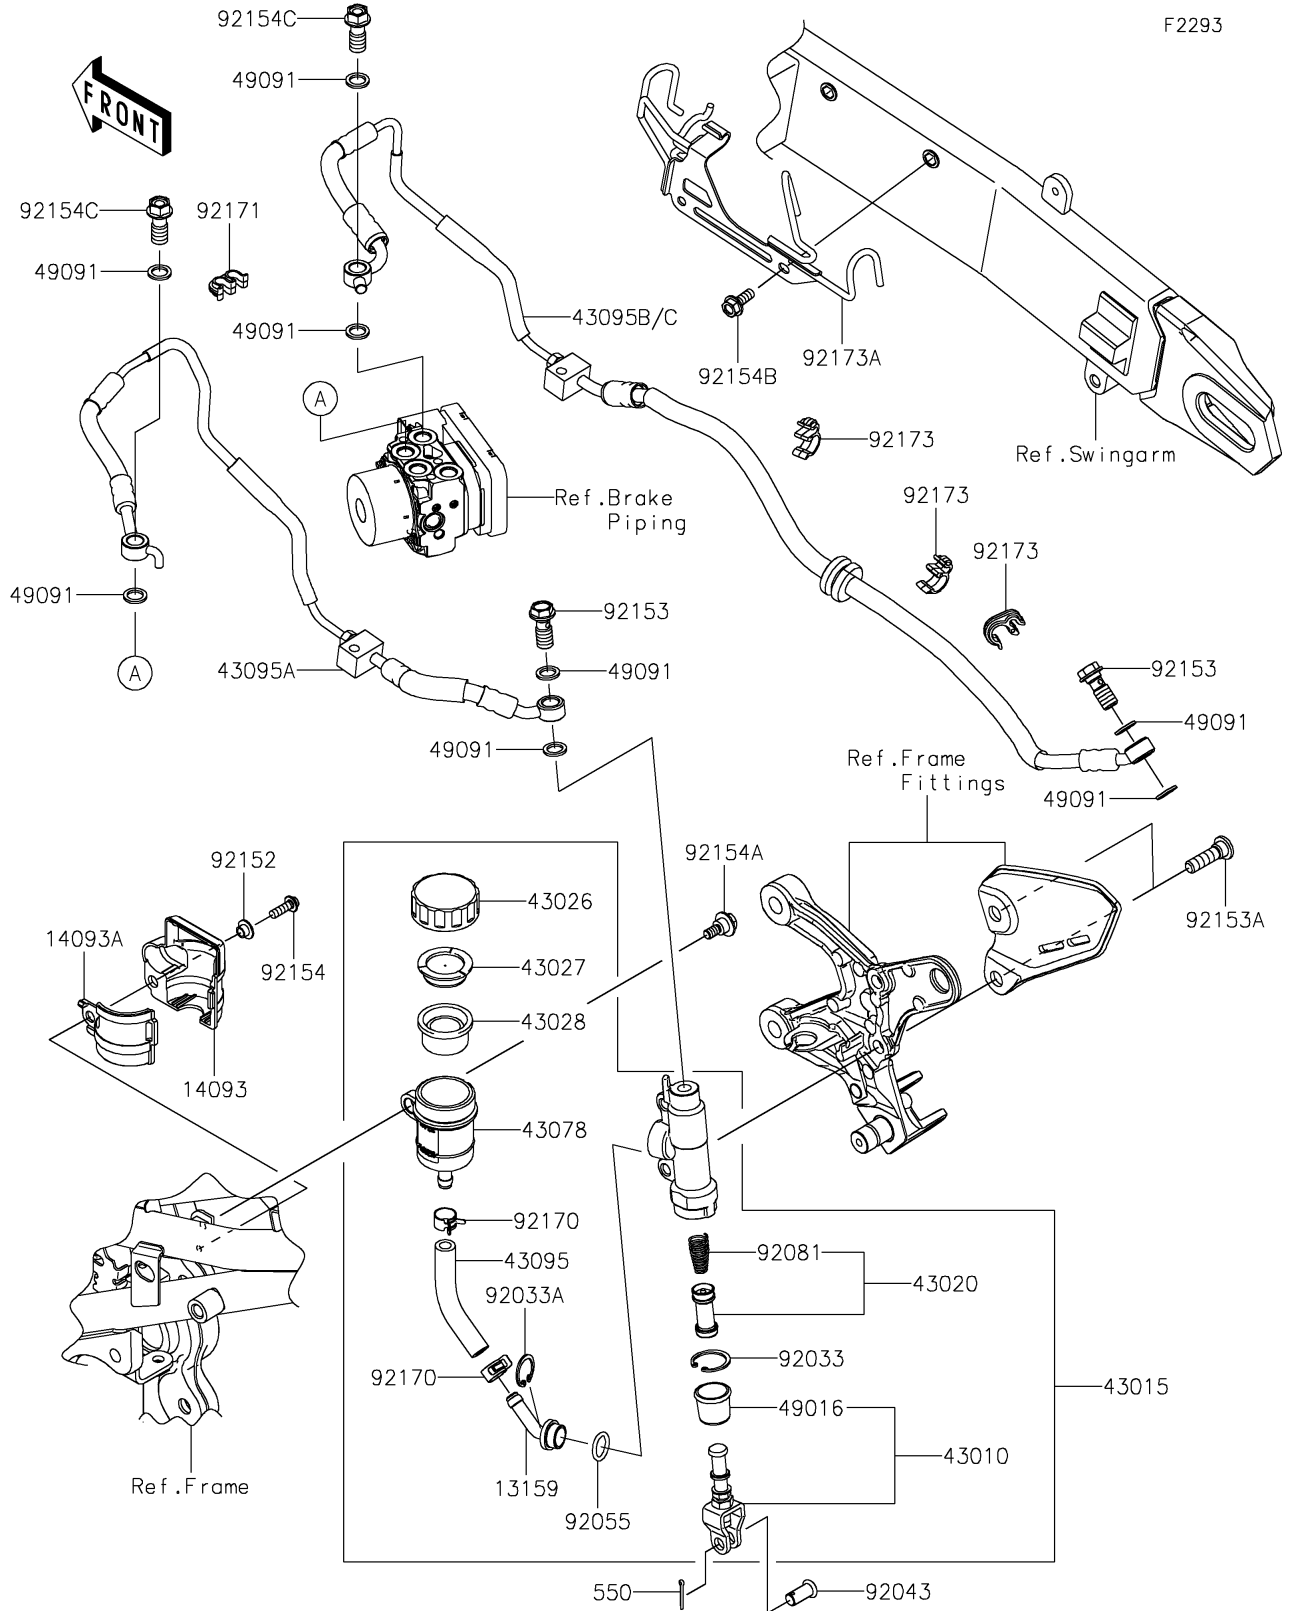

2023 Z900RS CAFE PARTS DIAGRAM

Rear Master Cylinder

2023 Z900RS CAFE PARTS LIST

Rear Master Cylinder

ITEM NAME	PART NUMBER	QUANTITY
CONNECTOR (Ref # 13159)	13159-0008	1
COVER,RR RESERVOIR,OUTER (Ref # 14093)	14093-0653	1
COVER,RR RESERVOIR,INNER (Ref # 14093A)	14093-0654	1
ROD-ASSY-BRAKE (Ref # 43010)	43010-0020	1
CYLINDER-ASSY-MASTER,RR (Ref # 43015)	43015-0664	1
PISTON-COMP-BRAKE (Ref # 43020)	43020-1057	1
CAP-BRAKE (Ref # 43026)	43026-0009	1
PLATE-DIAPHRAGM (Ref # 43027)	43027-1053	1
DIAPHRAGM (Ref # 43028)	43028-1065	1
RESERVOIR (Ref # 43078)	43078-0060	1
HOSE-BRAKE (Ref # 43095)	43095-1496	1
HOSE-BRAKE,RR M/CYL.-ABS UNIT (Ref # 43095A)	43095-1721	1
HOSE-BRAKE,ABS UNIT-RR CALIPER (Ref # 43095B)	43095-1723	1
COVER-SEAL,BRAKE PISTON (Ref # 49016)	49016-1103	1
WASHER-SEAL,10.1X14.5X1.5 (Ref # 49091)	49091-0001	8
RING-SNAP,20.9X24.6X1.2 (Ref # 92033)	92033-0079	1
RING-SNAP,20.5MM (Ref # 92033A)	92033-1186	1
PIN,8X17 (Ref # 92043)	92043-0104	1
RING-O,14.8X2.4 (Ref # 92055)	92055-0741	1
SPRING,MASTER CYLINDER (Ref # 92081)	92081-1737	1
COLLAR,5.3X7.3X5.3 (Ref # 92152)	92152-2190	1
BOLT,OIL,L=23 (Ref # 92153)	92153-0627	2
BOLT,SOCKET,8X30 (Ref # 92153A)	92153-1624	2
BOLT,SOCKET,5X16 (Ref # 92154)	92154-0209	1
BOLT,FLANGED,6X16 (Ref # 92154A)	92154-0385	1
BOLT,FLANGED,6X16 (Ref # 92154B)	92154-0899	2
BOLT,BANJO,10X22 (Ref # 92154C)	92154-1138	2
CLAMP,HOSE (Ref # 92170)	92170-1091	2
CLAMP (Ref # 92171)	92171-0817	1

2023 Z900RS CAFE PARTS LIST

Rear Master Cylinder

ITEM NAME	PART NUMBER	QUANTITY
CLAMP,HOSE&SENSOR LINE (Ref # 92173)	92173-1613	3
CLAMP,HOSE&SENSOR LINE (Ref # 92173A)	92173-2115	1
PIN-COTTER,2.0X15 (Ref # 550)	550AA2015	1