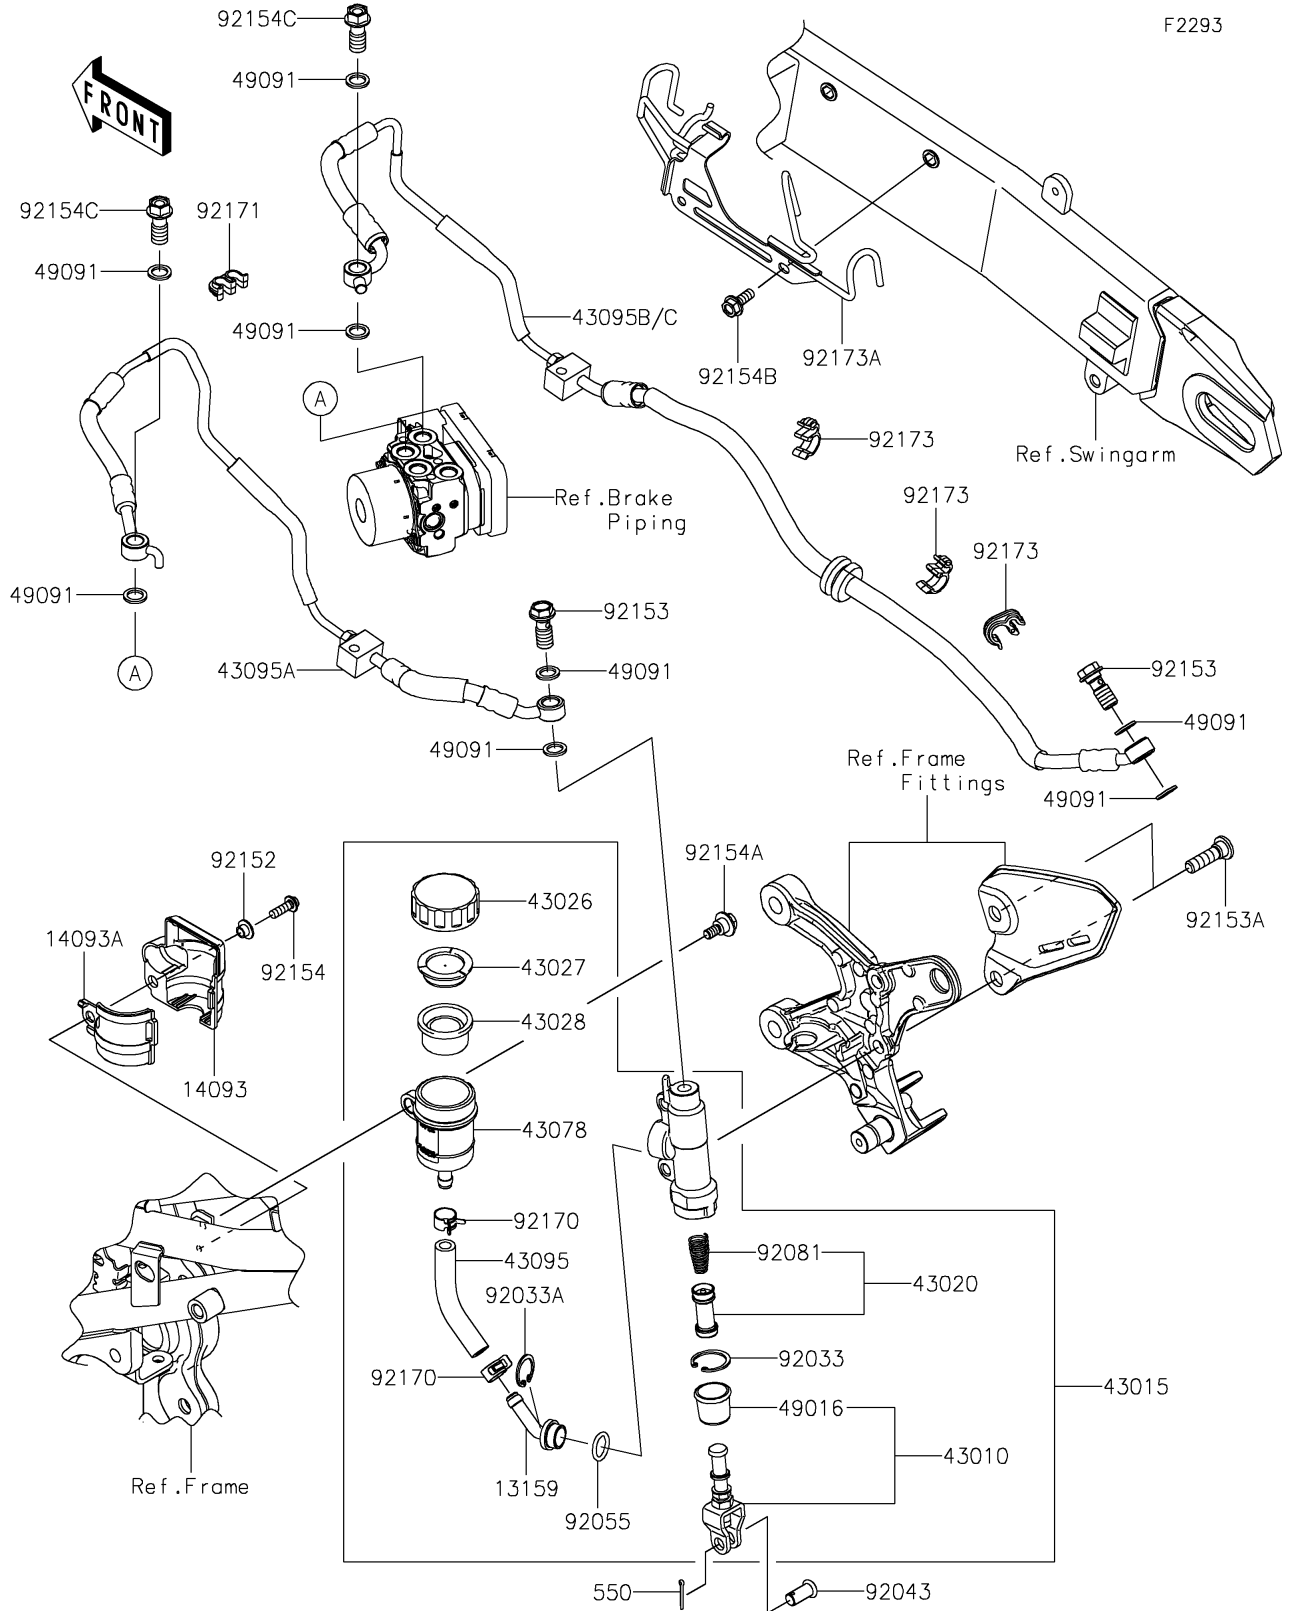

2022 Z900RS CAFE PARTS DIAGRAM

Rear Master Cylinder

2022 Z900RS CAFE PARTS LIST

Rear Master Cylinder

ITEM NAME	PART NUMBER	QUANTITY
-----------	-------------	----------