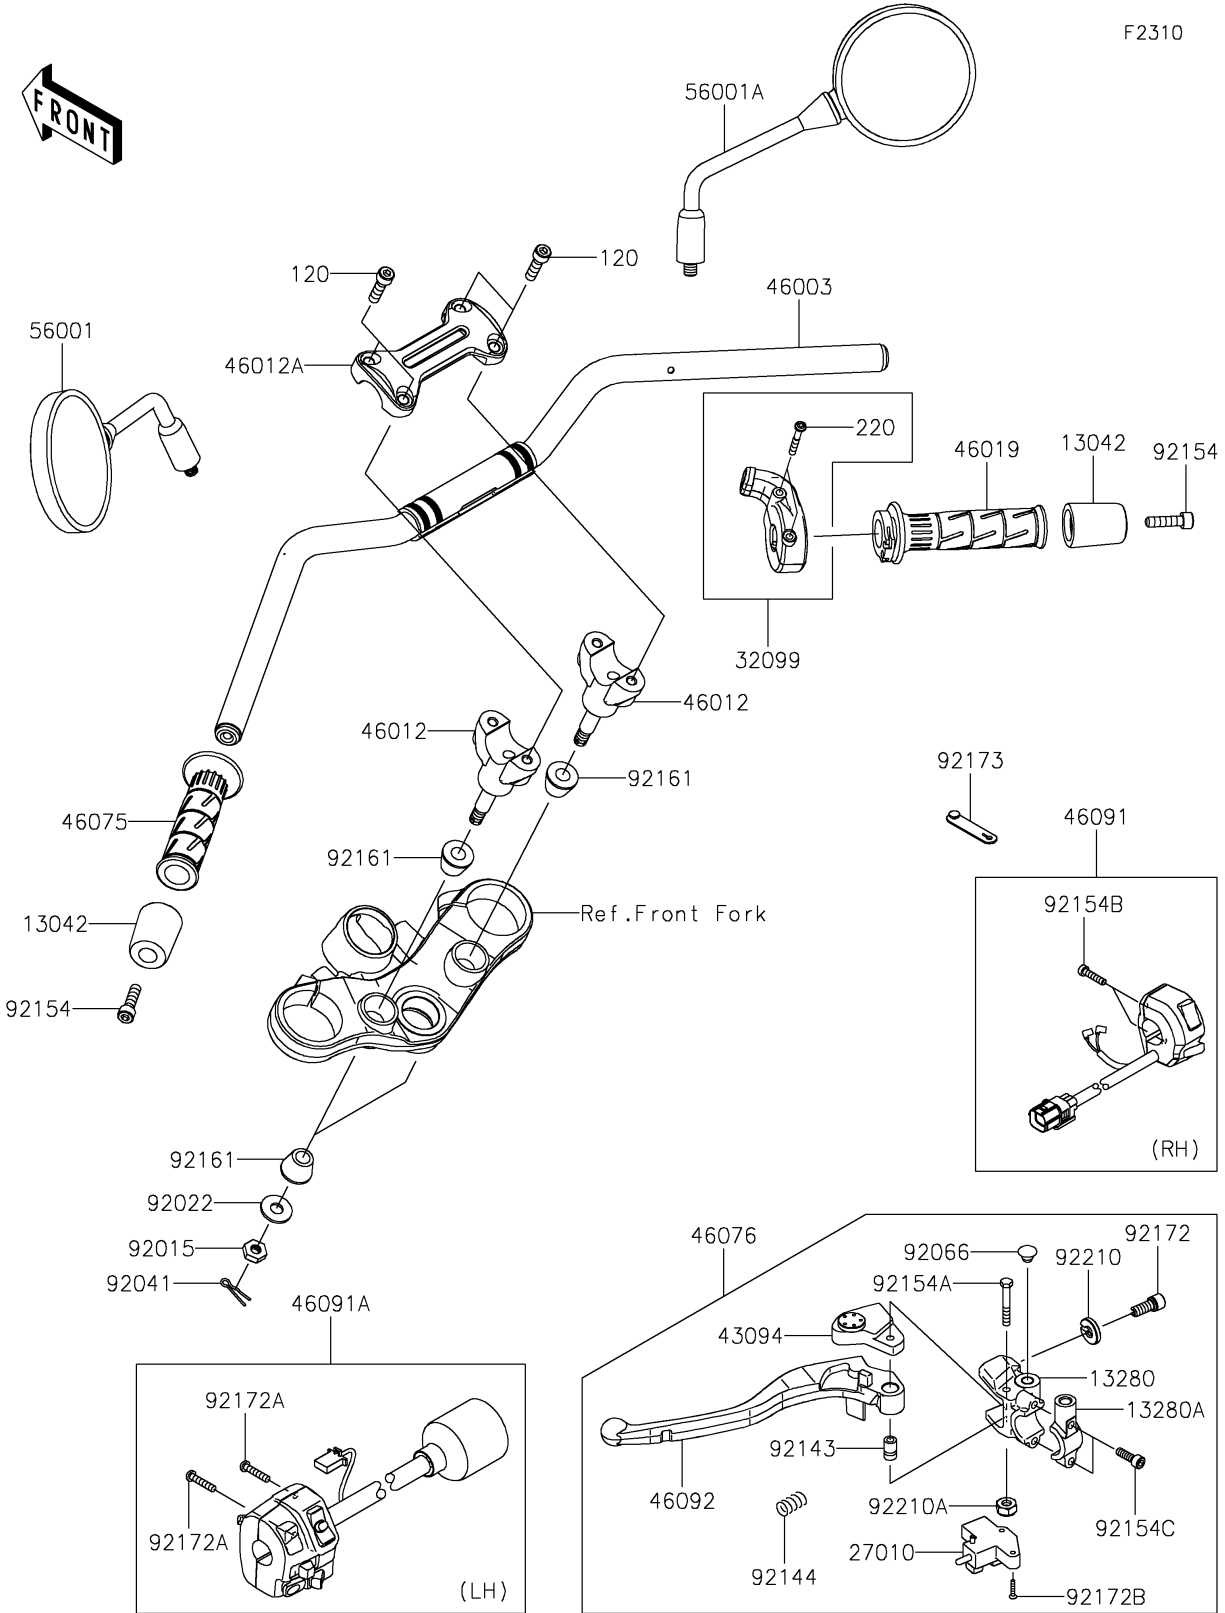

2023 Z900RS CAFE PARTS DIAGRAM

Handlebar

2023 Z900RS CAFE PARTS LIST

Handlebar

ITEM NAME	PART NUMBER	QUANTITY
WEIGHT,HANDLE (Ref # 13042)	13042-5007	2
HOLDER,CLUTCH LEVER (Ref # 13280)	13280-0248	1
HOLDER,CLUTCH LEVER (Ref # 13280A)	13280-0772	1
SWITCH,CLUTCH (Ref # 27010)	27010-0854	1
CASE,THROTTLE (Ref # 32099)	32099-0049	1
ADJUSTER (Ref # 43094)	43094-0008	1
HANDLE,F.S.BLACK (Ref # 46003)	46003-0743-18R	1
HOLDER-HANDLE,LWR,F.S.BLACK (Ref # 46012)	46012-0381-18R	2
HOLDER-HANDLE,UPP,F.S.BLACK (Ref # 46012A)	46012-0382-18R	1
GRIP-ASSY,THROTTLE (Ref # 46019)	46019-0001	1
GRIP,HANDLE,LH (Ref # 46075)	46075-1144	1
LEVER-ASSY-GRIP (Ref # 46076)	46076-0139	1
HOUSING-ASSY-CONTROL,RH (Ref # 46091)	46091-0508	1
HOUSING-ASSY-CONTROL,LH (Ref # 46091A)	46091-0618	1
LEVER-GRIP (Ref # 46092)	46092-0570	1
MIRROR-ASSY,LH,CCC (Ref # 56001)	56001-0405	1
MIRROR-ASSY,RH,CCC (Ref # 56001A)	56001-0406	1
NUT,LOCK,10MM (Ref # 92015)	92015-1962	2
WASHER,10.5X26X2.3,BLACK (Ref # 92022)	92022-1396	2
COTTER,8MM (Ref # 92041)	92041-1060	2
PLUG,9.5X8,POLYETHYLENE (Ref # 92066)	92066-1077	1
COLLAR (Ref # 92143)	92143-1379	1
SPRING (Ref # 92144)	92144-1467	1
BOLT,SOCKET,8X30 (Ref # 92154)	92154-0502	2
BOLT (Ref # 92154A)	92154-2318	1
BOLT,5X22 (Ref # 92154B)	92154-2483	2
BOLT,SOCKET,6X20 (Ref # 92154C)	92154-2644	2
DAMPER,HANDLE HOLDER (Ref # 92161)	92161-0113	4
SCREW (Ref # 92172)	92172-1138	1

2023 Z900RS CAFE PARTS LIST

Handlebar

ITEM NAME	PART NUMBER	QUANTITY
SCREW-PAN-CROS,5X25 (Ref # 92172A)	92172-1140	2
SCREW,3X16 (Ref # 92172B)	92172-1185	2
CLAMP,RUBBER PLATE (Ref # 92173)	92173-1229	1
NUT (Ref # 92210)	92210-1519	1
NUT,LOCK,6MM (Ref # 92210A)	92210-1544	1
BOLT-SOCKET,8X30 (Ref # 120)	120CC0830	4
SCREW-PAN-CROS,5X35 (Ref # 220)	220AB0535	2