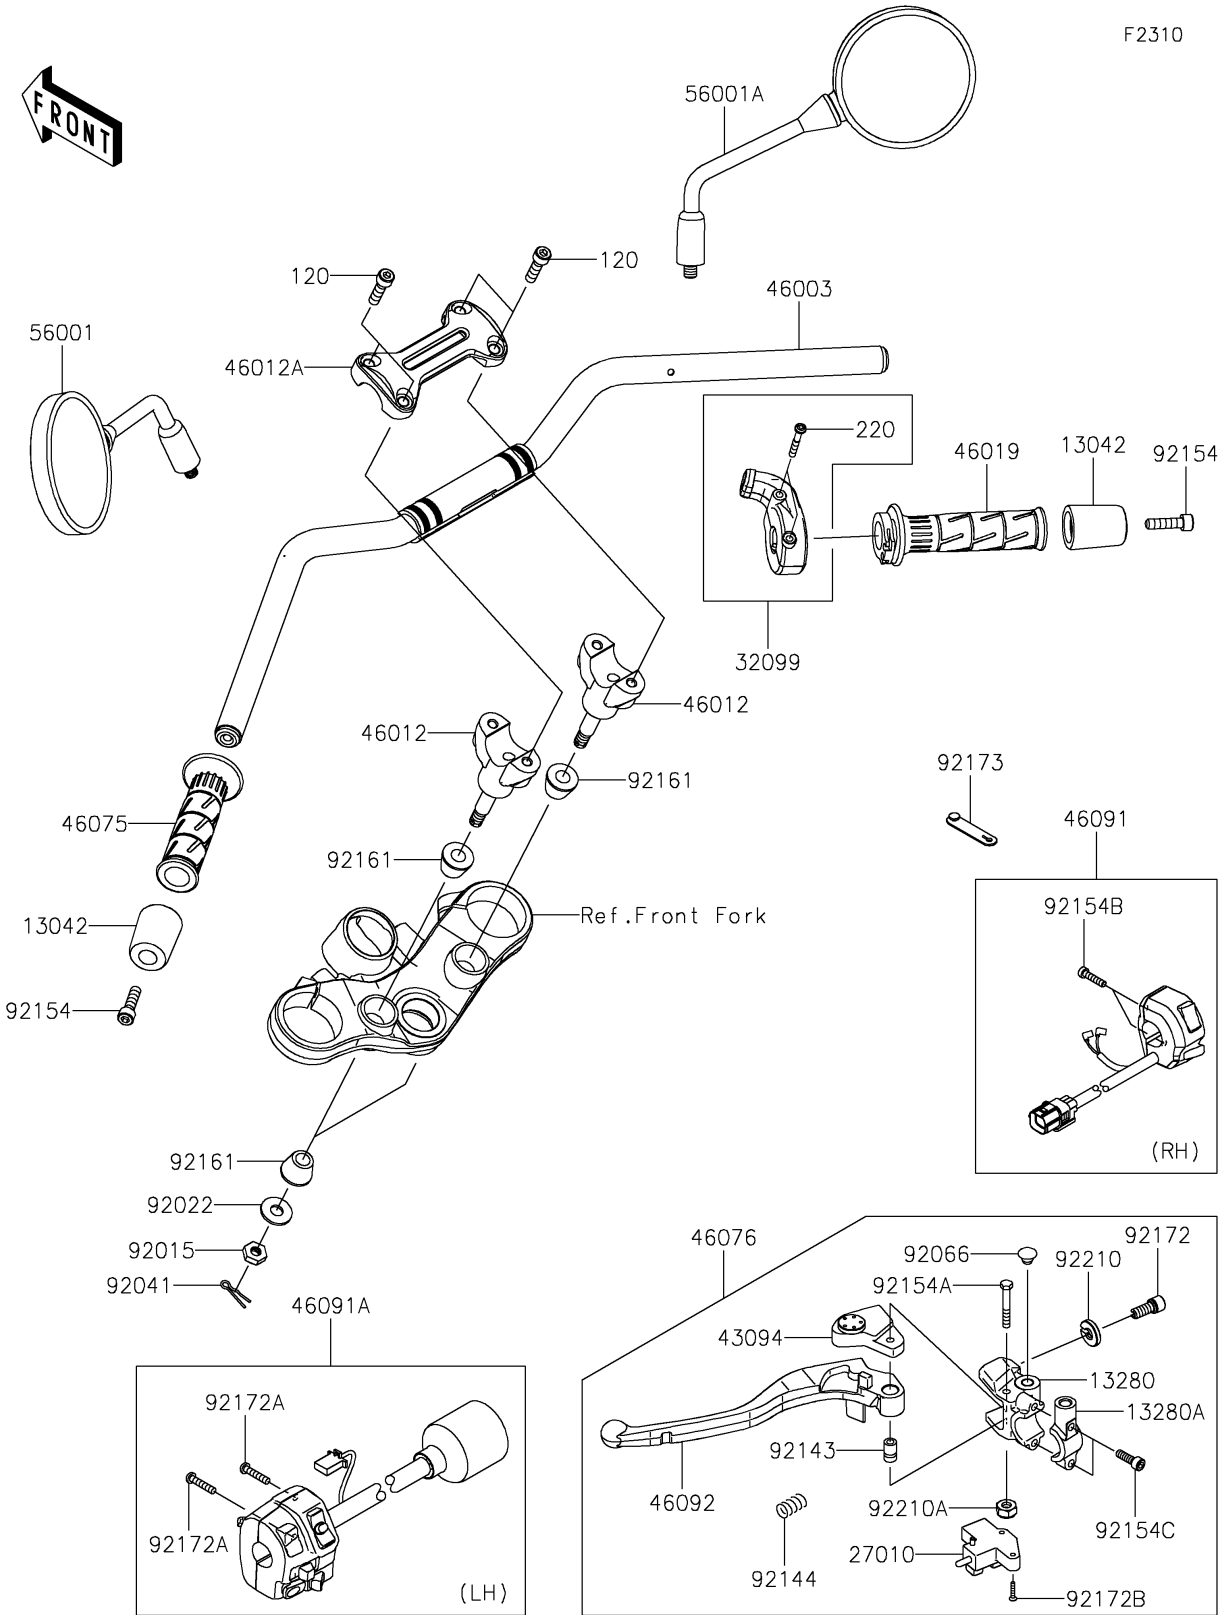

2022 Z900RS CAFE PARTS DIAGRAM

Handlebar

2022 Z900RS CAFE PARTS LIST

Handlebar

ITEM NAME	PART NUMBER	QUANTITY
-----------	-------------	----------