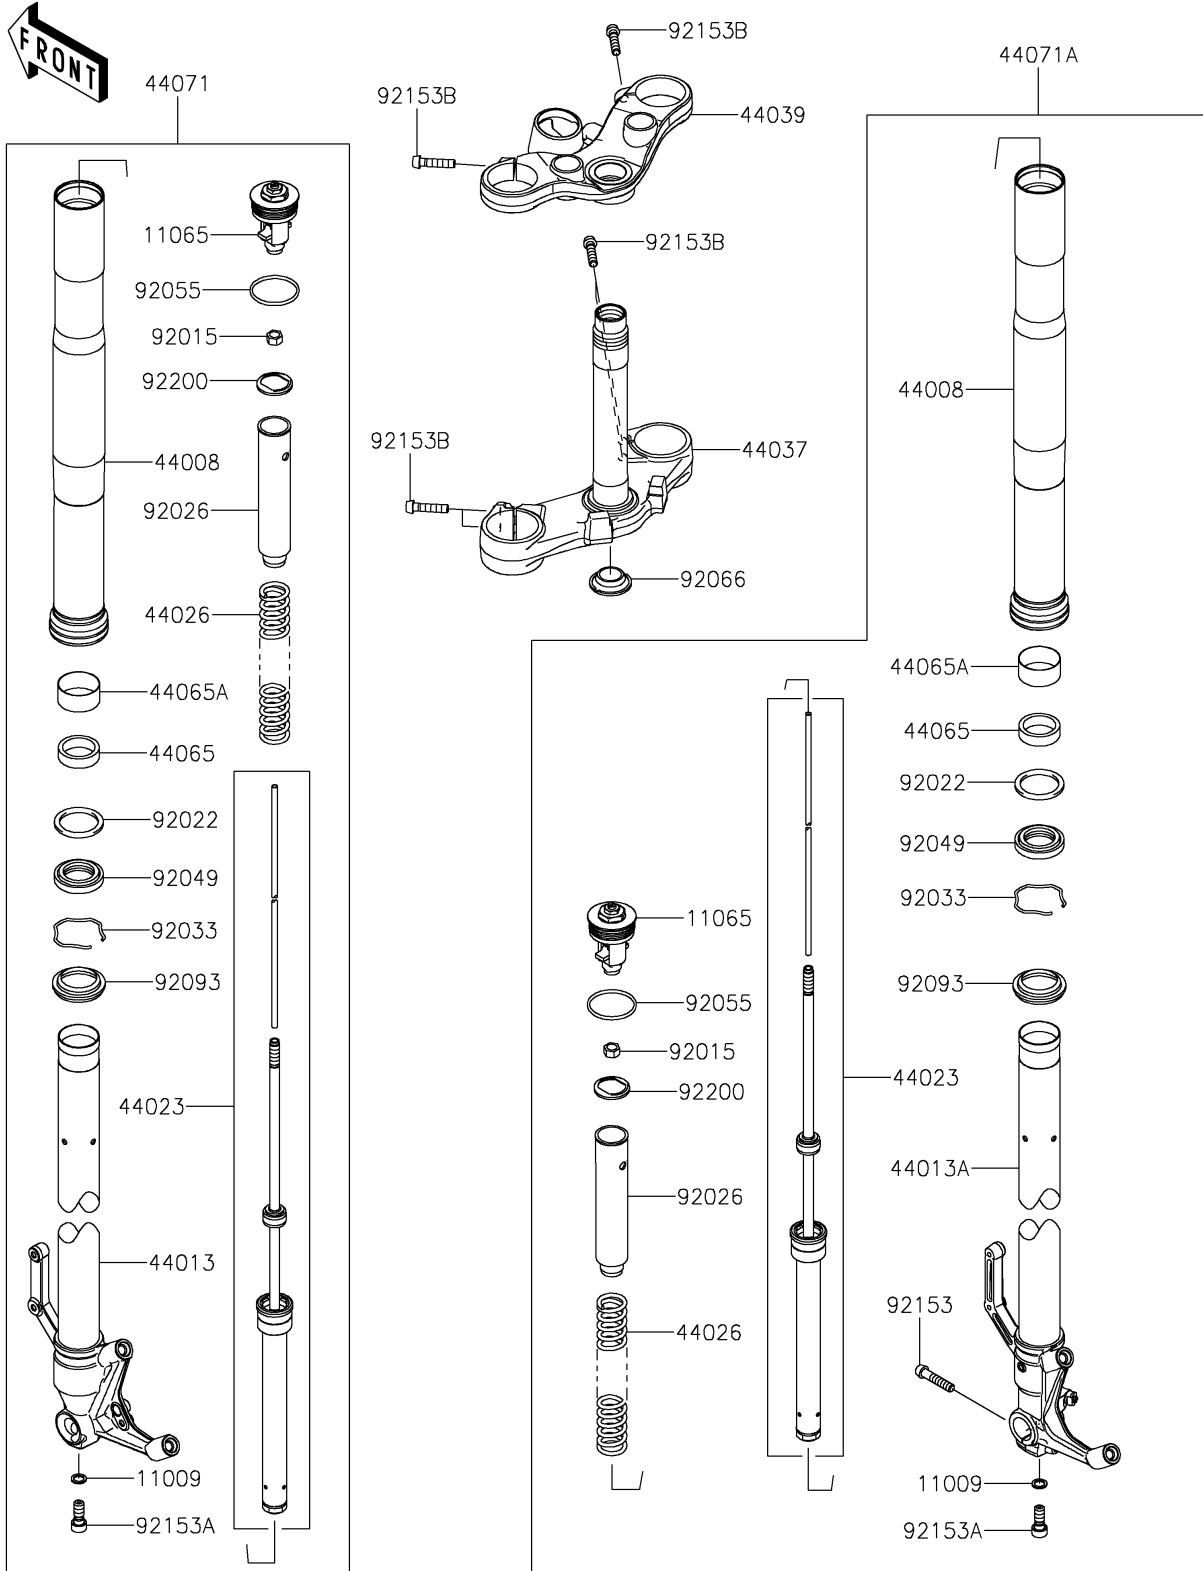

# 2022 Z900RS CAFE PARTS DIAGRAM

Front Fork

F2340

# 2022 Z900RS CAFE PARTS LIST

Front Fork

ITEM NAME	PART NUMBER	QUANTITY
-----------	-------------	----------