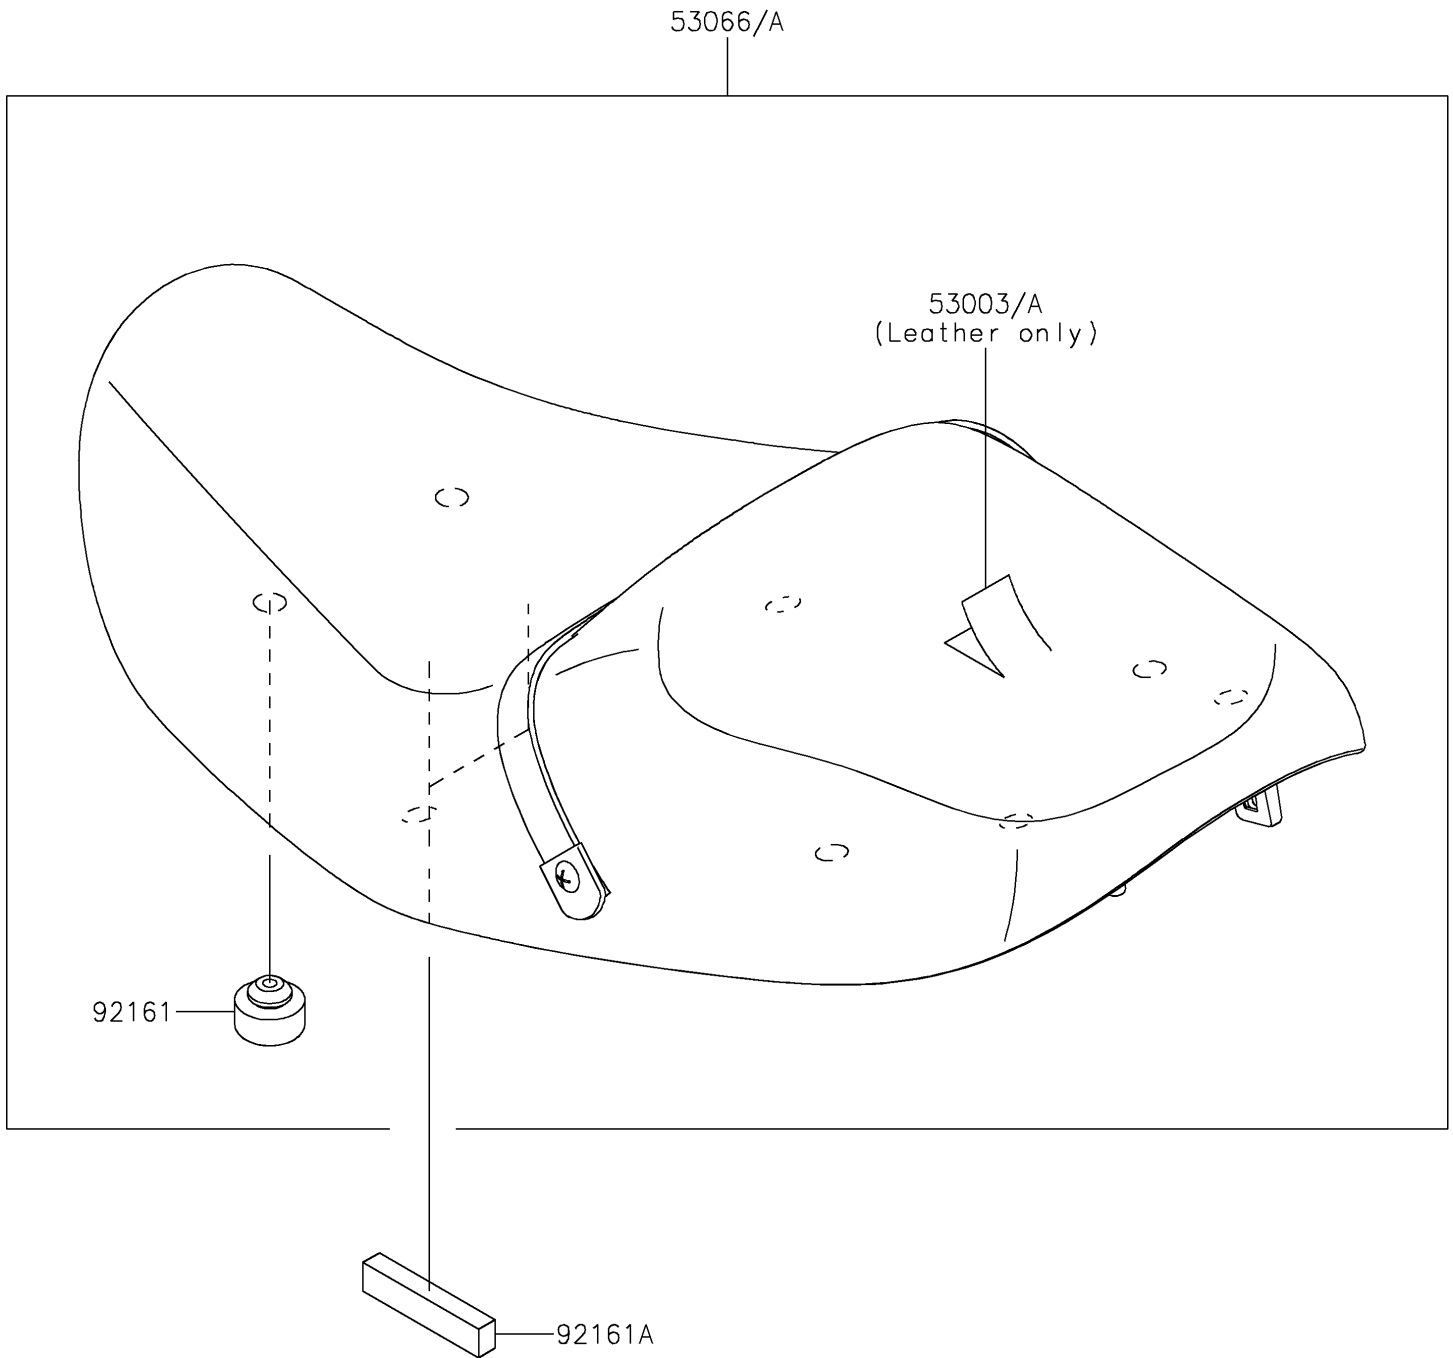

2022 Z900RS CAFE PARTS DIAGRAM

Seat

F2510

2022 Z900RS CAFE PARTS LIST

Seat

ITEM NAME	PART NUMBER	QUANTITY
LEATHER,BLACK+BRN+BLK (Ref # 53003)	53003-0465-71H	1
SEAT-ASSY,BLACK+BRN+BLK (Ref # 53066A)	53066-0599-71H	1
DAMPER,SEAT (Ref # 92161)	92161-0930	8
DAMPER,10X70X15 (Ref # 92161A)	92161-2132	2