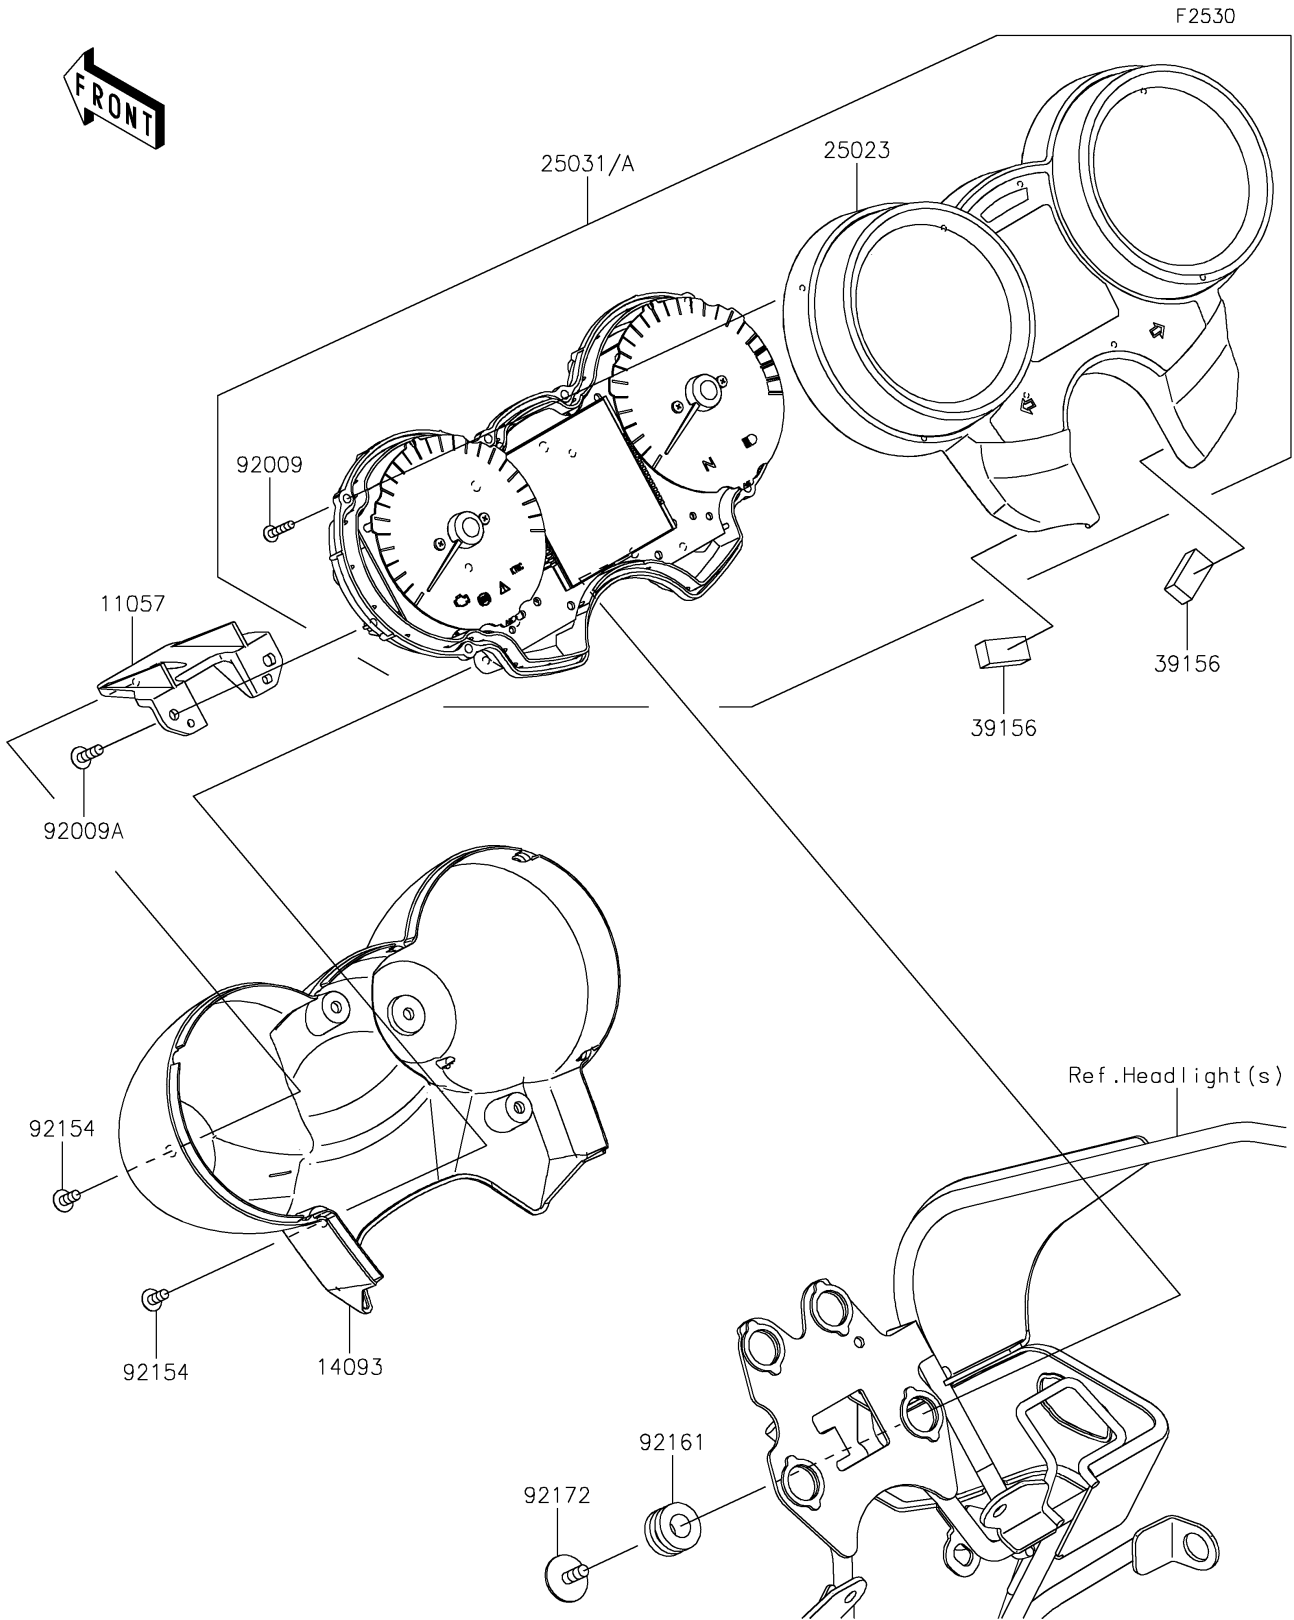

2023 Z900RS CAFE PARTS DIAGRAM

Meter(s)

2023 Z900RS CAFE PARTS LIST

Meter(s)

ITEM NAME	PART NUMBER	QUANTITY
BRACKET (Ref # 11057)	11057-0912	1
COVER (Ref # 14093)	14093-0628	1
COVER-METER CASE,UPP (Ref # 25023)	25023-0144	1
METER-ASSY,MPH (Ref # 25031)	25031-0897	1
PAD,10X20X8 (Ref # 39156)	39156-2294	2
SCREW,TAPPING,3X16 (Ref # 92009)	92009-1391	8
SCREW,TAPPING,4X14 (Ref # 92009A)	92009-1792	2
BOLT,TORX,4X10 (Ref # 92154)	92154-4103	5
DAMPER,10X20X12 (Ref # 92161)	92161-2102	4
SCREW,TAPPING,WP,5X14 (Ref # 92172)	92172-0441	4