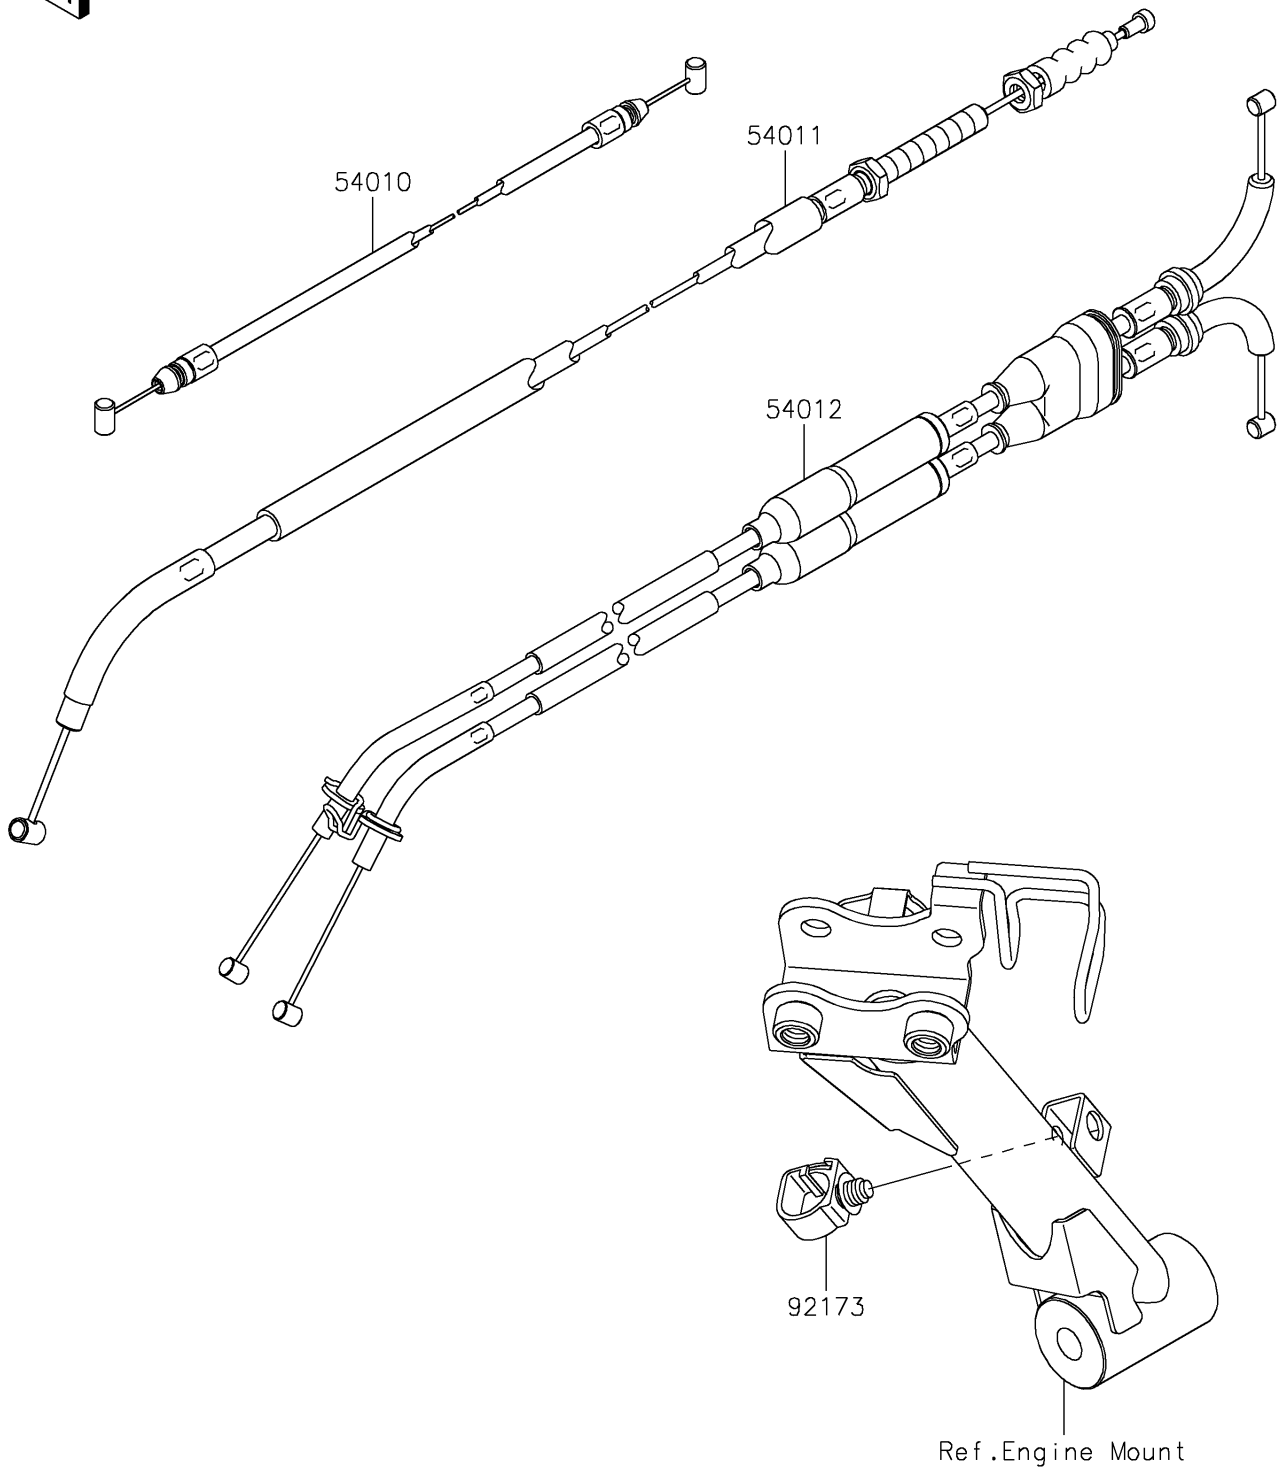

2023 Z900RS CAFE PARTS DIAGRAM

Cables

F2540

2023 Z900RS CAFE PARTS LIST

Cables

ITEM NAME	PART NUMBER	QUANTITY
CABLE,SEAT LOCK (Ref # 54010)	54010-0620	1
CABLE-CLUTCH (Ref # 54011)	54011-0638	1
CABLE-THROTTLE (Ref # 54012)	54012-0666	1
CLAMP,HOLDER CLIP (Ref # 92173)	92173-0868	1