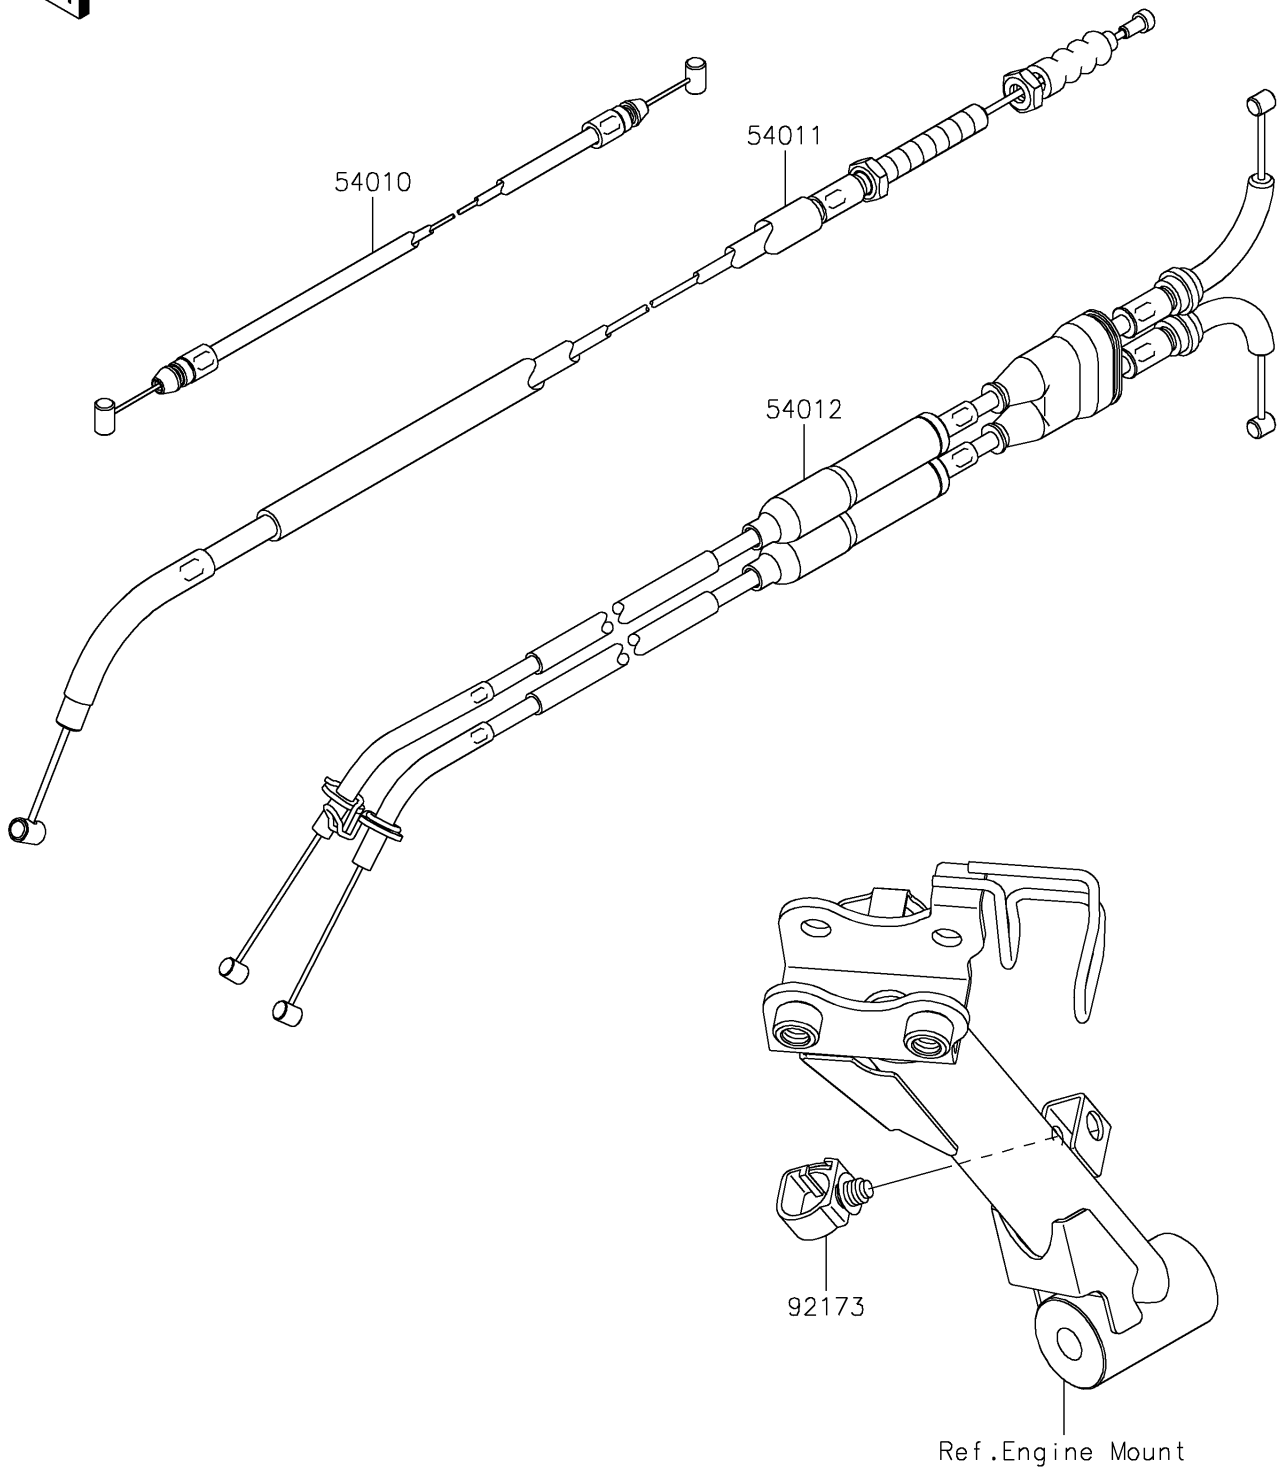

2023 Z900RS CAFE PARTS DIAGRAM

Cables

F2540

2023 Z900RS CAFE PARTS LIST

Cables

ITEM NAME	PART NUMBER	QUANTITY
CABLE,SEAT LOCK (Ref # 54010)	54010-0620	1
CABLE-CLUTCH (Ref # 54011)	54011-0638	1
CABLE-THROTTLE (Ref # 54012)	54012-0666	1
CLAMP,HOLDER CLIP (Ref # 92173)	92173-0868	1