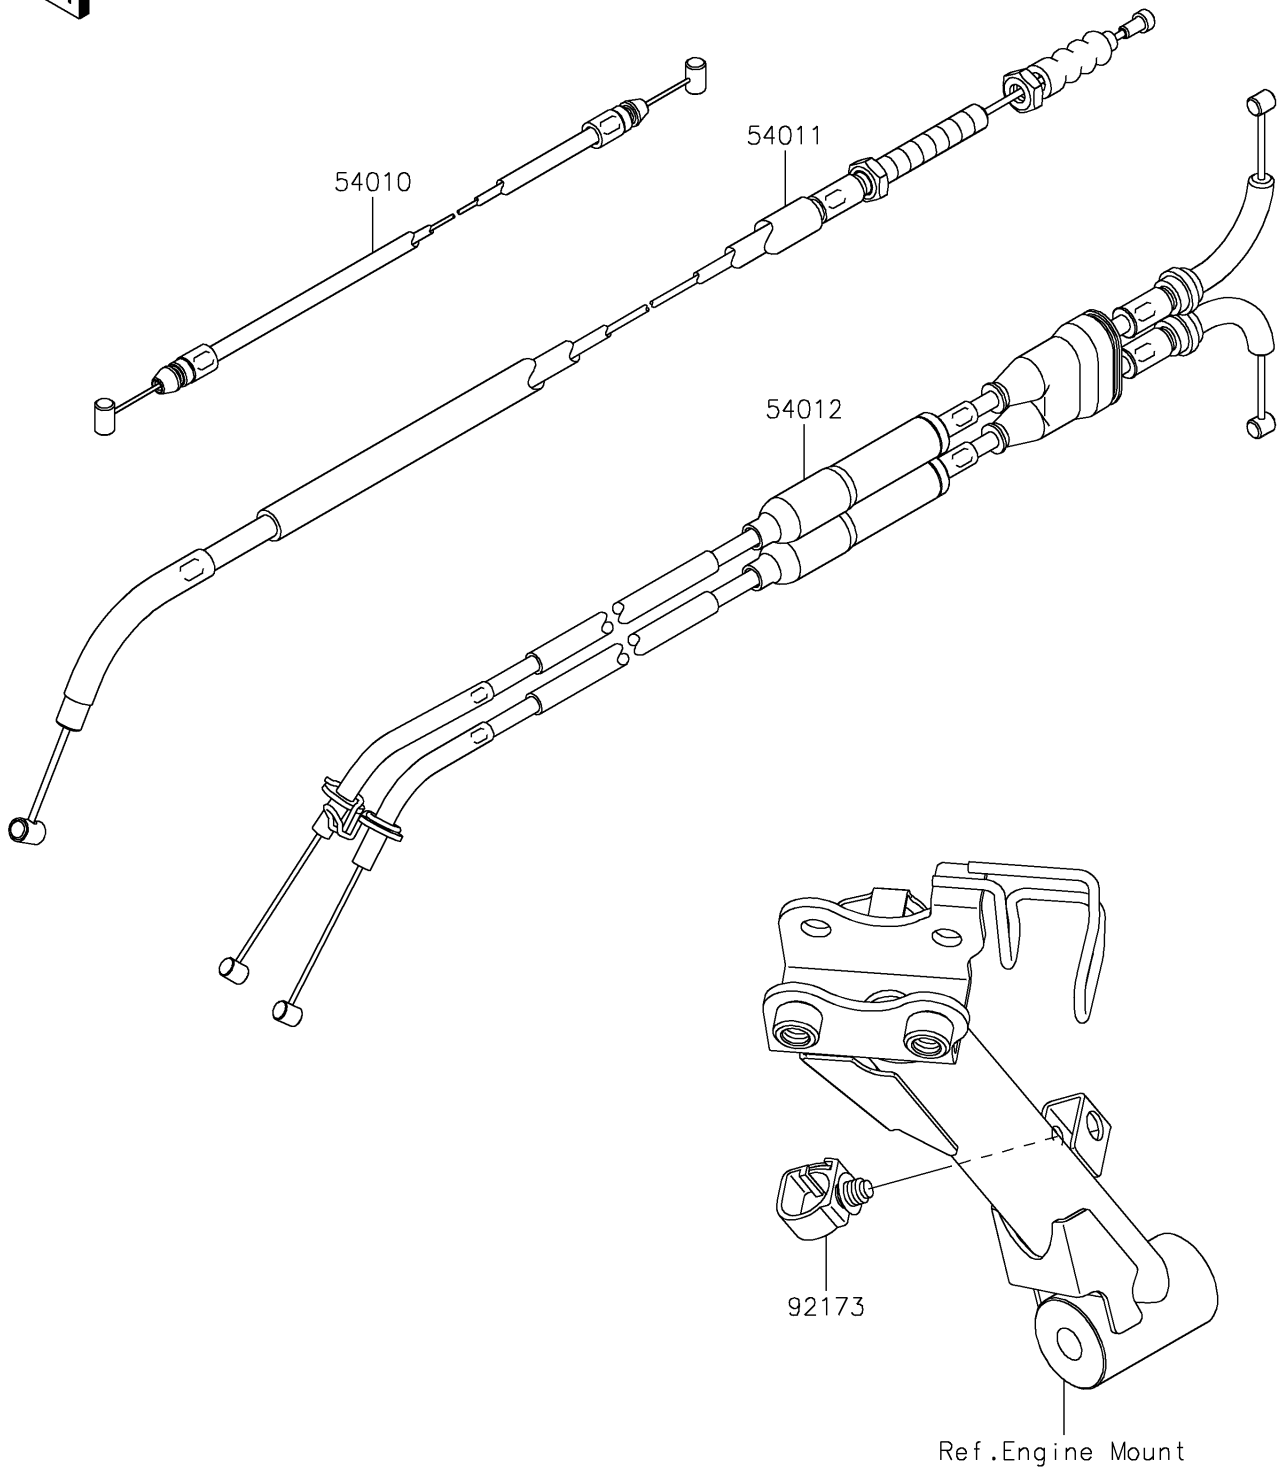

2022 Z900RS CAFE PARTS DIAGRAM

Cables

F2540

2022 Z900RS CAFE PARTS LIST

Cables

ITEM NAME	PART NUMBER	QUANTITY
CABLE,SEAT LOCK (Ref # 54010)	54010-0620	1
CABLE-CLUTCH (Ref # 54011)	54011-0638	1
CABLE-THROTTLE (Ref # 54012)	54012-0666	1
CLAMP,HOLDER CLIP (Ref # 92173)	92173-0868	1