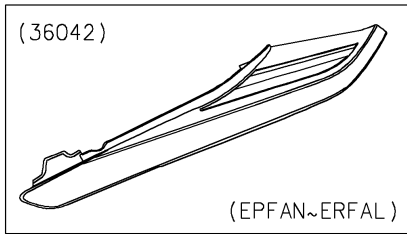

2022 Z900RS CAFE PARTS DIAGRAM

Seat Cover

F2612

2022 Z900RS CAFE PARTS LIST

Seat Cover

ITEM NAME	PART NUMBER	QUANTITY
COVER-TAIL,M.D.BLACK (Ref # 36041)	36041-0049-17K	1
COLLAR,5.6X8X5.45 (Ref # 92152)	92152-2537	4
BOLT,SOCKET,5X16 (Ref # 92154)	92154-1701	4
DAMPER,20X40X15 (Ref # 92161)	92161-1608	2
DAMPER,10X20X6 (Ref # 92161A)	92161-2168	1
DAMPER (Ref # 92161B)	92161-2450	2
WASHER,8.2X15X1 (Ref # 92200)	92200-0742	4