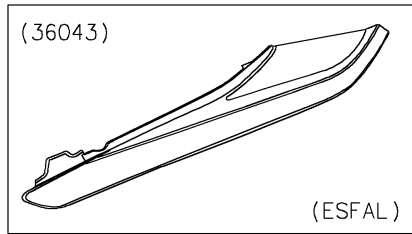

2022 Z900RS CAFE PARTS DIAGRAM

Seat Cover

F2612

2022 Z900RS CAFE PARTS LIST

Seat Cover

ITEM NAME	PART NUMBER	QUANTITY
COVER-TAIL,M.D.BLACK (Ref # 36041)	36041-0049-17K	1
COLLAR,5.6X8X5.45 (Ref # 92152)	92152-2537	4
BOLT,SOCKET,5X16 (Ref # 92154)	92154-1701	4
DAMPER,20X40X15 (Ref # 92161)	92161-1608	2
DAMPER,10X20X6 (Ref # 92161A)	92161-2168	1
DAMPER (Ref # 92161B)	92161-2450	2
WASHER,8.2X15X1 (Ref # 92200)	92200-0742	4