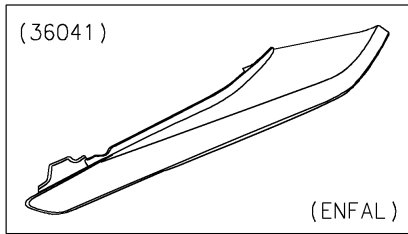

2022 Z900RS CAFE PARTS DIAGRAM

Seat Cover

F2612

2022 Z900RS CAFE PARTS LIST

Seat Cover

ITEM NAME	PART NUMBER	QUANTITY
COVER-TAIL,M.D.BLACK (Ref # 36041)	36041-0049-17K	1
COLLAR,5.6X8X5.45 (Ref # 92152)	92152-2537	4
BOLT,SOCKET,5X16 (Ref # 92154)	92154-1701	4
DAMPER,20X40X15 (Ref # 92161)	92161-1608	2
DAMPER,10X20X6 (Ref # 92161A)	92161-2168	1
DAMPER (Ref # 92161B)	92161-2450	2
WASHER,8.2X15X1 (Ref # 92200)	92200-0742	4