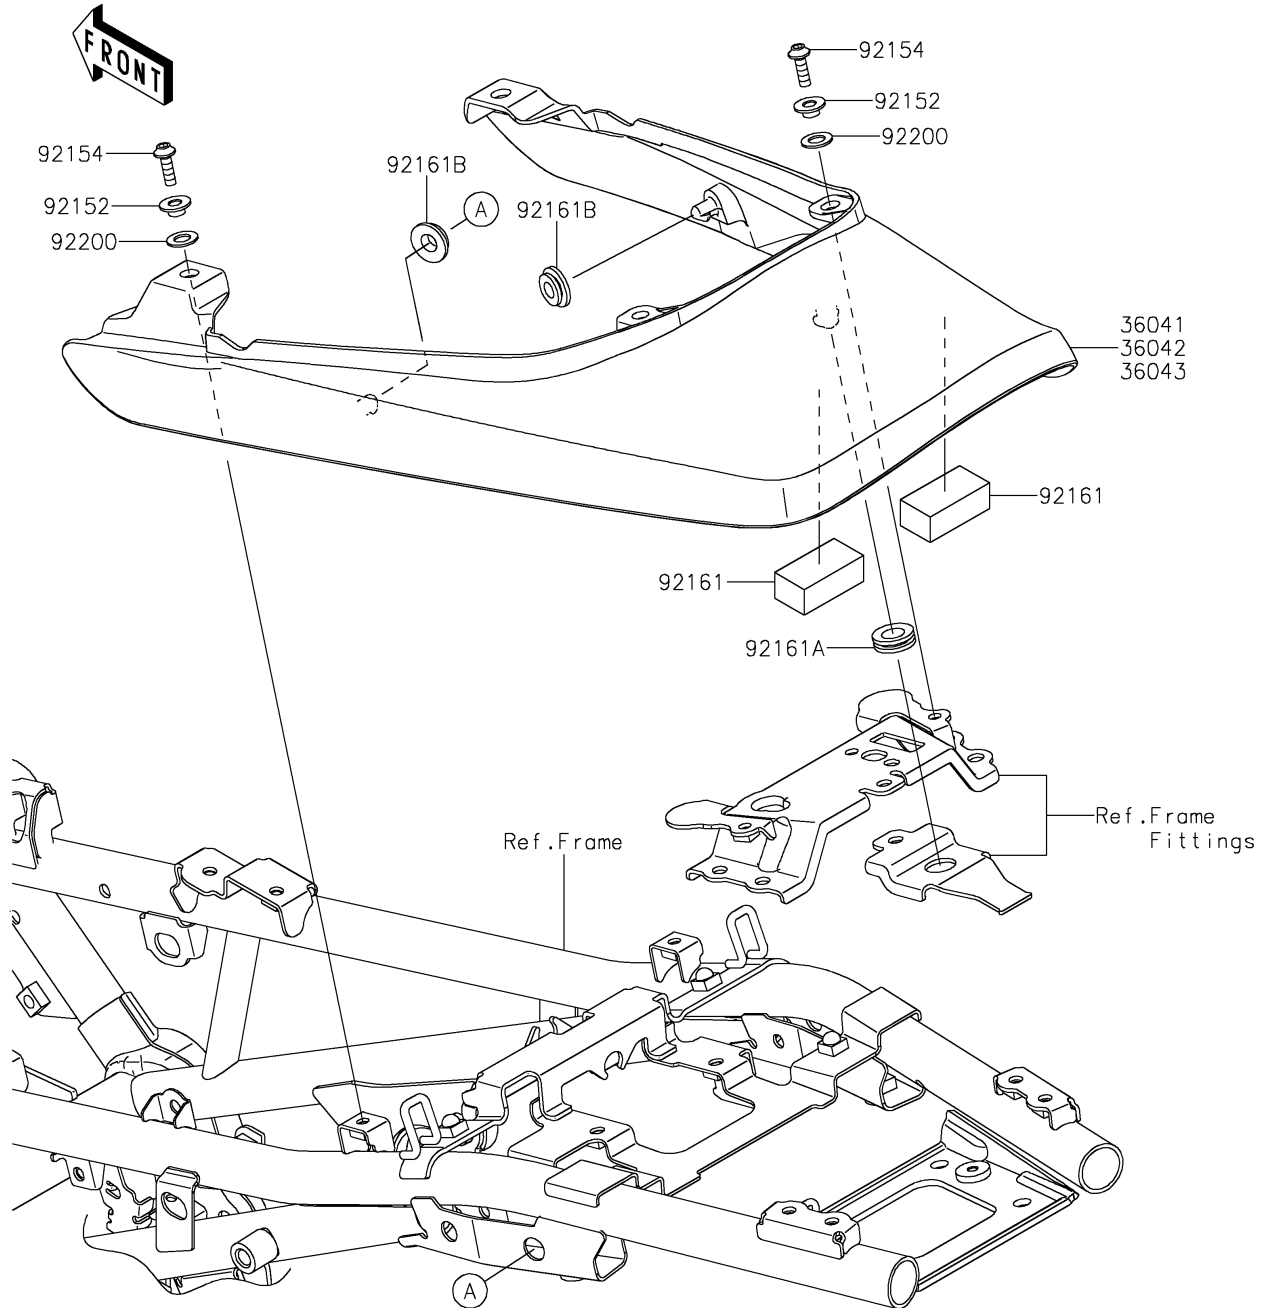

2022 Z900RS CAFE PARTS DIAGRAM

Seat Cover

F2612

2022 Z900RS CAFE PARTS LIST

Seat Cover

ITEM NAME	PART NUMBER	QUANTITY
COVER-TAIL,M.D.BLACK (Ref # 36041)	36041-0049-17K	1
COLLAR,5.6X8X5.45 (Ref # 92152)	92152-2537	4
BOLT,SOCKET,5X16 (Ref # 92154)	92154-1701	4
DAMPER,20X40X15 (Ref # 92161)	92161-1608	2
DAMPER,10X20X6 (Ref # 92161A)	92161-2168	1
DAMPER (Ref # 92161B)	92161-2450	2
WASHER,8.2X15X1 (Ref # 92200)	92200-0742	4