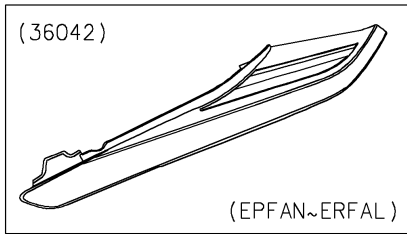

# 2023 Z900RS CAFE PARTS DIAGRAM

Seat Cover

F2612

### Seat Cover

ITEM NAME	PART NUMBER	QUANTITY
COVER-TAIL,M.D.BLACK (Ref # 36042)	36042-5442-17K	1
COLLAR,5.6X8X5.45 (Ref # 92152)	92152-2537	4
BOLT,SOCKET,5X16 (Ref # 92154)	92154-1701	4
DAMPER,20X40X15 (Ref # 92161)	92161-1608	2
DAMPER,10X20X6 (Ref # 92161A)	92161-2168	1
DAMPER (Ref # 92161B)	92161-2450	2
WASHER,8.2X15X1 (Ref # 92200)	92200-0742	4