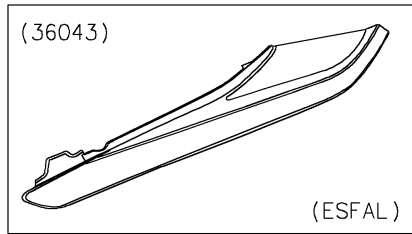

# 2023 Z900RS CAFE PARTS DIAGRAM

Seat Cover

F2612

### Seat Cover

ITEM NAME	PART NUMBER	QUANTITY
COVER-TAIL,M.D.BLACK (Ref # 36042)	36042-5442-17K	1
COLLAR,5.6X8X5.45 (Ref # 92152)	92152-2537	4
BOLT,SOCKET,5X16 (Ref # 92154)	92154-1701	4
DAMPER,20X40X15 (Ref # 92161)	92161-1608	2
DAMPER,10X20X6 (Ref # 92161A)	92161-2168	1
DAMPER (Ref # 92161B)	92161-2450	2
WASHER,8.2X15X1 (Ref # 92200)	92200-0742	4