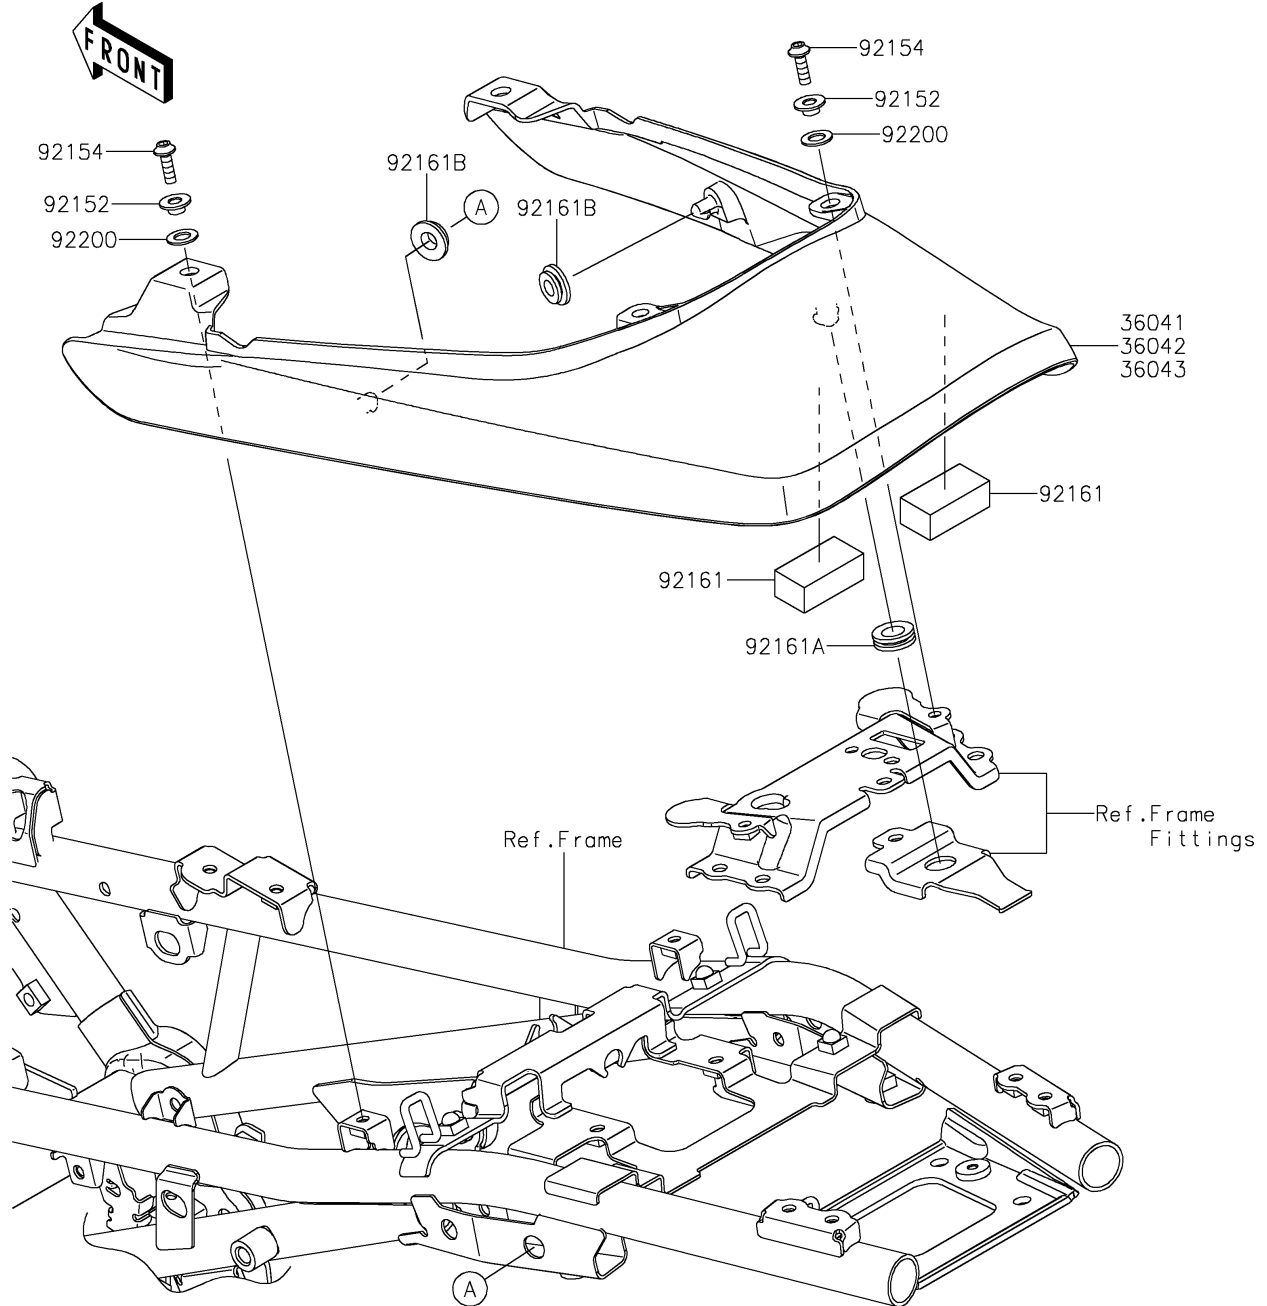

# 2023 Z900RS CAFE PARTS DIAGRAM

Seat Cover

F2612

### Seat Cover

ITEM NAME	PART NUMBER	QUANTITY
COVER-TAIL,M.D.BLACK (Ref # 36042)	36042-5442-17K	1
COLLAR,5.6X8X5.45 (Ref # 92152)	92152-2537	4
BOLT,SOCKET,5X16 (Ref # 92154)	92154-1701	4
DAMPER,20X40X15 (Ref # 92161)	92161-1608	2
DAMPER,10X20X6 (Ref # 92161A)	92161-2168	1
DAMPER (Ref # 92161B)	92161-2450	2
WASHER,8.2X15X1 (Ref # 92200)	92200-0742	4