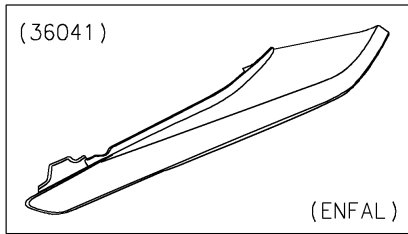

# 2023 Z900RS CAFE PARTS DIAGRAM

Seat Cover

F2612

### Seat Cover

ITEM NAME	PART NUMBER	QUANTITY
COVER-TAIL,M.D.BLACK (Ref # 36042)	36042-5442-17K	1
COLLAR,5.6X8X5.45 (Ref # 92152)	92152-2537	4
BOLT,SOCKET,5X16 (Ref # 92154)	92154-1701	4
DAMPER,20X40X15 (Ref # 92161)	92161-1608	2
DAMPER,10X20X6 (Ref # 92161A)	92161-2168	1
DAMPER (Ref # 92161B)	92161-2450	2
WASHER,8.2X15X1 (Ref # 92200)	92200-0742	4