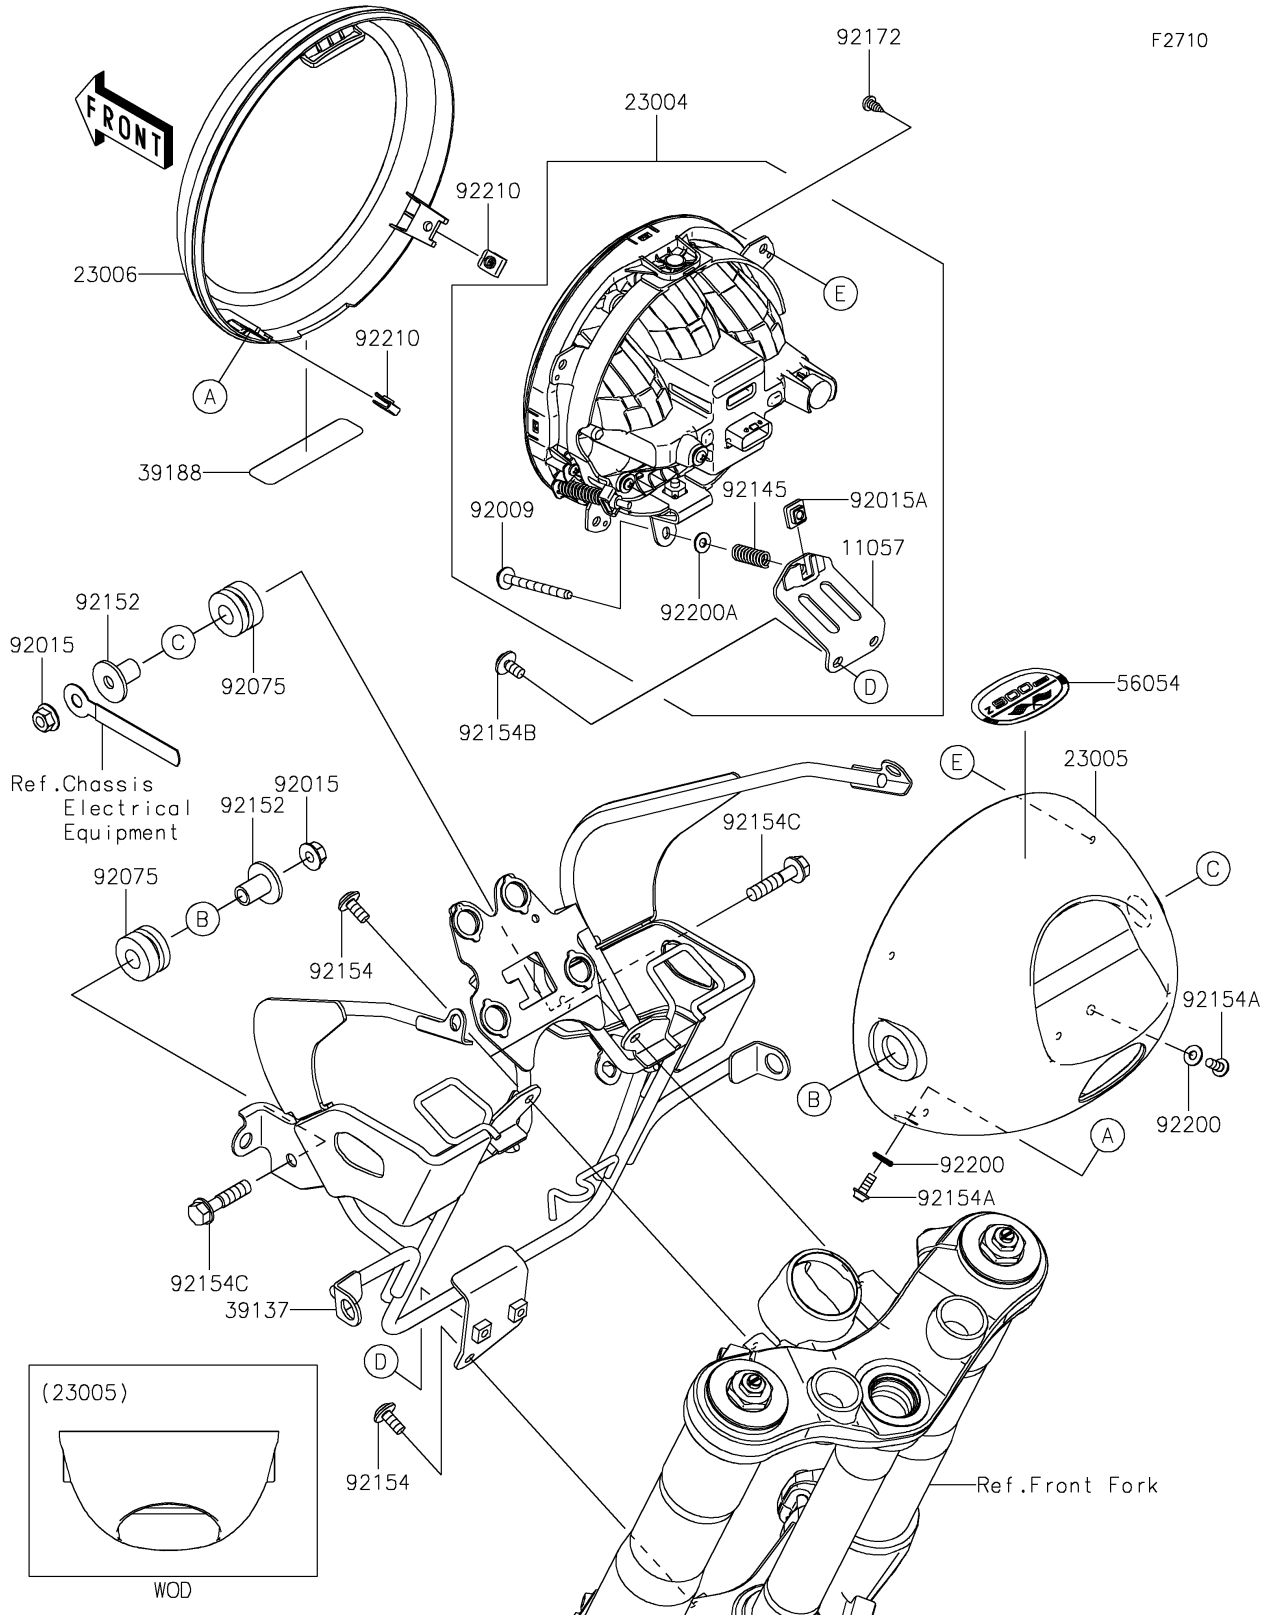

2022 Z900RS CAFE PARTS DIAGRAM

Headlight(s)

2022 Z900RS CAFE PARTS LIST

Headlight(s)

ITEM NAME	PART NUMBER	QUANTITY
-----------	-------------	----------