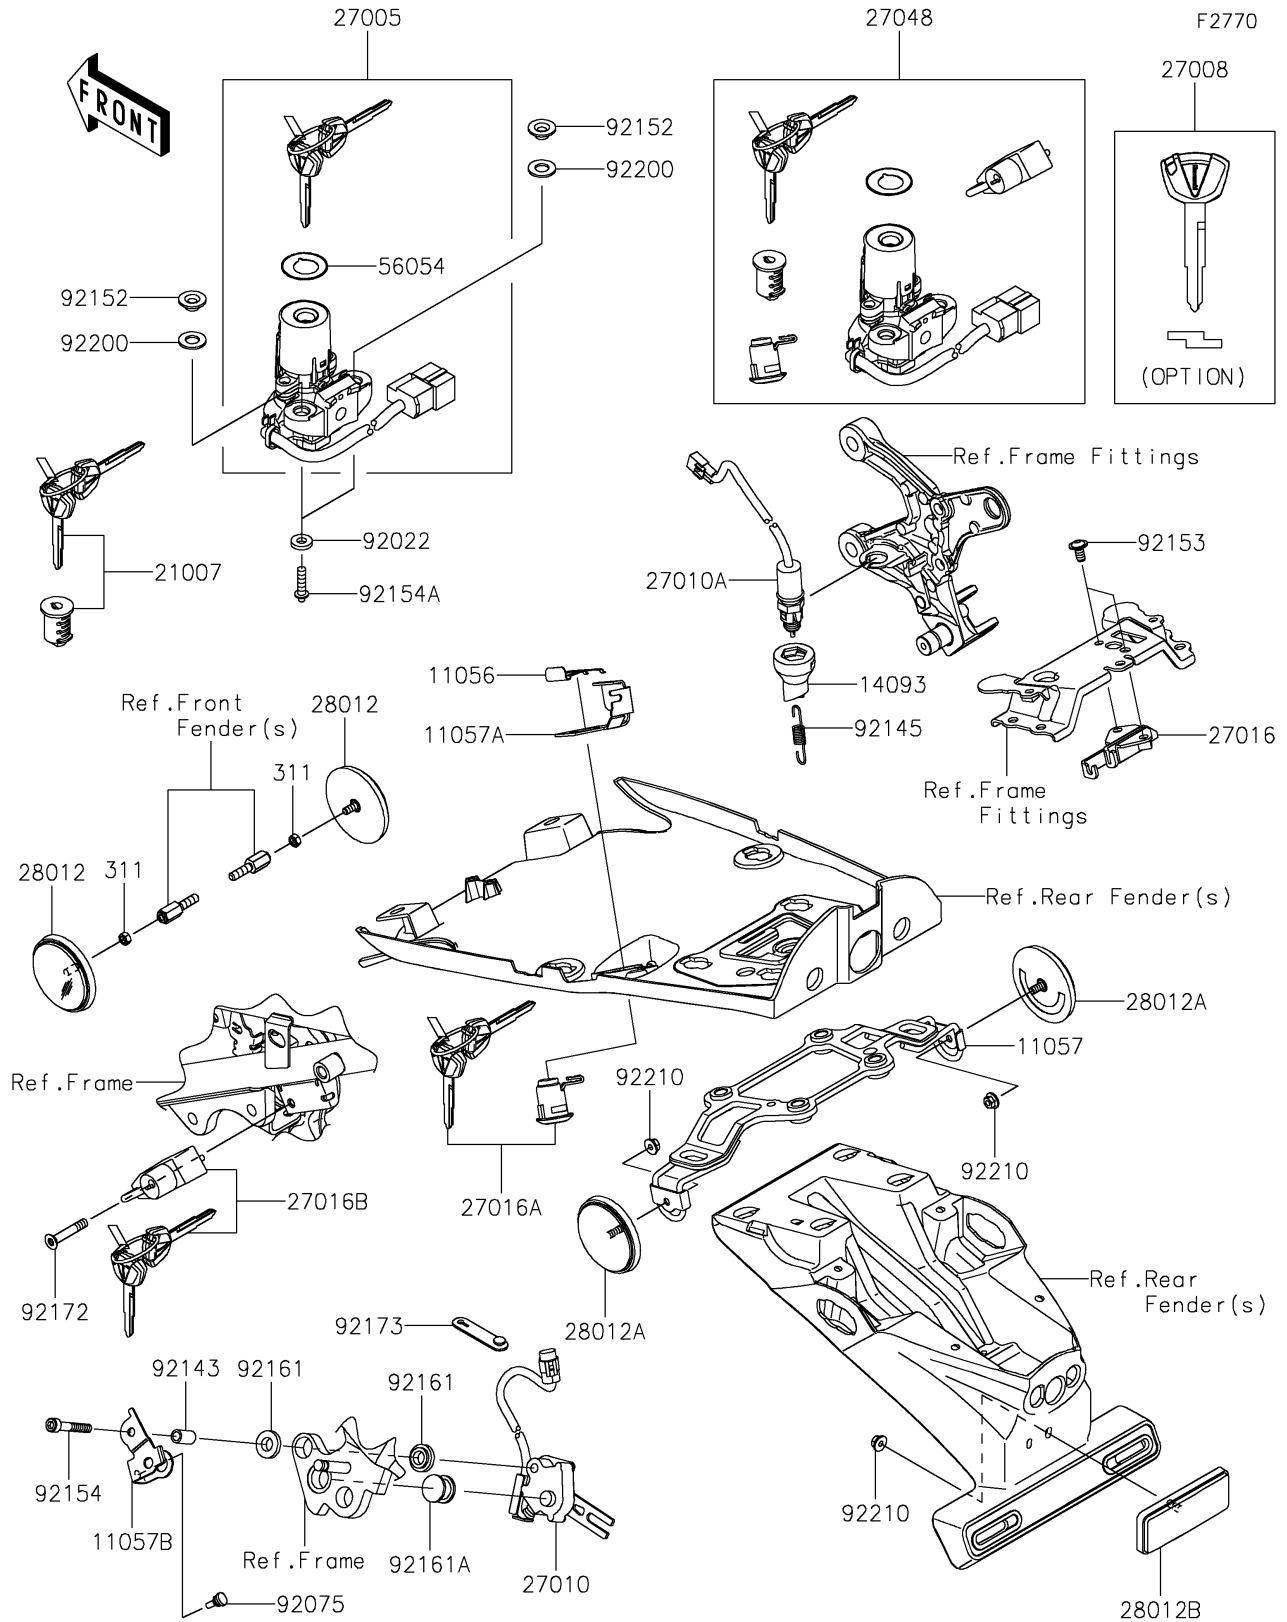

2022 Z900RS CAFE PARTS DIAGRAM

Ignition Switch/Locks/Reflectors

2022 Z900RS CAFE PARTS LIST

Ignition Switch/Locks/Reflectors

ITEM NAME	PART NUMBER	QUANTITY
-----------	-------------	----------