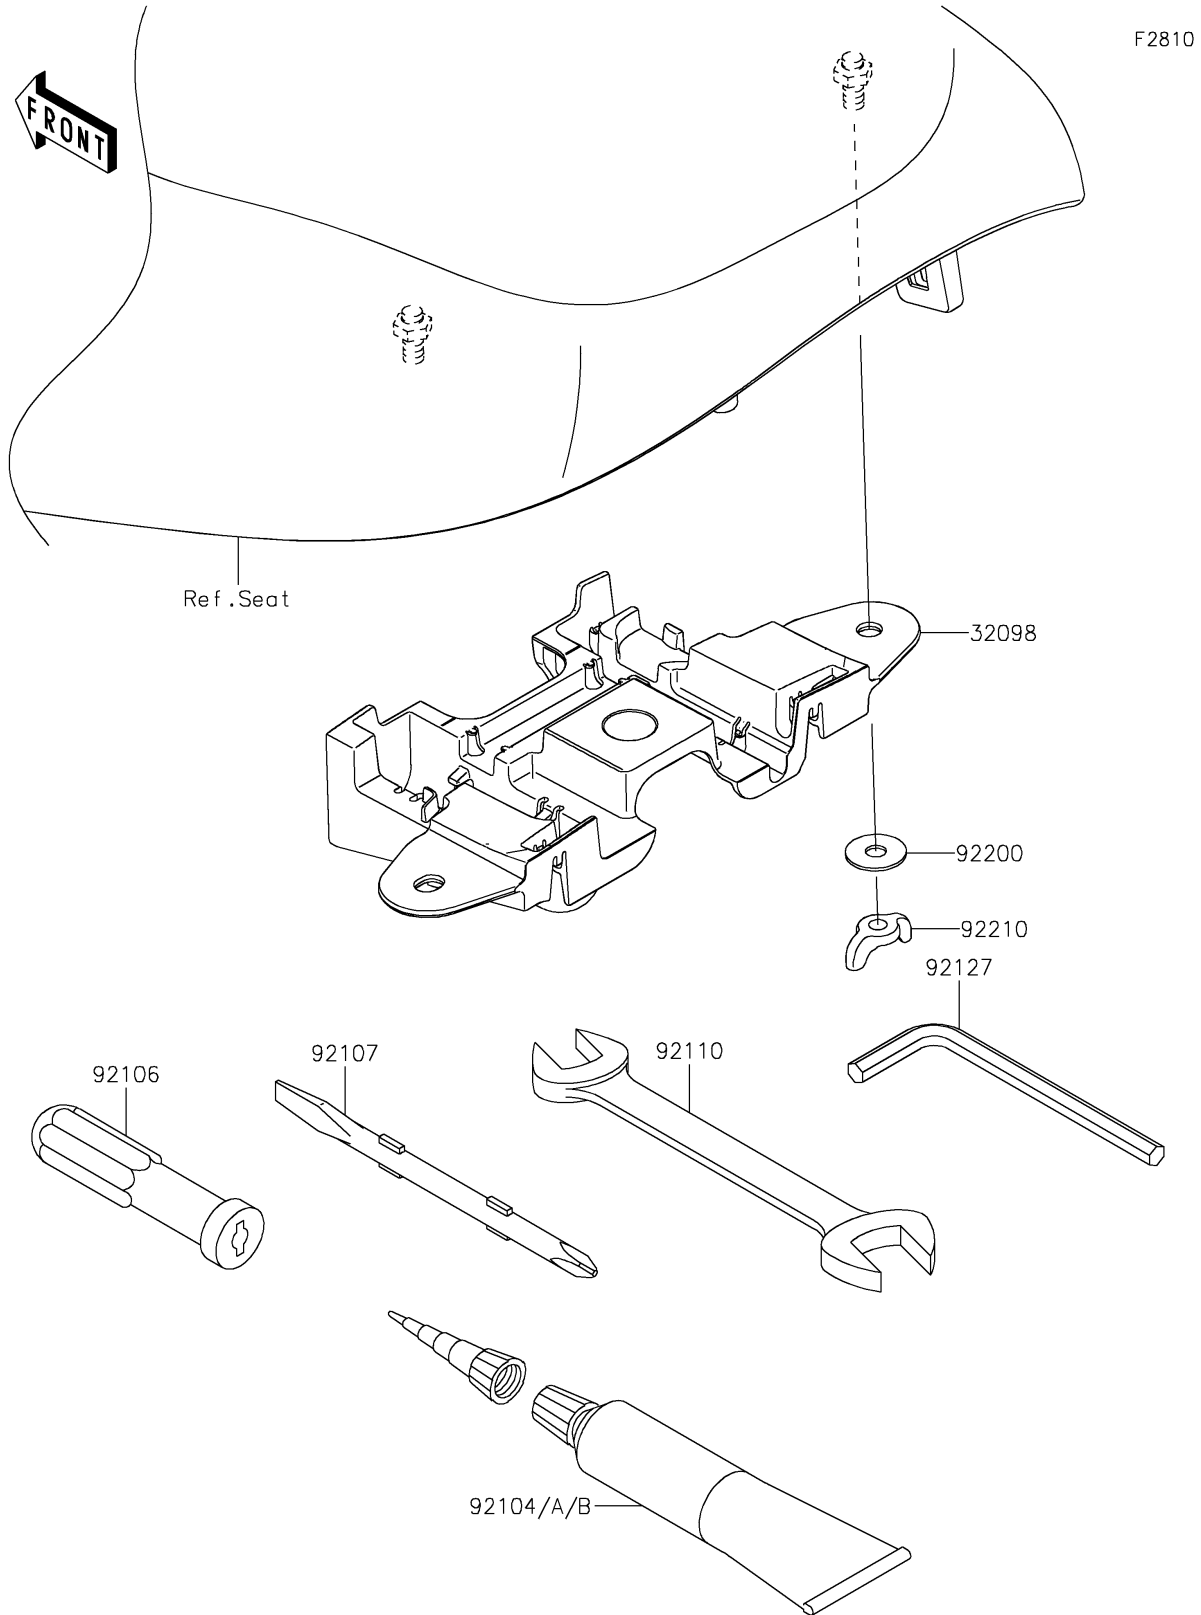

# 2023 Z900RS CAFE PARTS DIAGRAM

Owner's Tools

### Owner's Tools

ITEM NAME	PART NUMBER	QUANTITY
CASE-TOOL (Ref # 32098)	32098-0025	1
GASKET-LIQUID,TB1211F,CLEAR (Ref # 92104)	92104-0004	1
GASKET-LIQUID,TB1216B,BLACK (Ref # 92104A)	92104-1064	1
GASKET-LIQUID,TB1207B,BLACK (Ref # 92104B)	92104-2068	1
GRIP-SCREW DRIVER (Ref # 92106)	92106-1001	1
TOOL-DRIVER,#2PHILLIPS&SLOT (Ref # 92107)	92107-1051	1
TOOL-WRENCH,OPEN END,14X17 (Ref # 92110)	92110-1045	1
TOOL-WRENCH,ALLEN,6MM (Ref # 92127)	92127-003	1
WASHER (Ref # 92200)	92200-0078	2
NUT,WING,6MM (Ref # 92210)	92210-1603	2