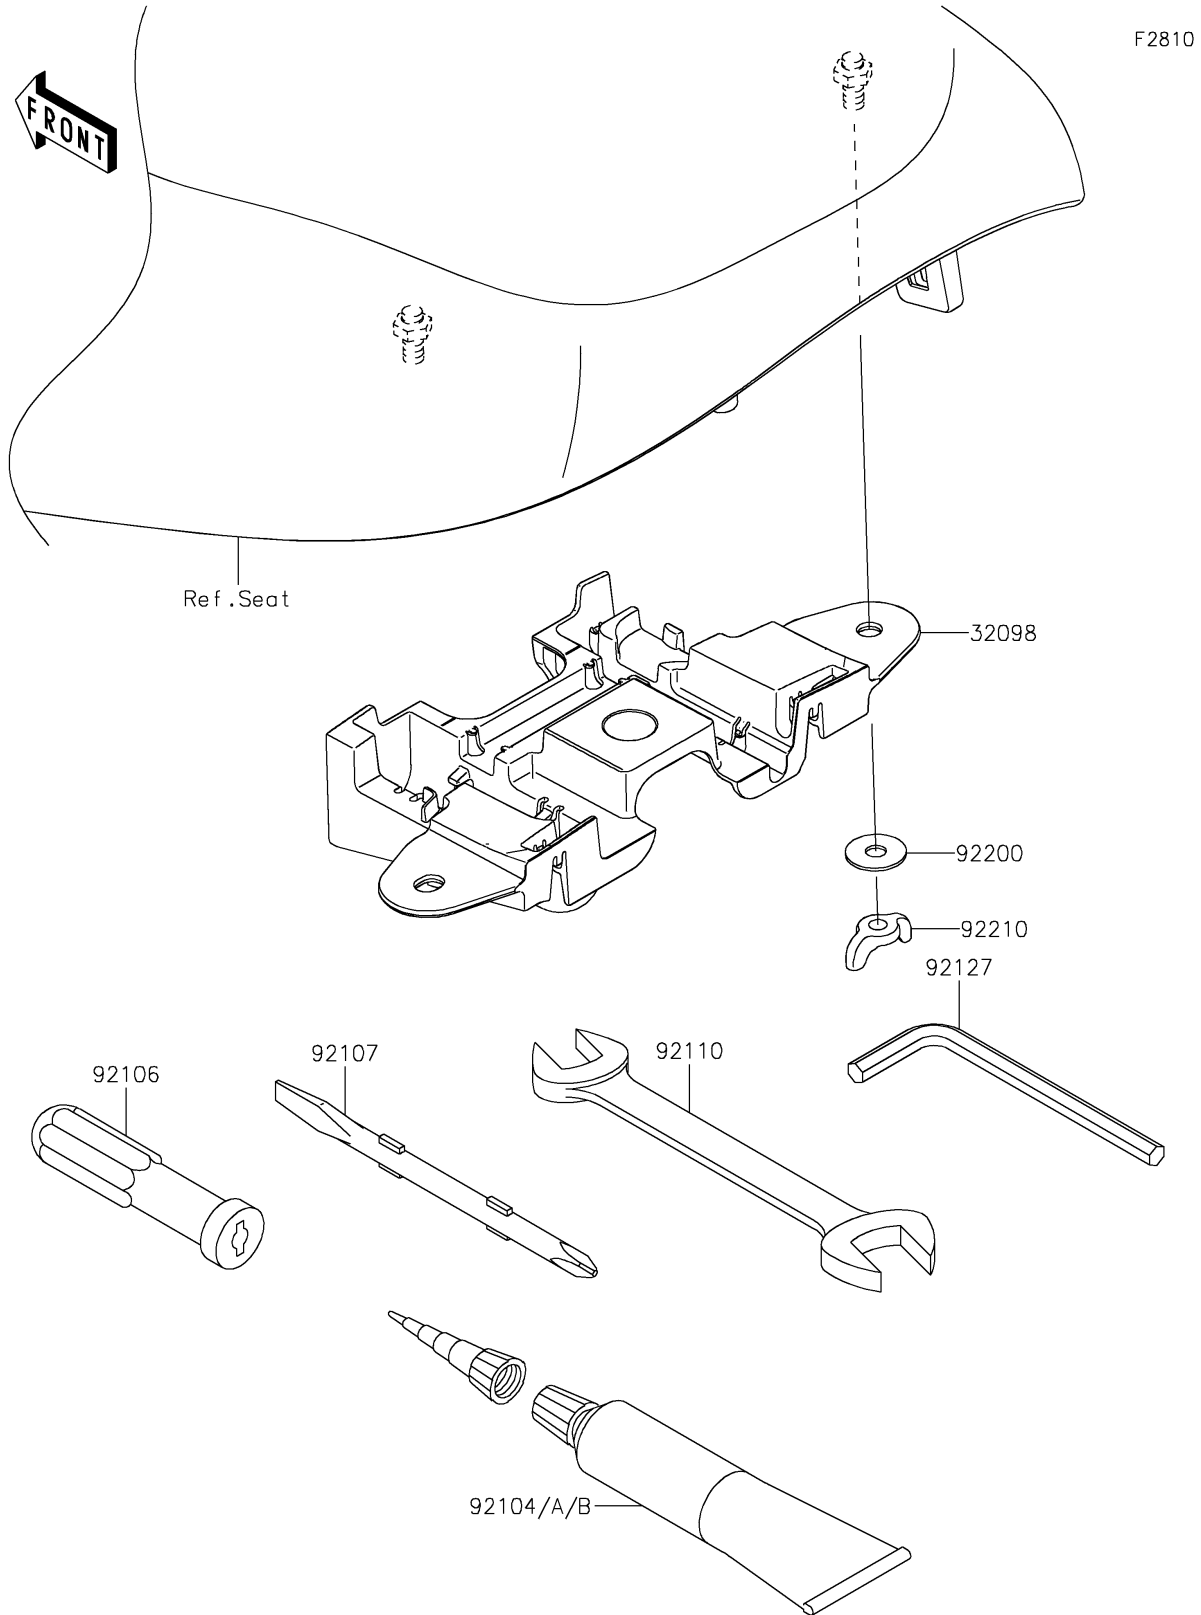

2024 Z900RS CAFE ABS PARTS DIAGRAM

Owner's Tools

2024 Z900RS CAFE ABS PARTS LIST

Owner's Tools

ITEM NAME	PART NUMBER	QUANTITY
CASE-TOOL (Ref # 32098)	32098-0025	1
GASKET-LIQUID,TB1211F,CLEAR (Ref # 92104)	92104-0004	1
GASKET-LIQUID,TB1216B,BLACK (Ref # 92104A)	92104-1064	1
GASKET-LIQUID,TB1207B,BLACK (Ref # 92104B)	92104-2068	1
GRIP-SCREW DRIVER (Ref # 92106)	92106-1001	1
TOOL-DRIVER,#2PHILLIPS&SLOT (Ref # 92107)	92107-1051	1
TOOL-WRENCH,OPEN END,14X17 (Ref # 92110)	92110-1045	1
TOOL-WRENCH,ALLEN,6MM (Ref # 92127)	92127-003	1
WASHER (Ref # 92200)	92200-0078	2
NUT,WING,6MM (Ref # 92210)	92210-1603	2